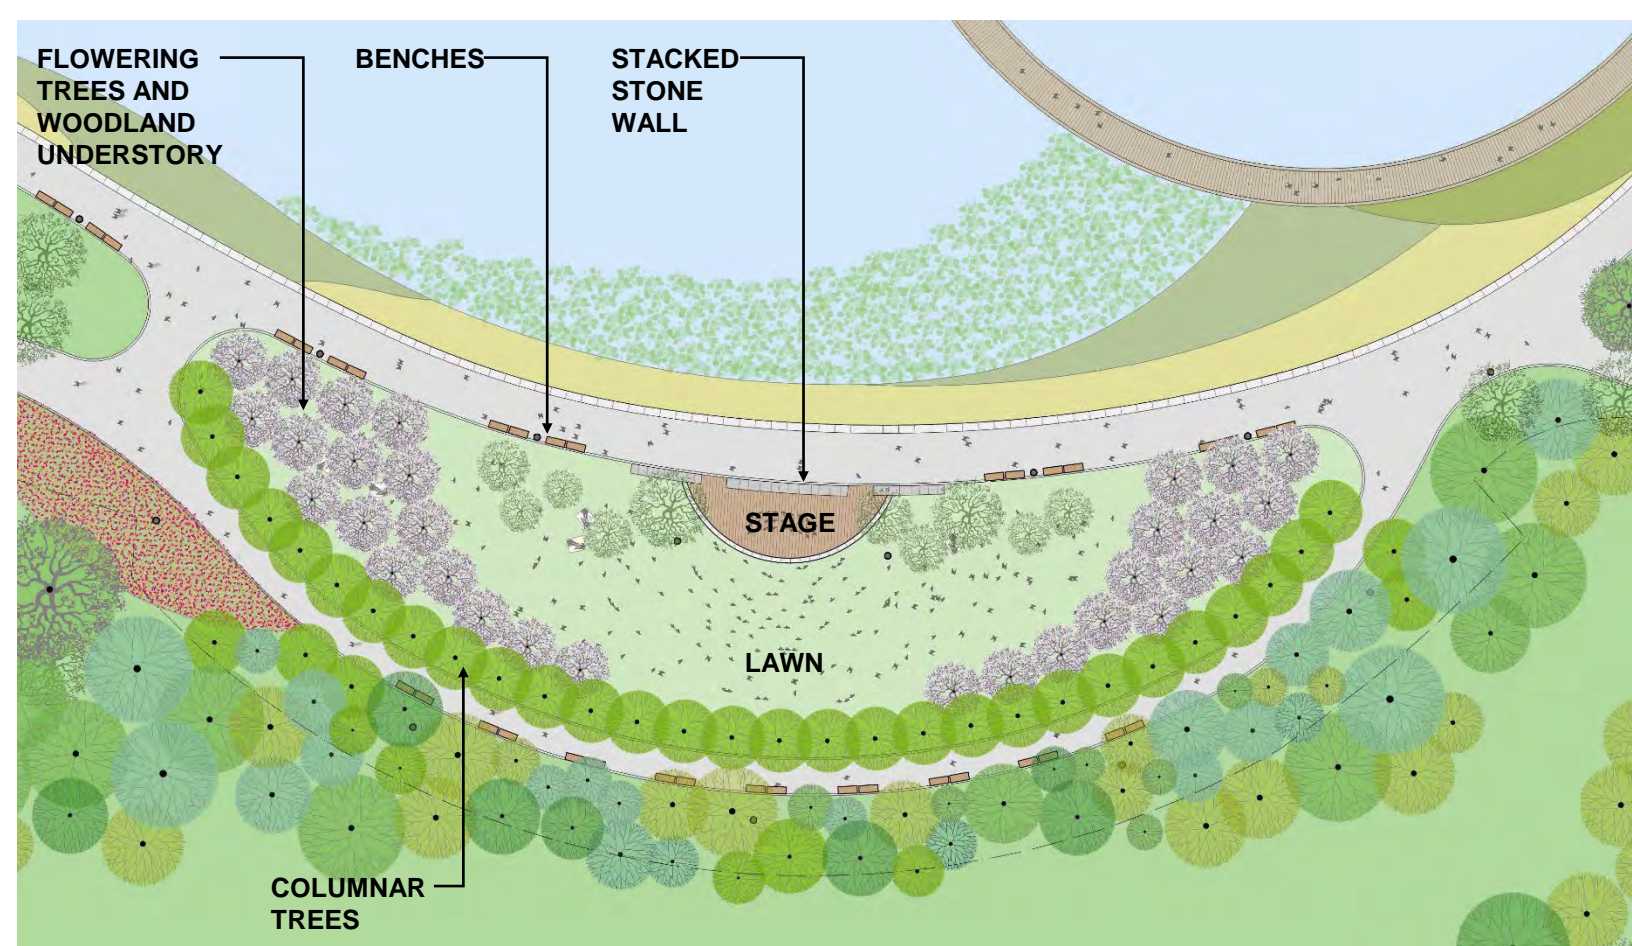

EVENT LAWN

- FLEXIBLE GATHERING SPACE OVERLOOKING THE LAKE
- STAGE FOR SMALLER OR LARGER EVENTS
- CONCERT / PERFORMANCE
- LECTURE / TOUR TALK
- MOVIE SCREENINGS
- PICNICS AND INFORMAL GATHERINGS
- LIGHTING & POWER CONNECTIONS