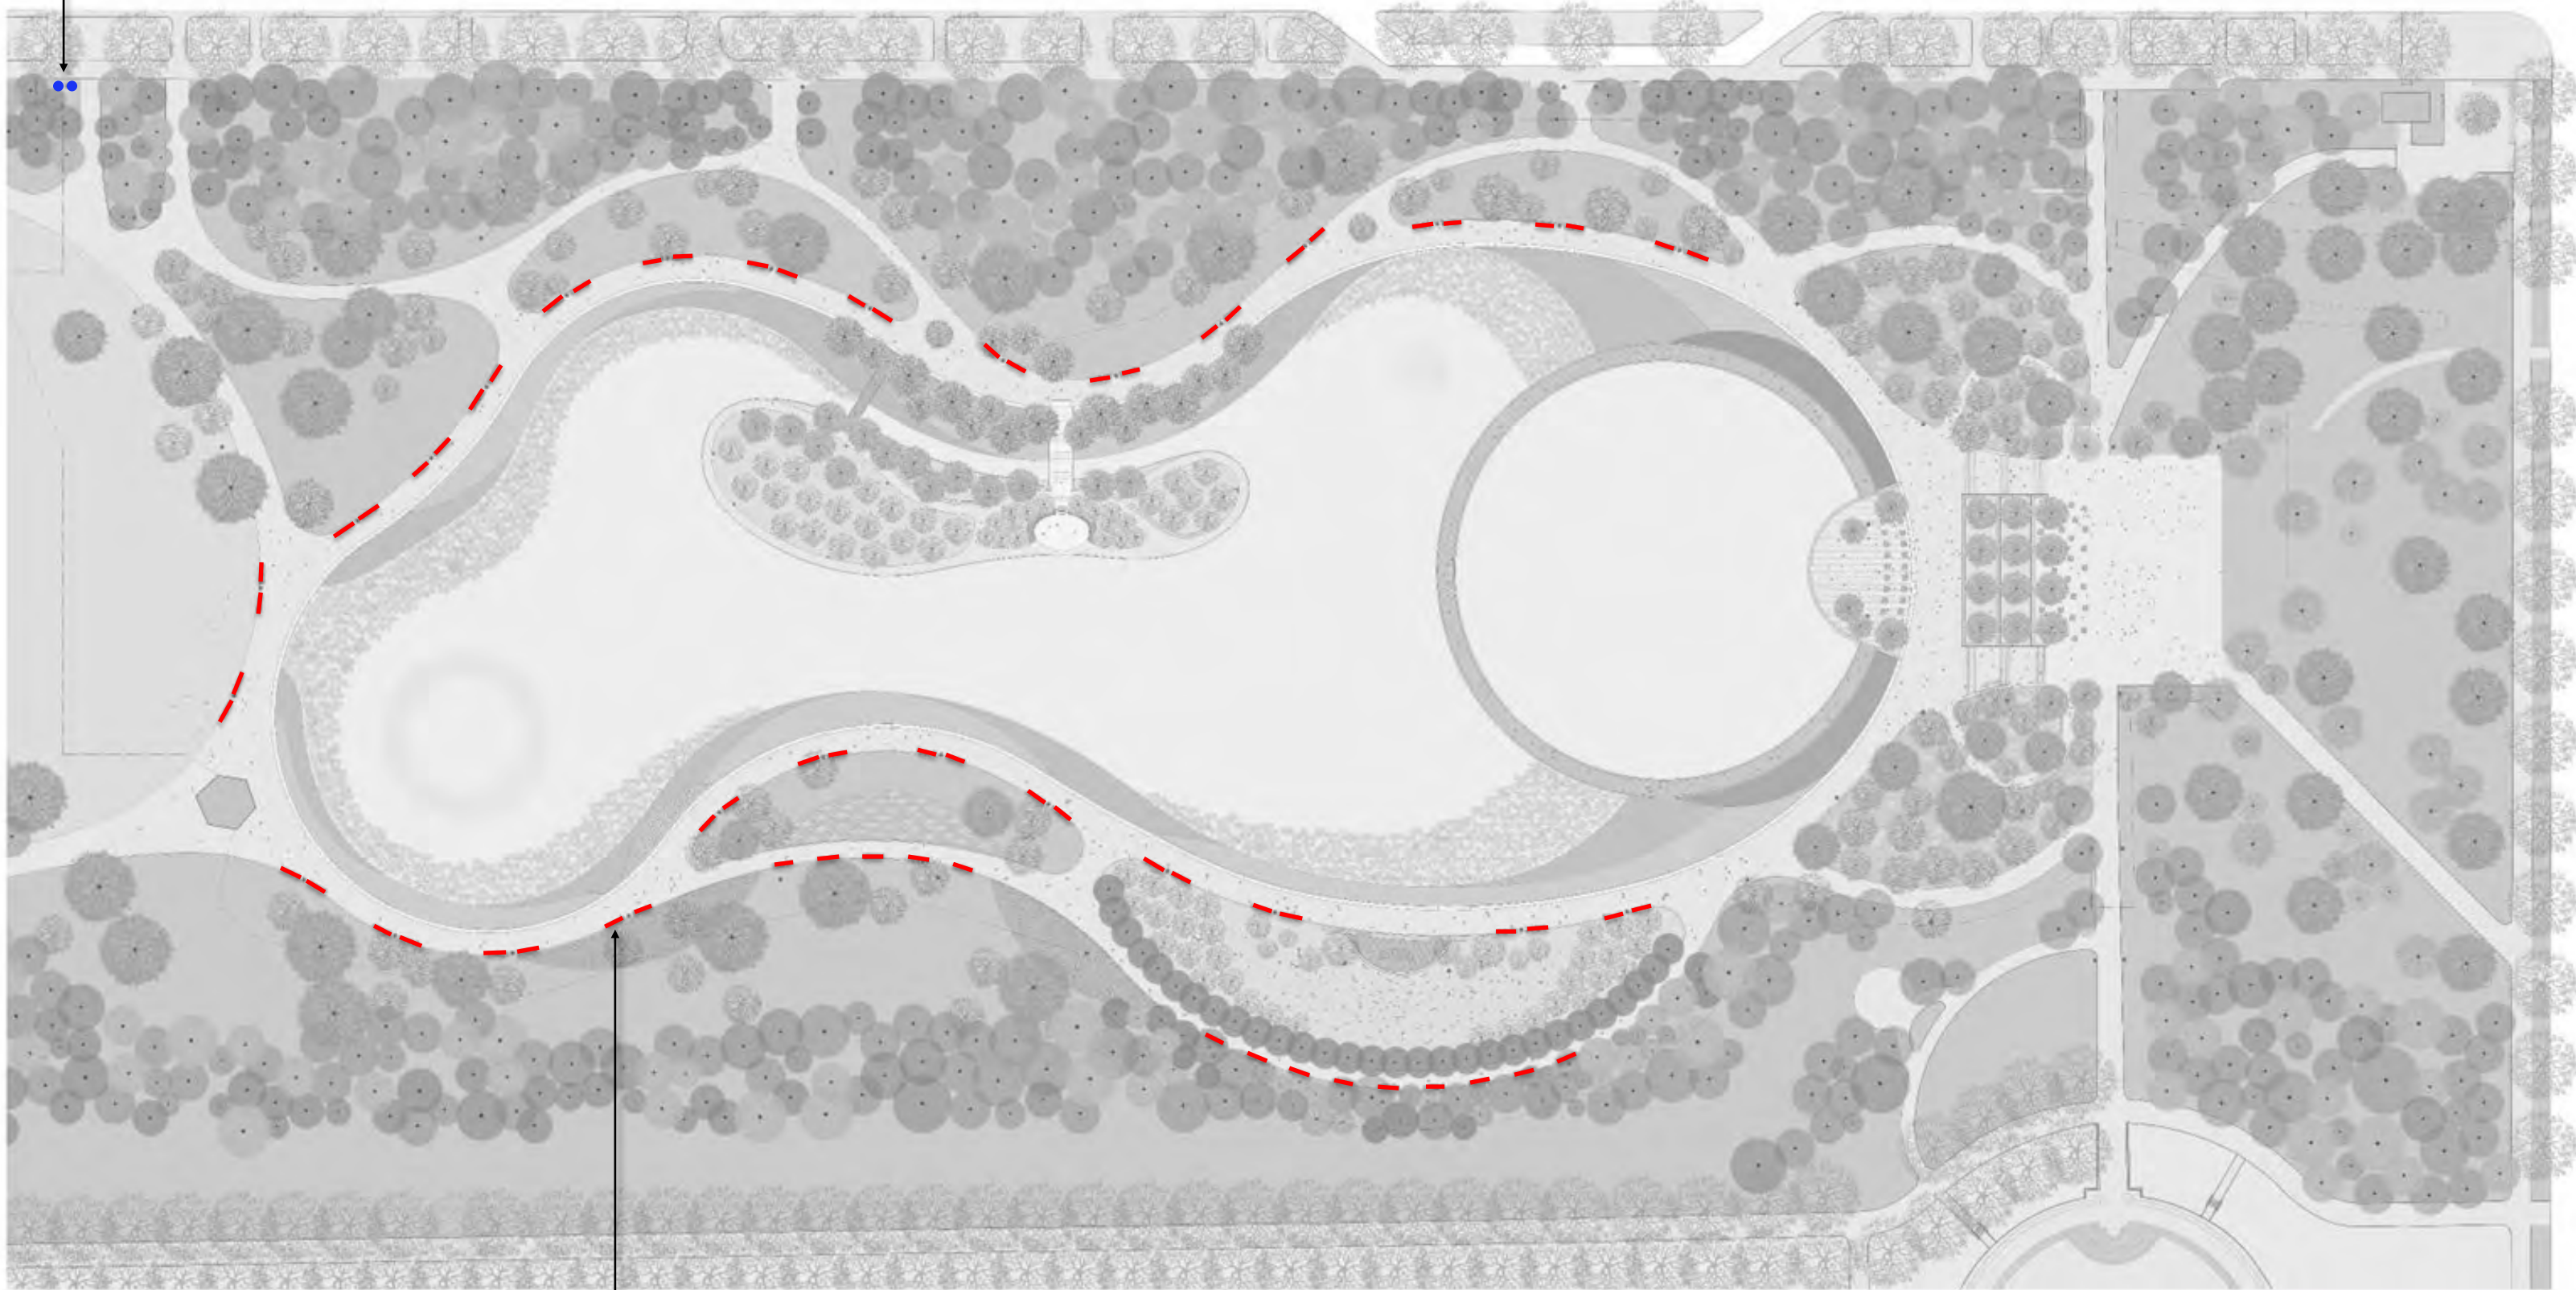

NEW TRASH AND
RECYCLING
RECEPTACLES

BENCHES
-EACH RED LINE EQUALS 2 BENCHES
-LANDSCAPE FORMS, GRETCHEN BENCH, 6' LENGTH