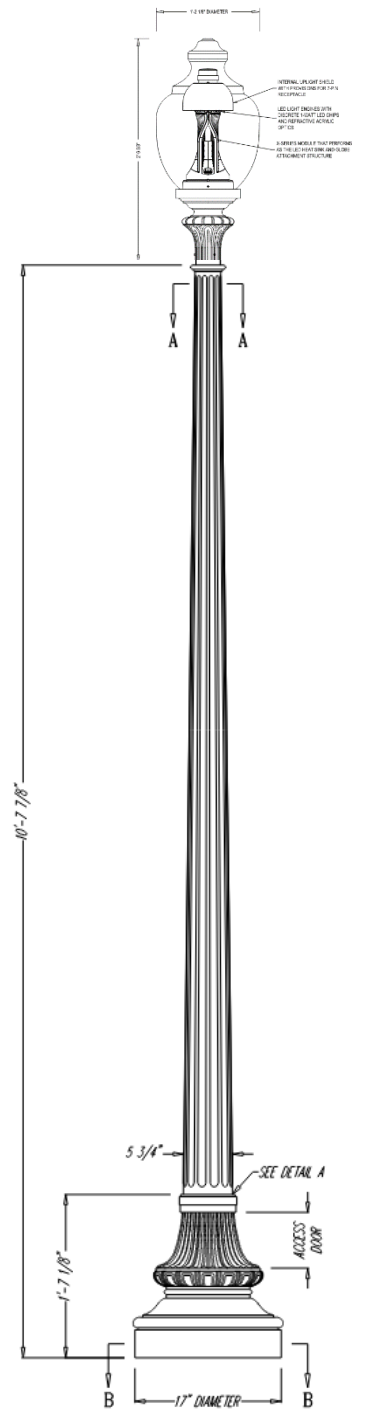

- ISLAND BOLLARD LIGHT
- EXISTING WASHINGTON GLOBE LIGHT POLE
- CURB LIGHT FIXTURE
- WASHINGTON GLOBE LIGHT POLE
- BRIDGE LIGHT FIXTURE
- DARK SKY COMPLIANT MAST LIGHT POLE