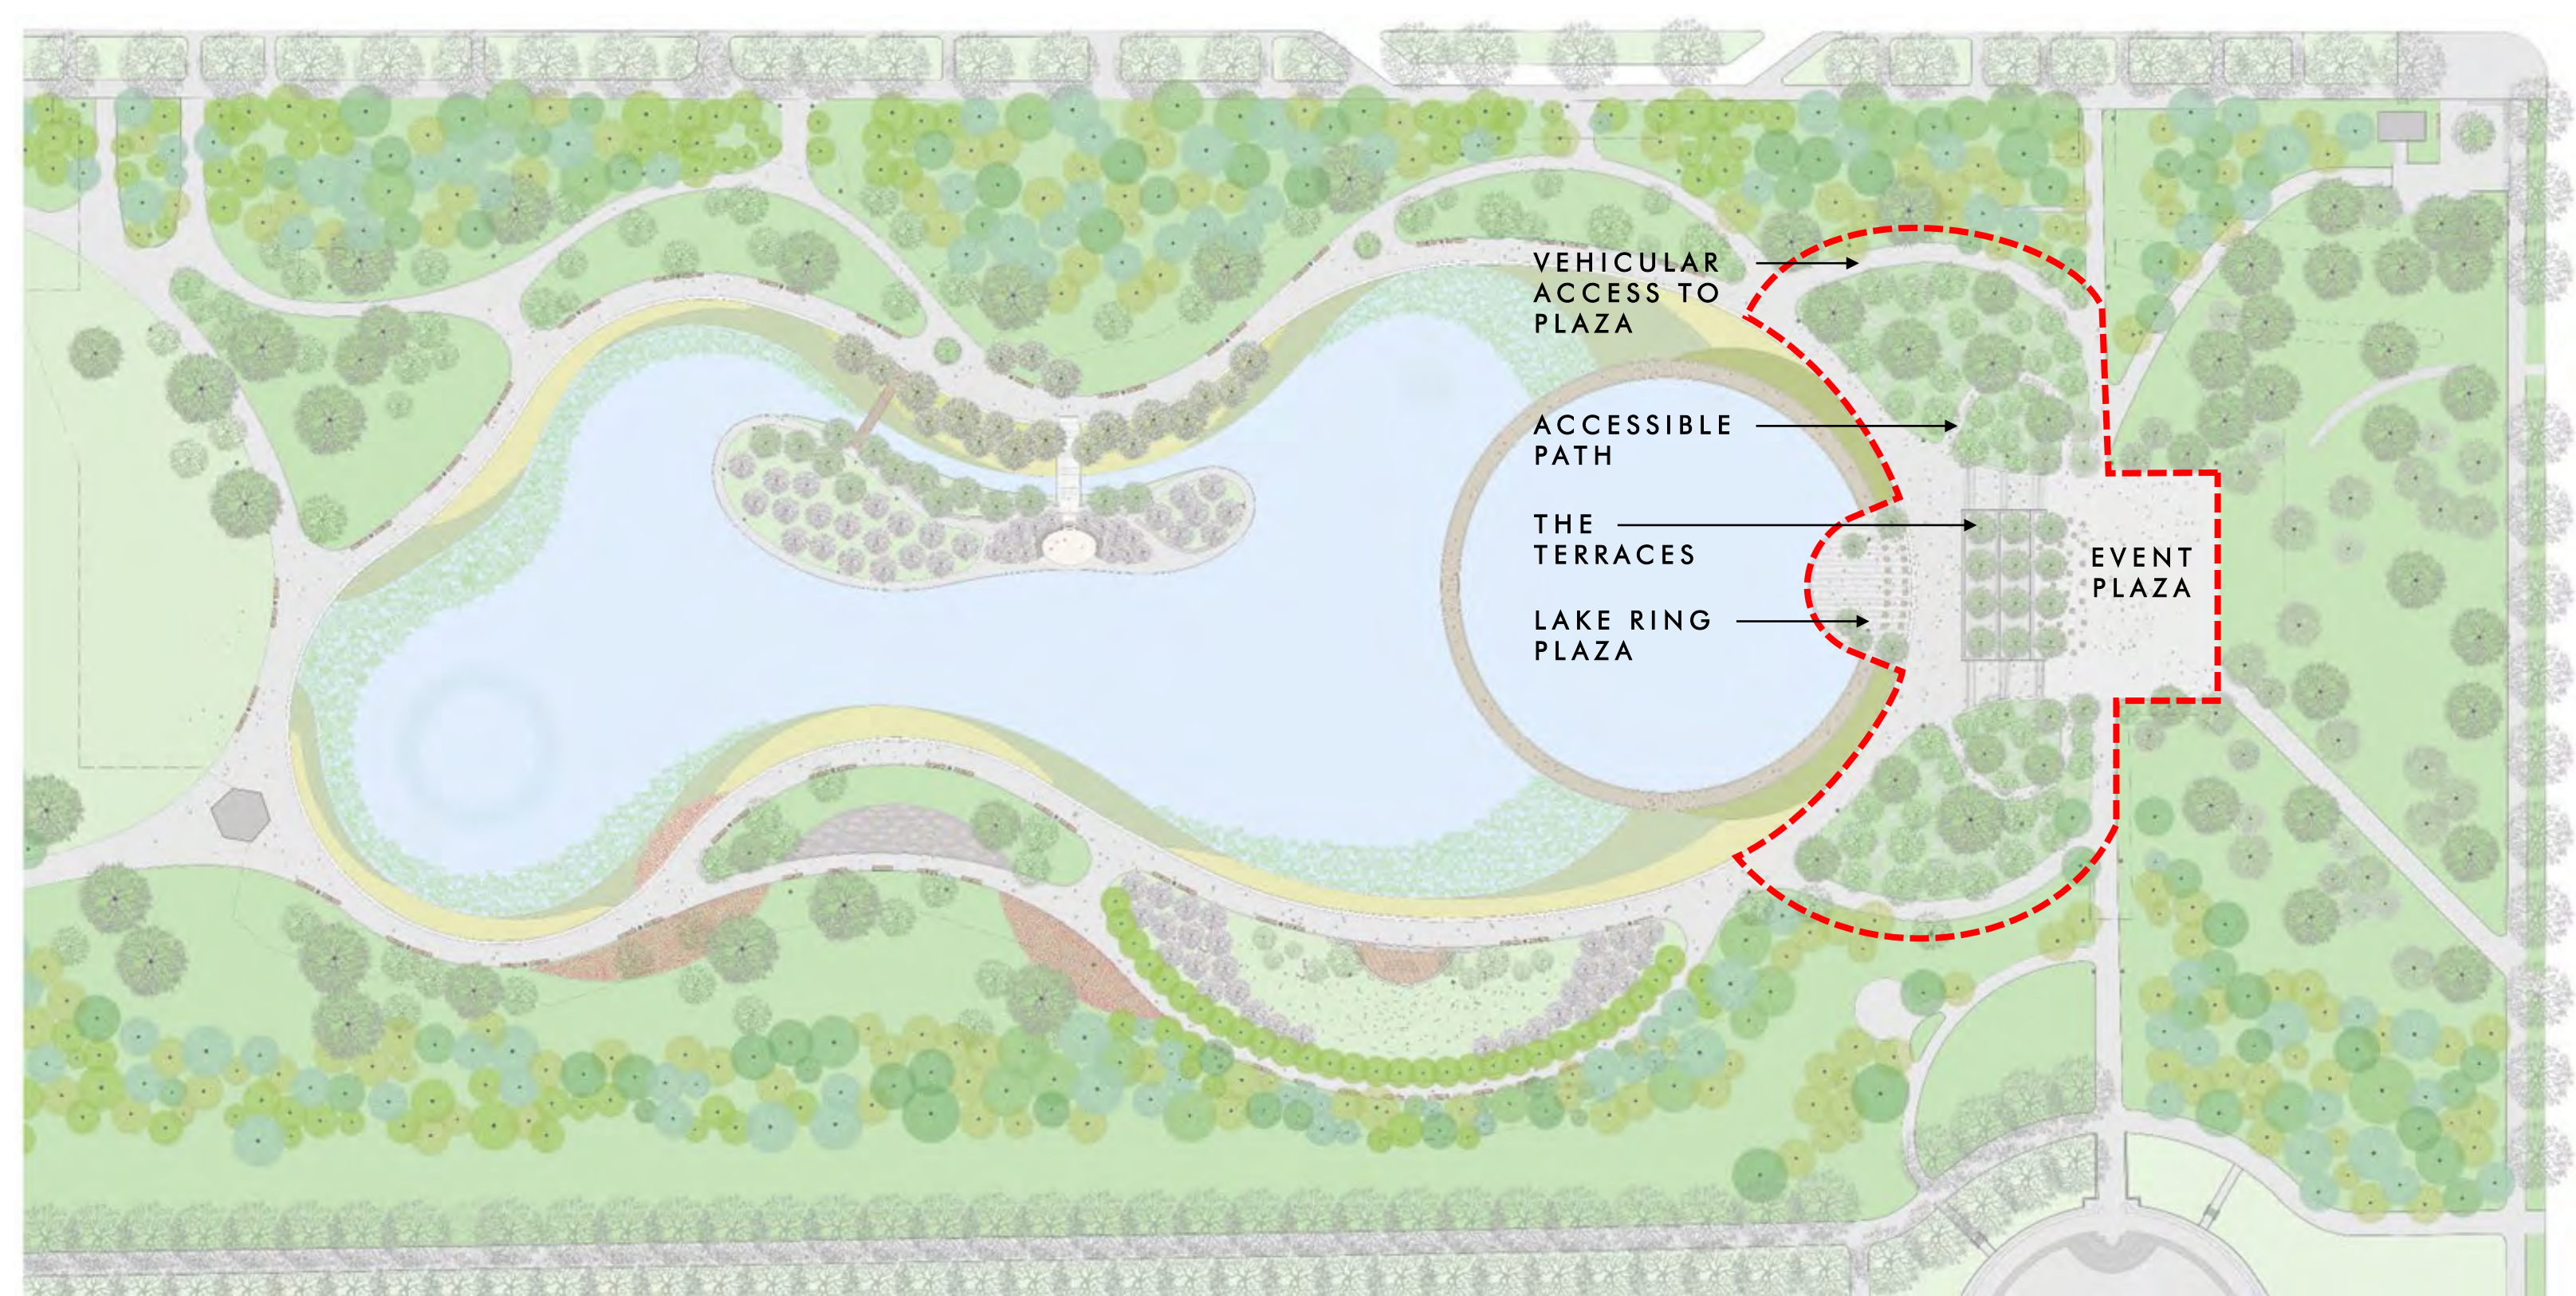

FUTURE OPPORTUNITIES FOR NATURE PLAY

NATURE PLAY PRECEDENT IMAGES

TABLE / TENT EVENTS

FOOD TRUCKS

INFORMAL MOVEABLE FURNITURE

FORMAL SEATED EVENTS

TEMPORARY USES

EVENT PLAZA, TERRACES, AND LAKE RING PLAZA

EXISTING TERRACES AND PLAZA

MOVABLE FURNITURE AND SEATING INSTALLATIONS

BEER GARDEN

ART INSTALLATIONS

FOOD TRUCKS

STONE PLAZA  
-WITH FLUSH TREE PLANTING  
-WITH STACKED RETAINING WALL EDGE

ASPHALT PATH

STABILIZED GRAVEL TERRACE  
-WITH TREE PLANTING