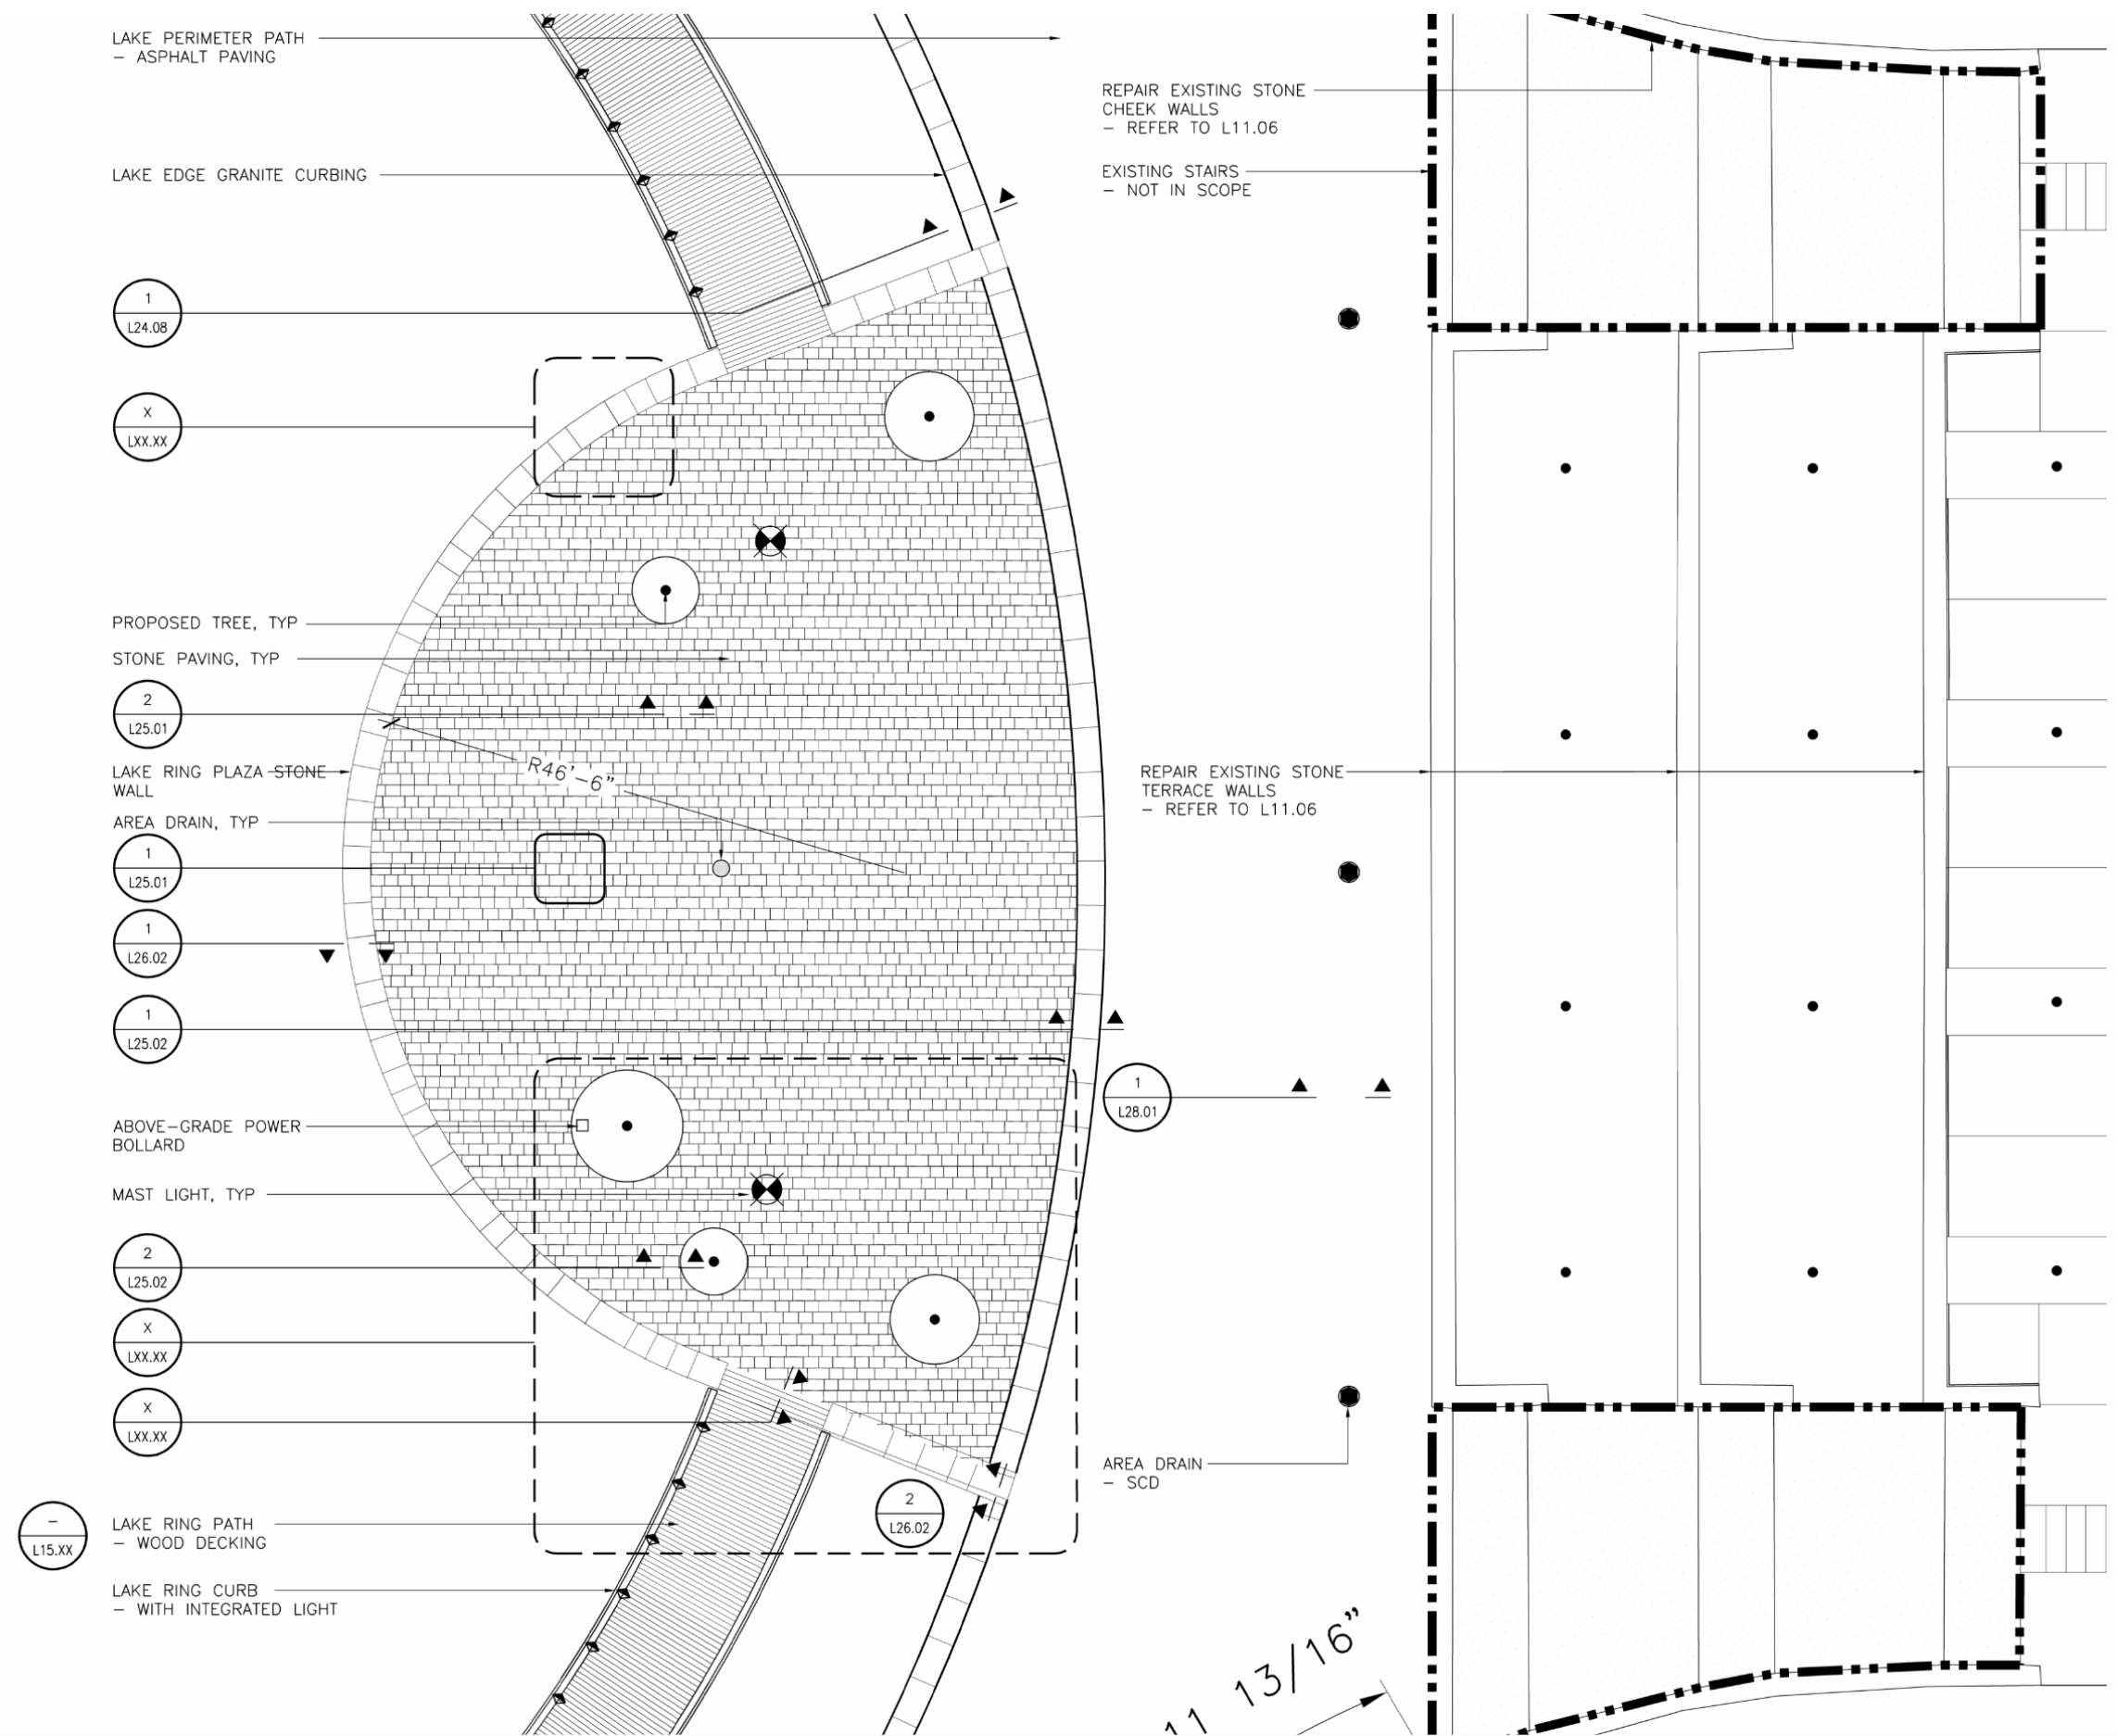

LAKE PATH AND LAKE EDGE | MATERIALS RENDERING

LAKE RING PLAZA | MATERIALS AND LAYOUT