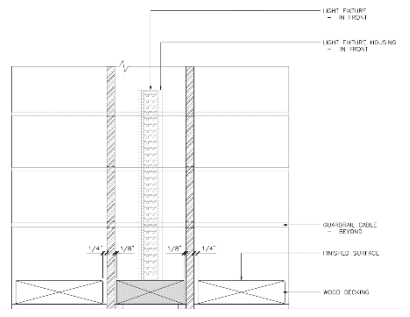

- ISLAND BOLLARD LIGHT
- EXISTING WASHINGTON GLOBE LIGHT POLE
- CURB LIGHT FIXTURE
- WASHINGTON GLOBE LIGHT POLE
- BRIDGE LIGHT FIXTURE
- DARK SKY COMPLIANT MAST LIGHT POLE