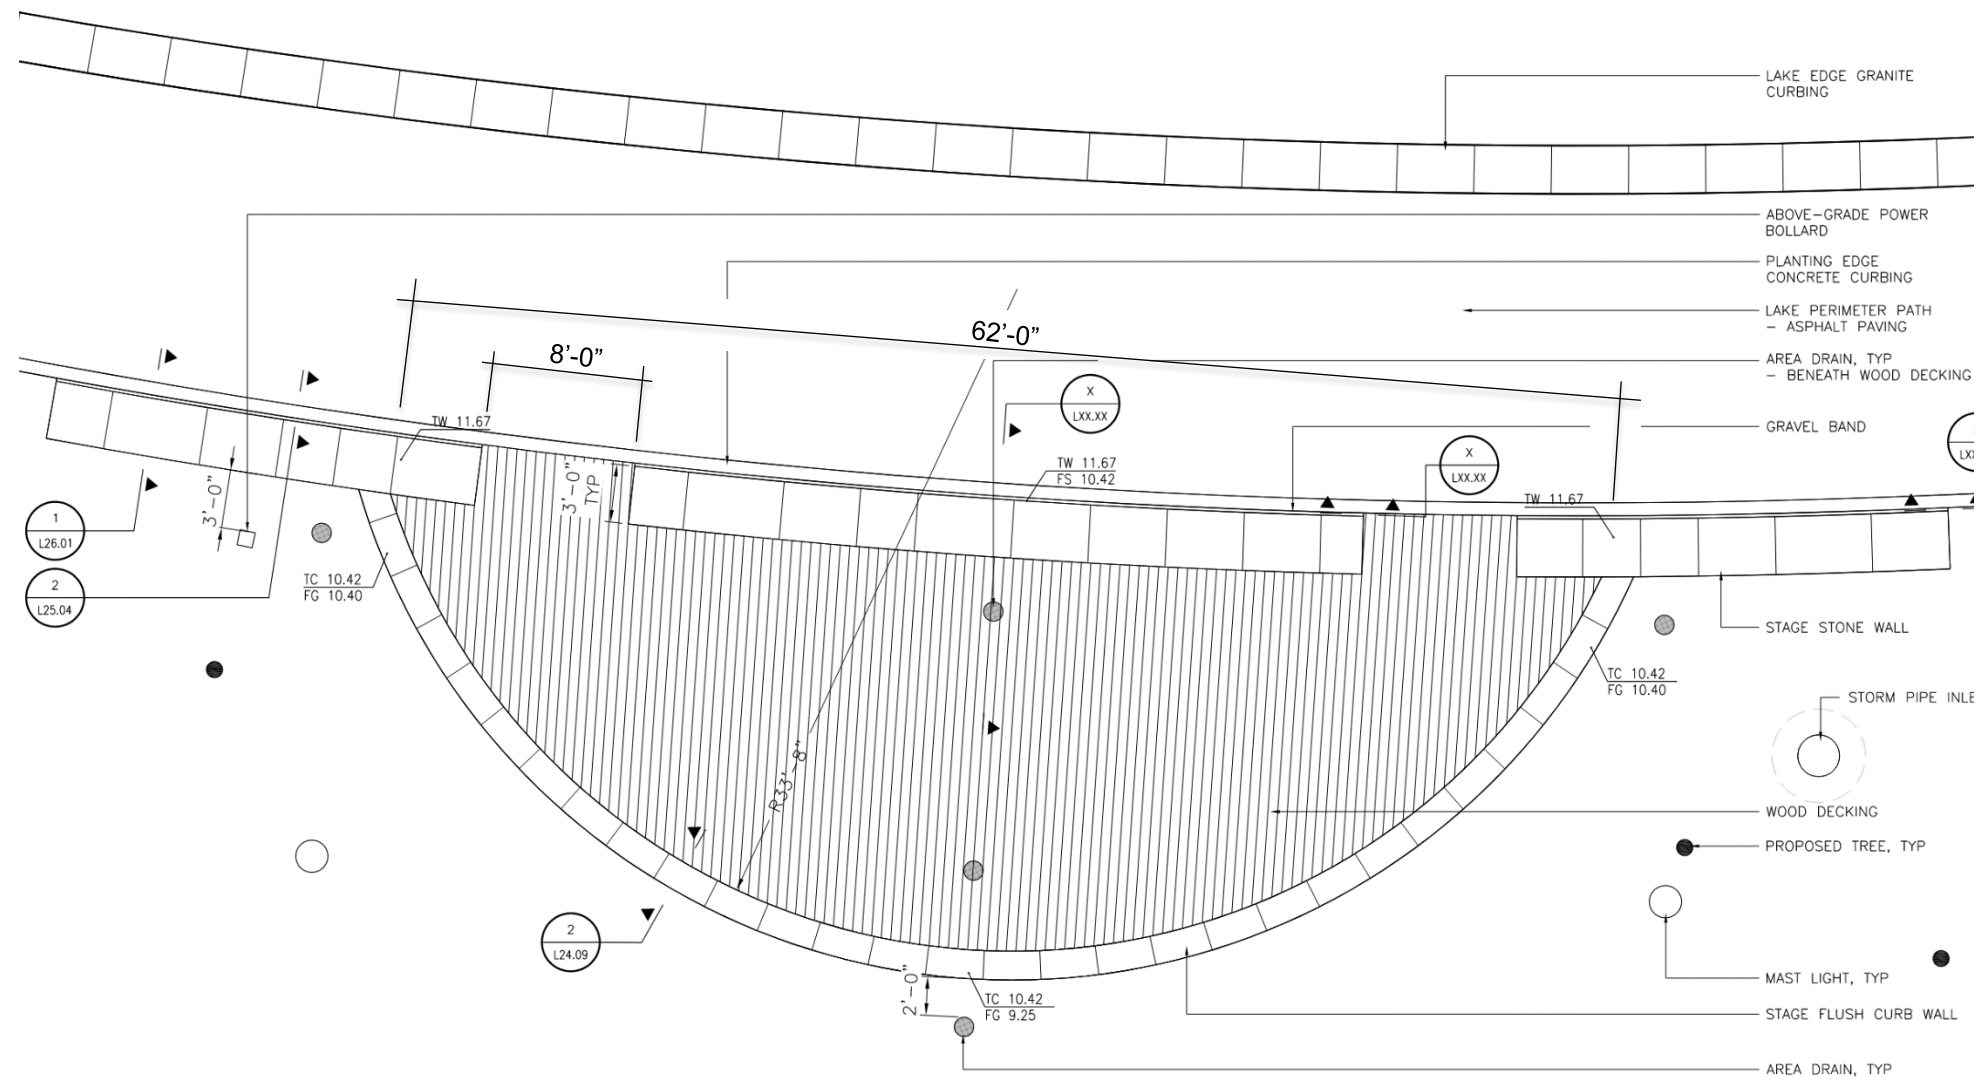

**2** SAND SET PAVING AT TREE OPENING  
SCALE: 1 1/2"=1'-0"  
0 6" 1' SECTION

**2** STONE PAVING  
SCALE: 1"=1'-0"  
0 1' 2' TYPICAL SECTION

**1** STONE PAVING  
SCALE: 1"=1'-0"  
0 1' 2' TYPICAL PLAN

NOTES:  
1. 2" MINIMUM OVERLAP BETWEEN ADJACENT STONE PAVERS

EVENT PLAZA, TERRACES, AND THE LAKE RING DECK

**1** WOOD STAGE CROSS SECTION  
SCALE: 3/4"=1'-0" 0 1' 2' TYPICAL SECTION

EVENT LAWN STAGE | MATERIALS AND LAYOUT

WOOD BRIDGE CONTEXT PLAN  
SCALE: 1/16"=1'-0"

NOTES:  
1. FOR GRID LAYOUT,  
SEE STRUCTURAL DRAWINGS.

WOOD BRIDGE  
SCALE: 1/4"=1'-0"

WOOD BRIDGE | MATERIALS AND LAYOUT