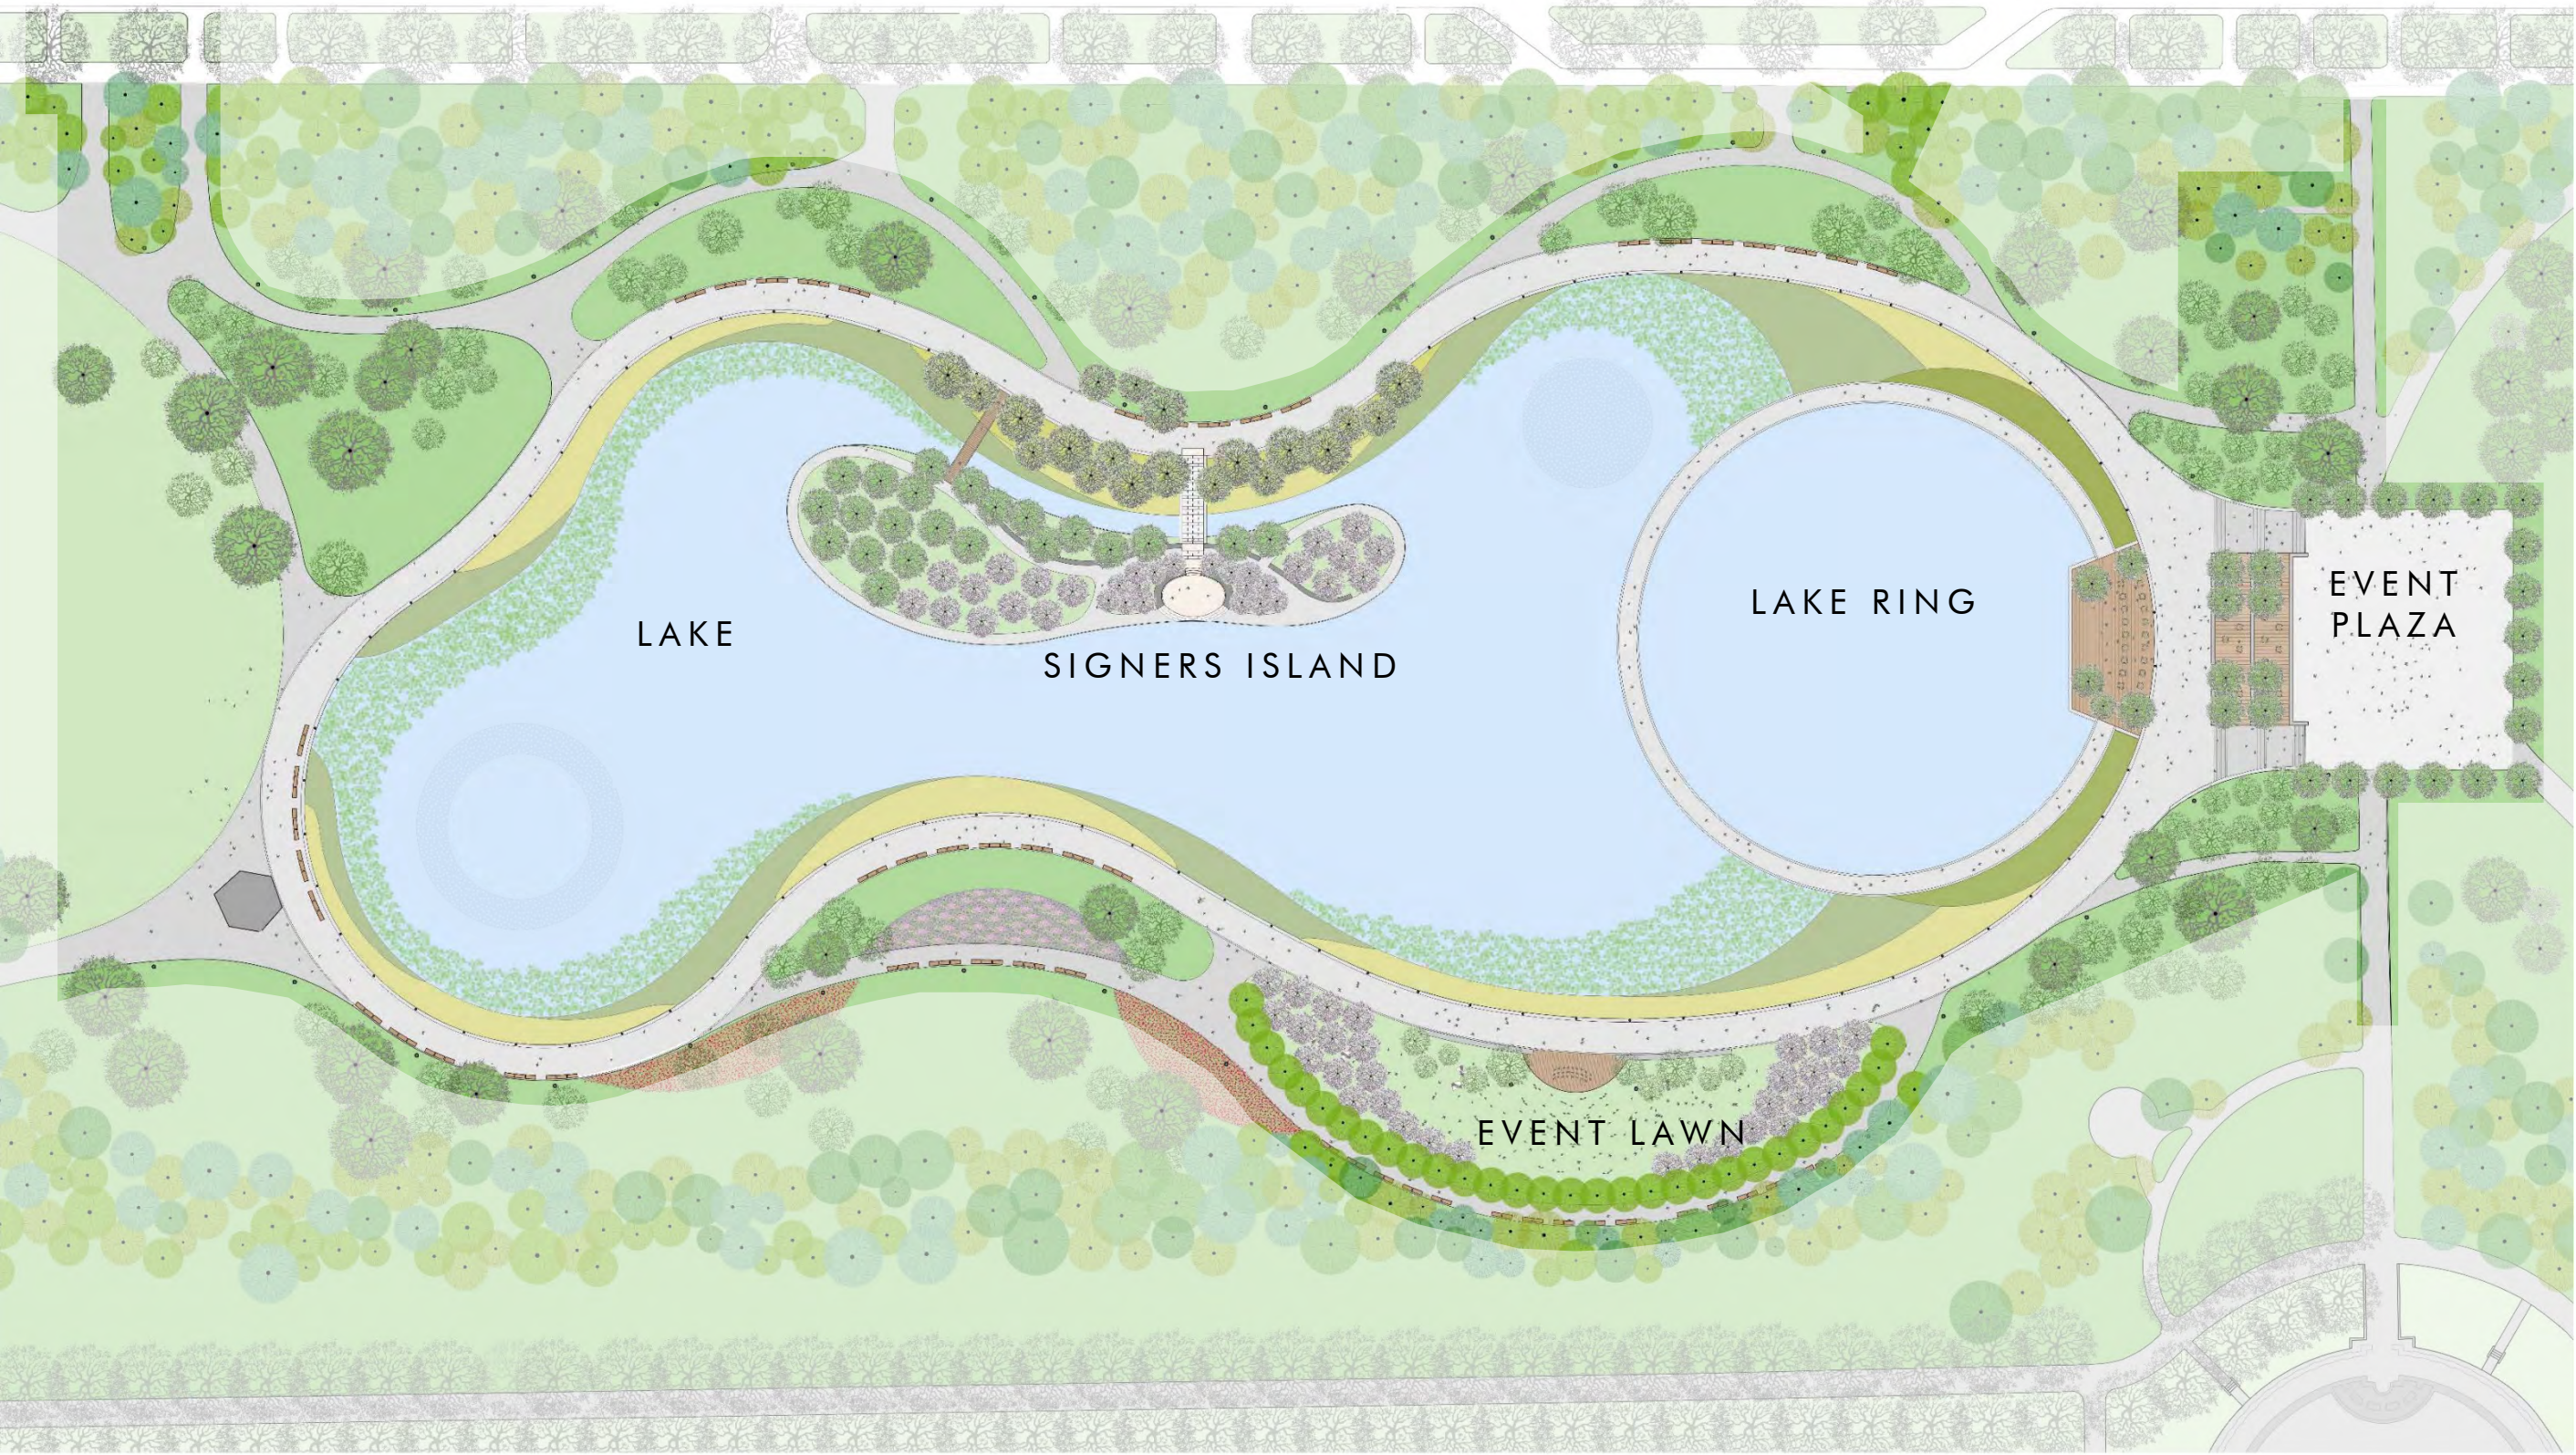

PHASE 2: CONSTITUTION  
GARDENS LAKE PROJECT

Phase 1: Lockkeeper's House Relocation and Plaza  
- Completed 2018

CONSTITUTION AVENUE

17TH ST

LAKE

SIGNERS ISLAND

LAKE RING

EVENT PLAZA

EVENT LAWN

CONSTITUTION AVENUE

17TH ST

LAKE

SIGNERS ISLAND

LAKE RING

EVENT PLAZA

EVENT LAWN

THE EVENT LAWN | FLEXIBLE, MULTI-PURPOSE LAWN

THE EVENT LAWN | FLEXIBLE, MULTI-PURPOSE LAWN

SIGNERS ISLAND

EXISTING ISLAND OVERLAY ON NEW PLAN

EXISTING EDGE

EXISTING, NON-ADA COMPLIANT BRIDGE

SIGNERS' MEMORIAL AND STEPS