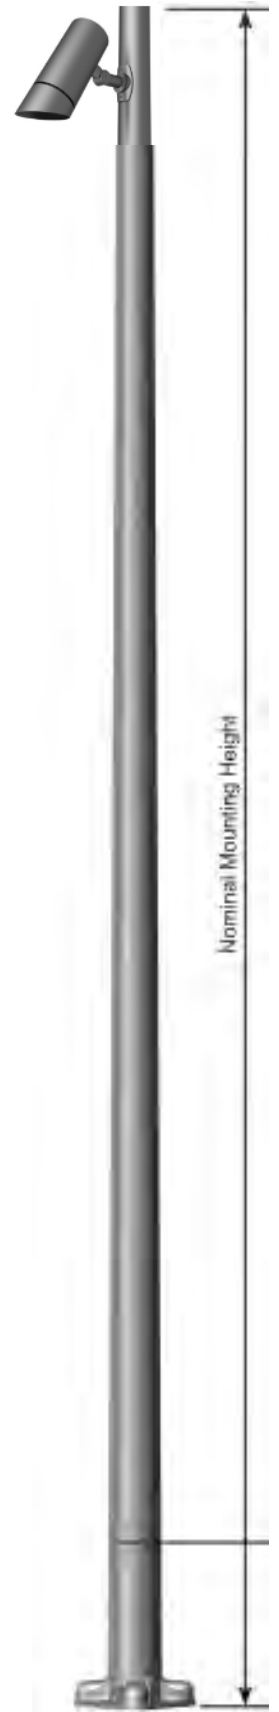

← MAST LIGHT AT SECONDARY PATHS

← HISTORIC WASHINGTON GLOBE AT LAKE PATH

- ISLAND BOLLARD LIGHT
- EXISTING WASHINGTON GLOBE LIGHT POLE
- CURB LIGHT FIXTURE
- WASHINGTON GLOBE LIGHT POLE
- BRIDGE LIGHT FIXTURE
- DARK SKY COMPLIANT MAST LIGHT POLE

**STRIP LIGHT – 1' LENGTH**  
**WOOD BRIDGE GUARDRAIL**

**RECESSED STEP LIGHT**  
**STONE BRIDGE AND LAKE RING PATH**

**CASTOR BOLLARD LIGHT**  
**SIGNERS ISLAND**

**SPRING CITY WASHINGTON GLOBE LIGHT**  
**LAKE PATH**

**MAST LIGHT POLE**  
**22' ON SIGNERS ISLAND**  
**40' ALL OTHER LOCATIONS**  
**3 TO 4 HEADS PER POLE**

LIGHTING | BOLLARDS AT SIGNERS' ISLAND

BOLLARD LIGHT →

← HISTORIC WASHINGTON GLOBE AT LAKE PATH

M A S T   L I G H T S   W I T H   W A S H I N G T O N   G L O B E   F I X T U R E S  
P H O T O :   W W I   M E M O R I A L