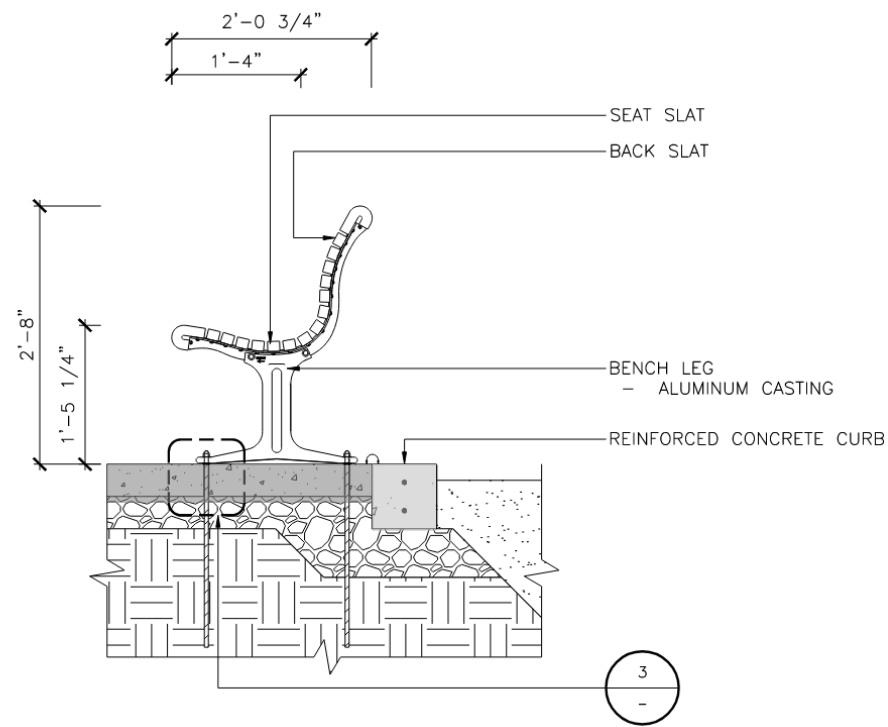

BENCHES
-LANDSCAPE FORMS, GRETCHEN BENCH
-6' LENGTH