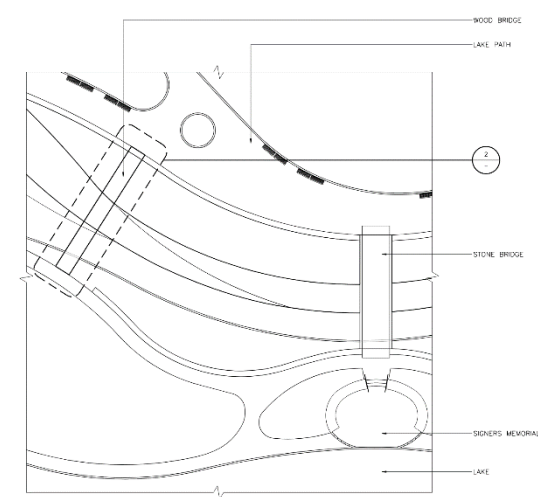

**2** SAND SET PAVING AT TREE OPENING  
SCALE: 1 1/2"=1'-0"  
0 6" 1' SECTION

**2** STONE PAVING  
SCALE: 1"=1'-0"  
0 1' 2' TYPICAL SECTION

**1** STONE PAVING  
SCALE: 1"=1'-0"  
0 1' 2' TYPICAL PLAN

NOTES:  
1. 2" MINIMUM OVERLAP BETWEEN ADJACENT STONE PAVERS

EVENT PLAZA, TERRACES, AND THE LAKE RING DECK

**1** WOOD STAGE CROSS SECTION  
SCALE: 3/4"=1'-0" 0 1' 2' TYPICAL SECTION

EVENT LAWN STAGE | MATERIALS AND LAYOUT

WOOD BRIDGE CONTEXT PLAN  
SCALE: 1/16"=1'-0"

NOTES:  
1. FOR GRID LAYOUT,  
SEE STRUCTURAL DRAWINGS.

WOOD BRIDGE  
SCALE: 1/4"=1'-0"

WOOD BRIDGE | MATERIALS AND LAYOUT