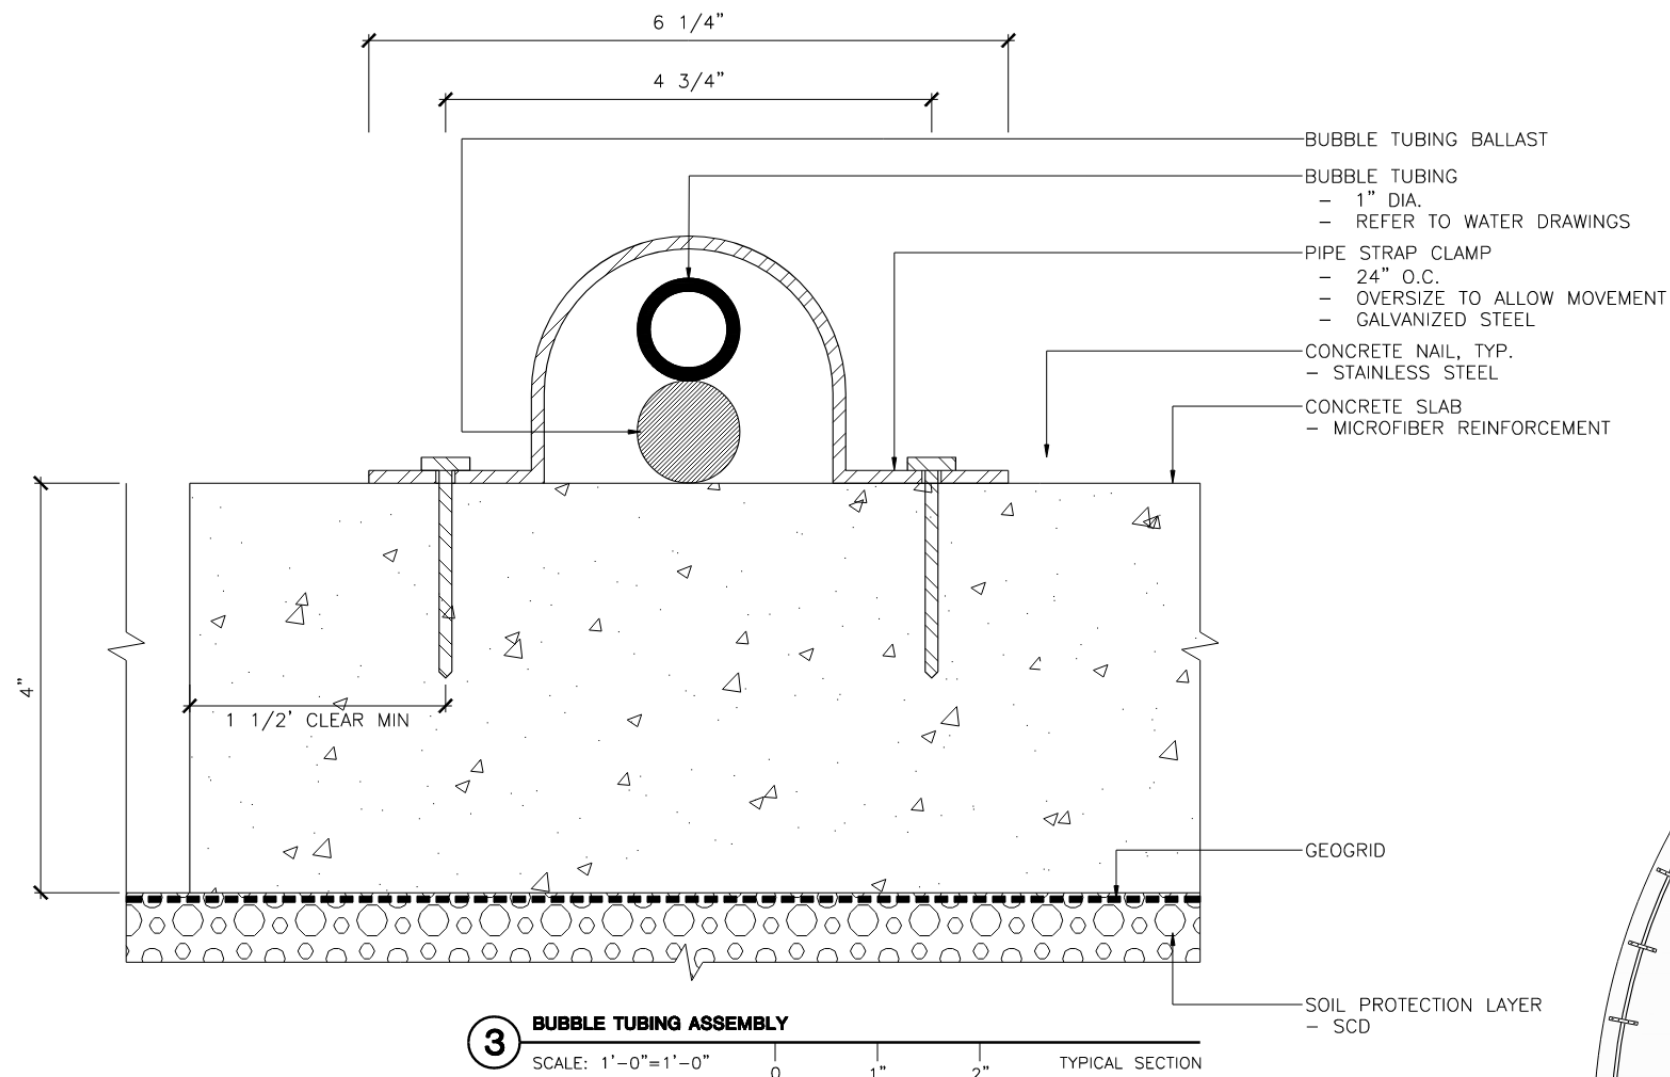

LAKE RING

GRANITE STONE – MEDIUM GRAY

WOOD DECKING WITH WOOD CURBS

GRANITE STONE – CHARCOAL

WOOD DECKING WITH GRANITE CURBS

EVENT PLAZA, TERRACES, AND THE LAKE RING DECK

AERATION RING

AERATION DISC