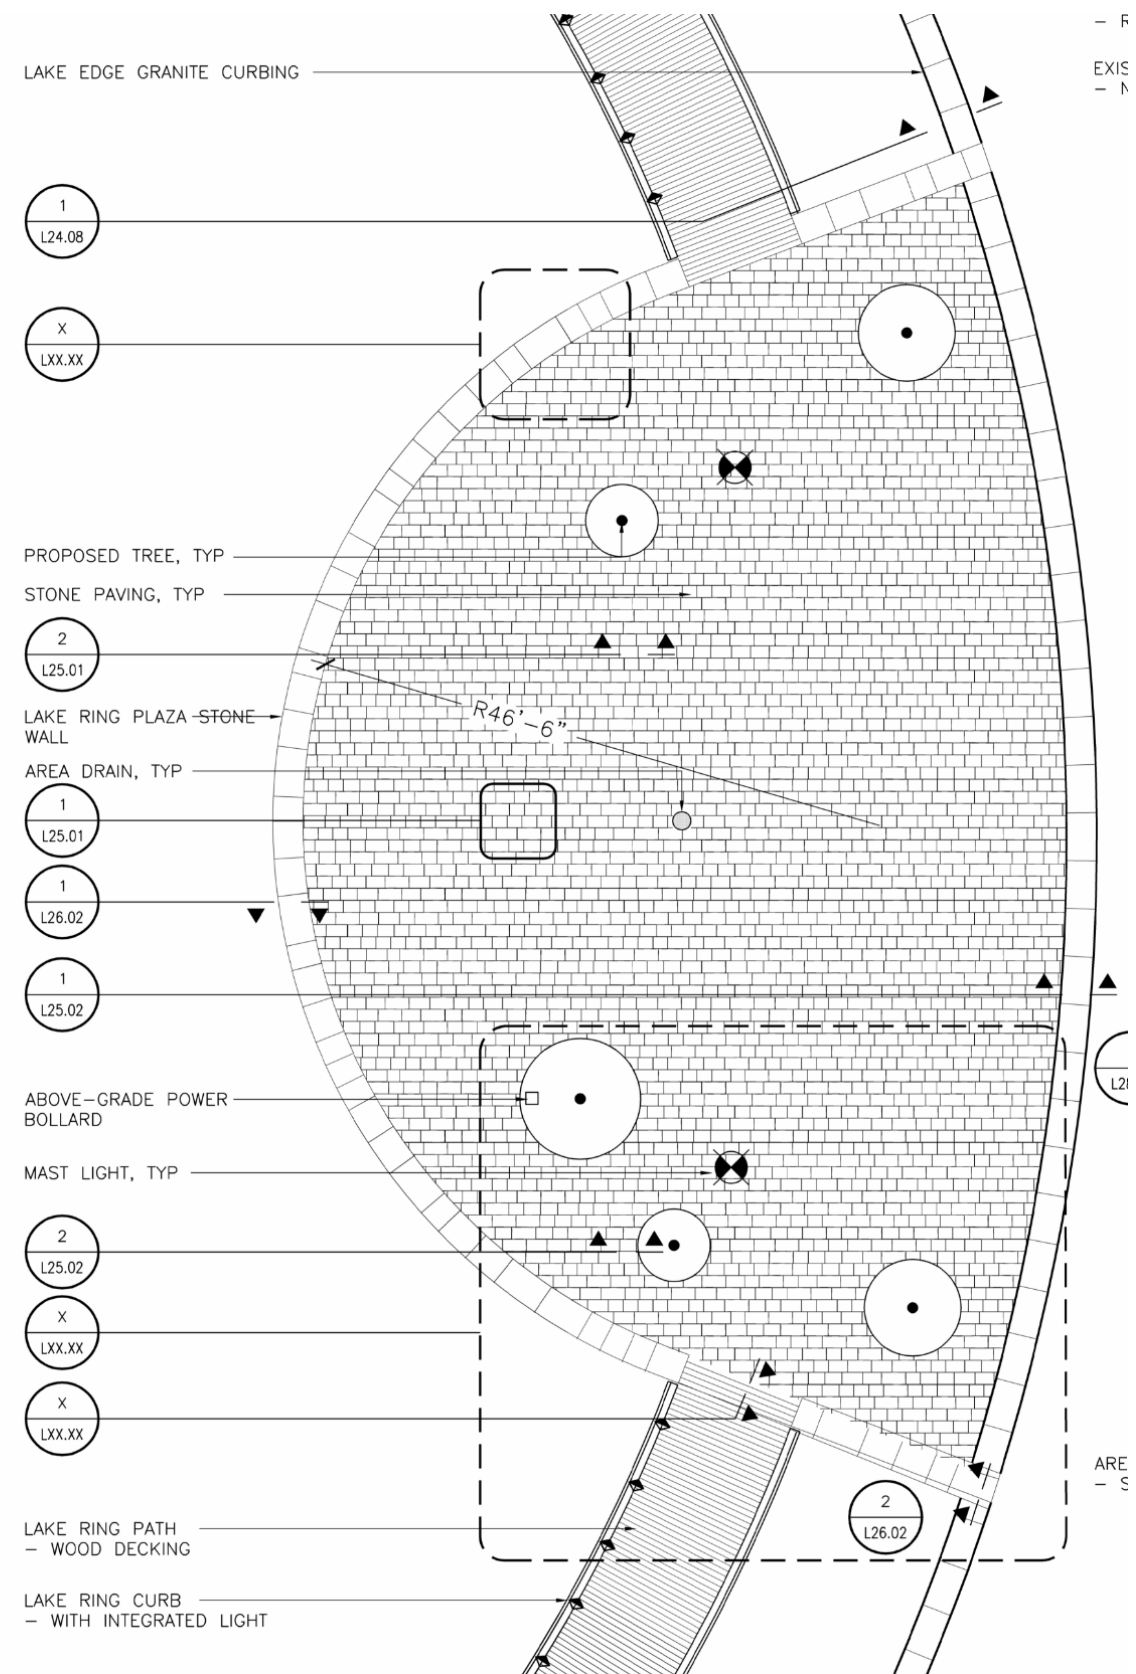

**2** SAND SET PAVING AT TREE OPENING  
SCALE: 1 1/2"=1'-0"  
0 6" 1' SECTION

**2** STONE PAVING  
SCALE: 1"=1'-0"  
0 1' 2' TYPICAL SECTION

**1** STONE PAVING  
SCALE: 1"=1'-0"  
0 1' 2' TYPICAL PLAN

NOTES:  
1. 2" MINIMUM OVERLAP BETWEEN ADJACENT STONE PAVERS