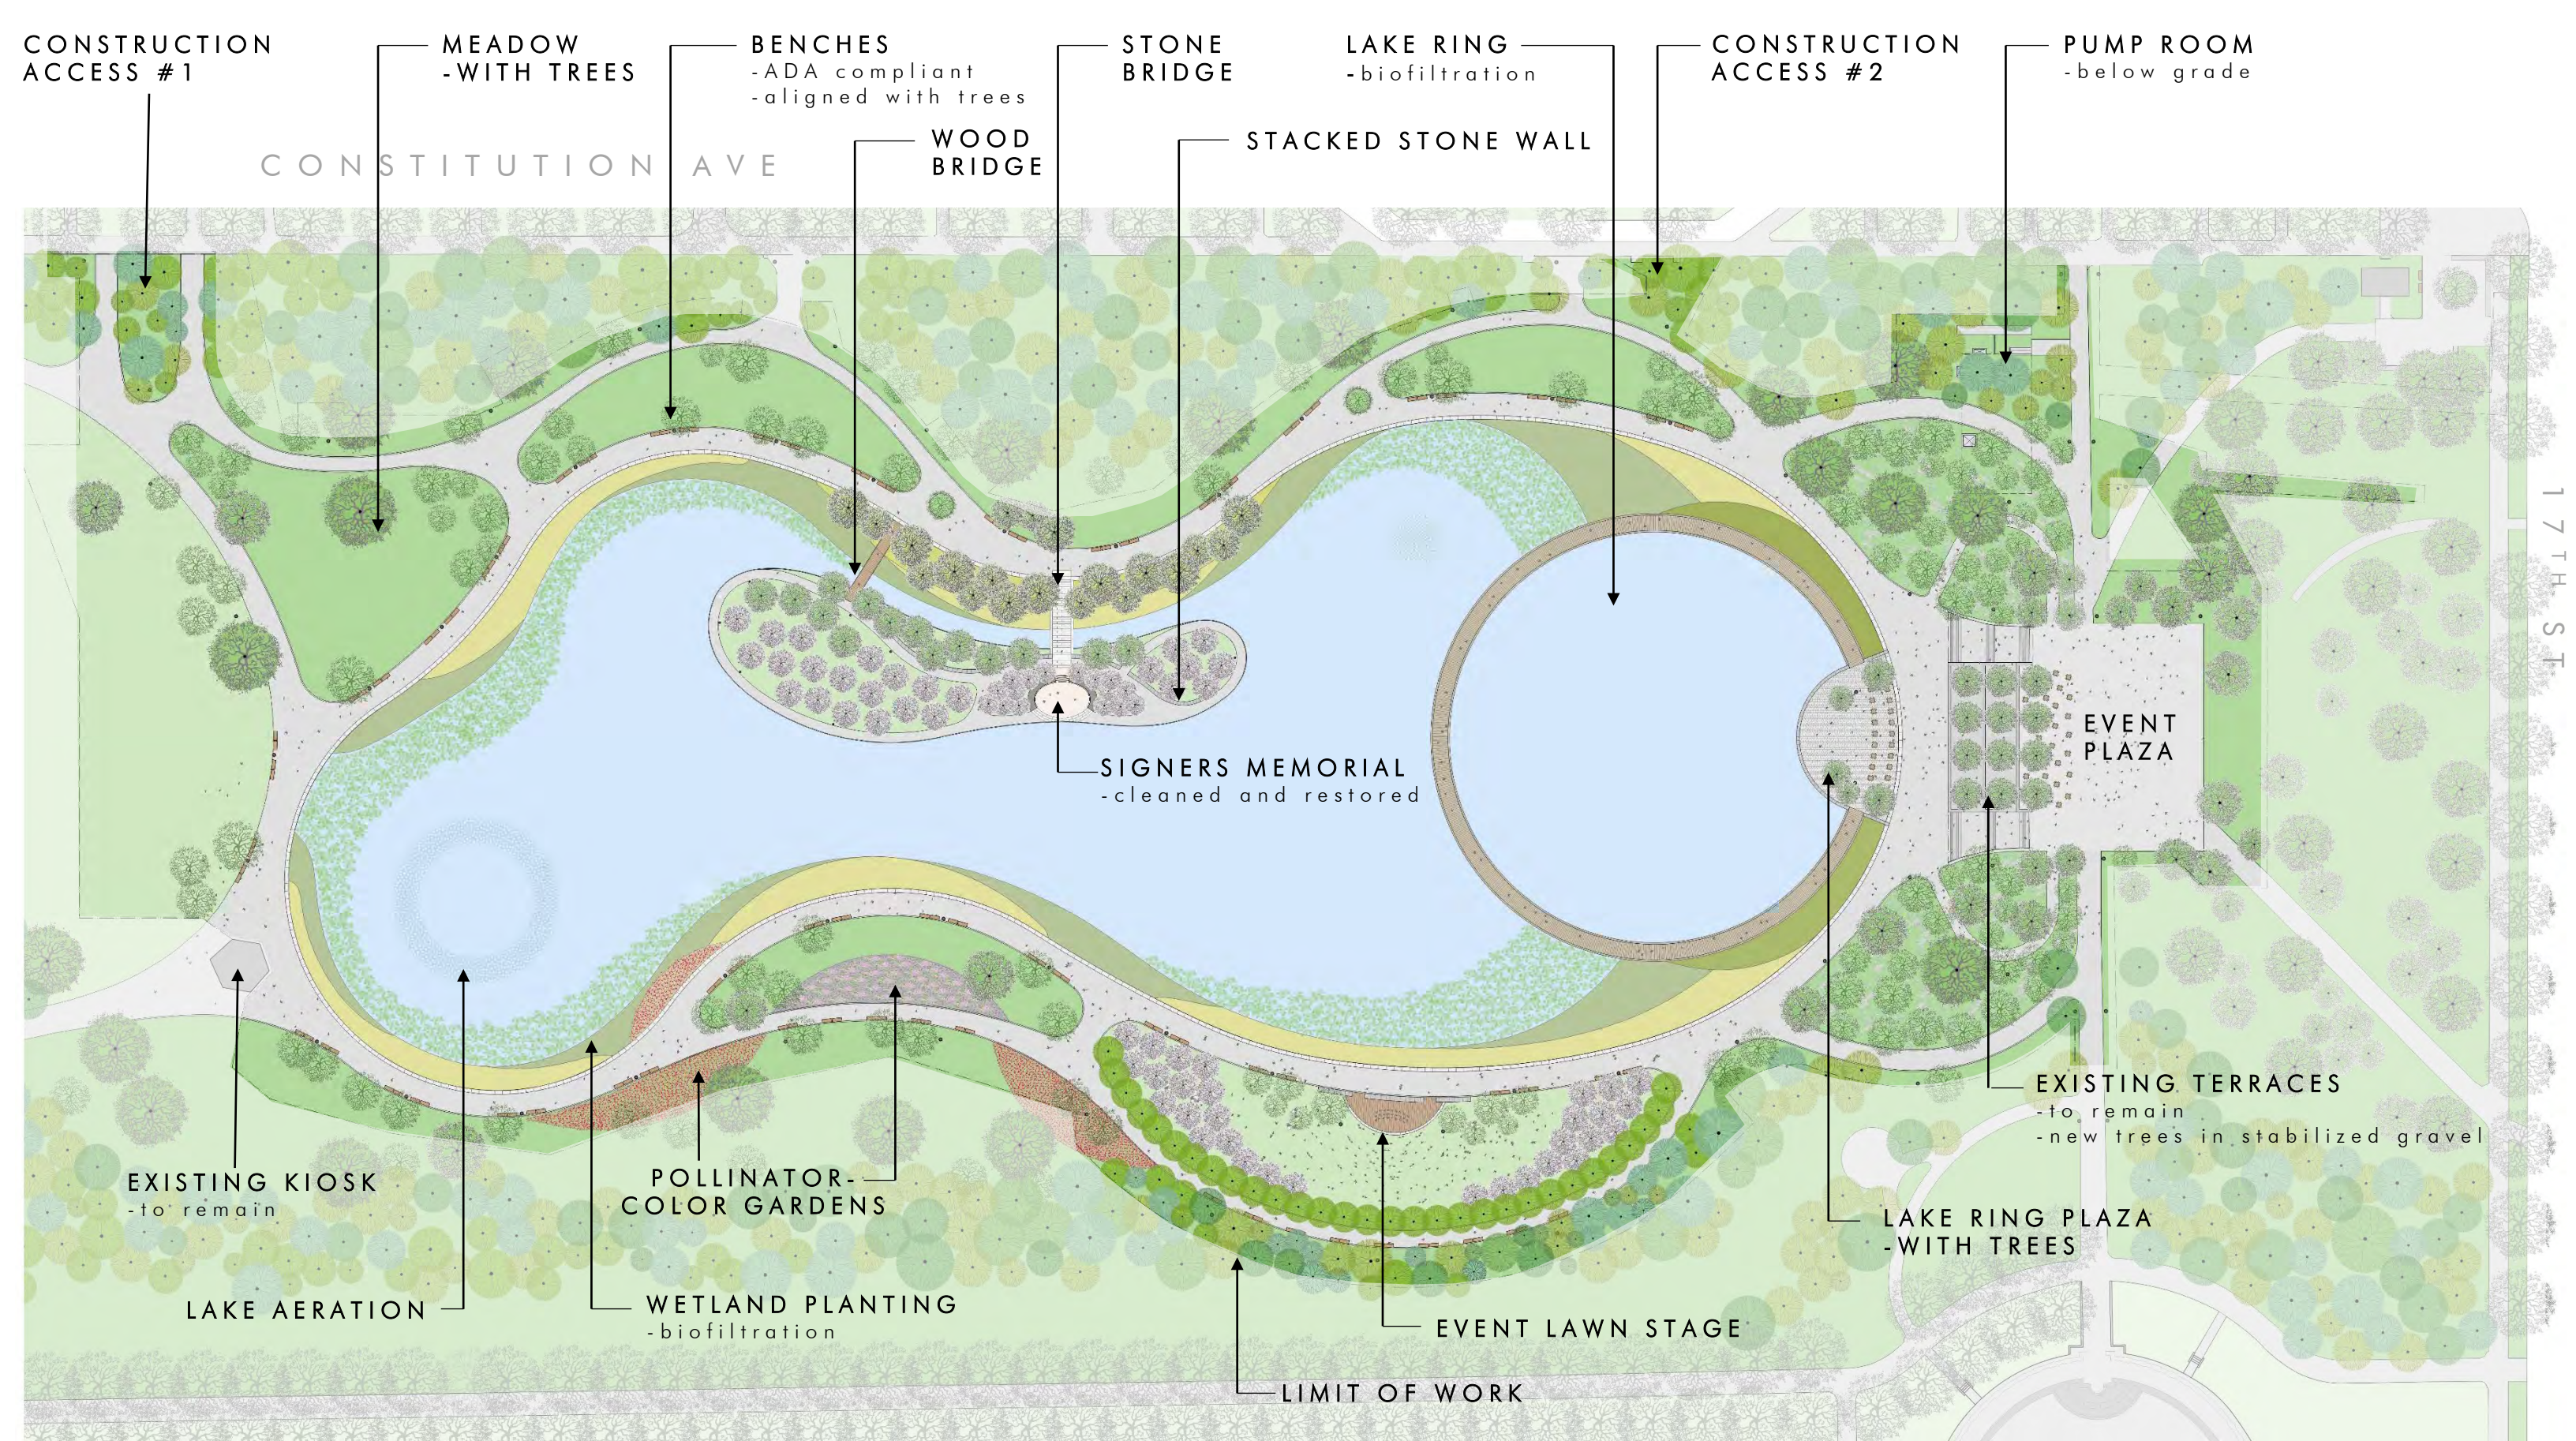

PHASE 2: CONSTITUTION  
GARDENS LAKE PROJECT

Phase 1: Lockkeeper's House Relocation and Plaza  
- Completed 2018

CONSTITUTION AVENUE

17TH ST

LAKE

SIGNERS ISLAND

LAKE RING

EVENT PLAZA

EVENT LAWN

CONSTITUTION AVENUE

17TH ST

LAKE

SIGNERS ISLAND

LAKE RING

EVENT PLAZA

EVENT LAWN

SCALE: 0' 10' 20' 40' 60' 80'

N

ILLUSTRATIVE PLAN | UPDATED ILLUSTRATIVE SITE PLAN

ILLUSTRATIVE PLAN | UPDATED ILLUSTRATIVE SITE PLAN

KEY PLAN

SITE SECTION

SITE SECTION – EAST END

EXISTING TERRACES AND PLAZA

MOVABLE FURNITURE AND SEATING INSTALLATIONS

BEER GARDEN

ART INSTALLATIONS

FOOD TRUCKS

STONE PLAZA  
-WITH FLUSH TREE PLANTING  
-WITH STACKED RETAINING WALL EDGE

ASPHALT PATH

STABILIZED GRAVEL TERRACE  
-WITH TREE PLANTING