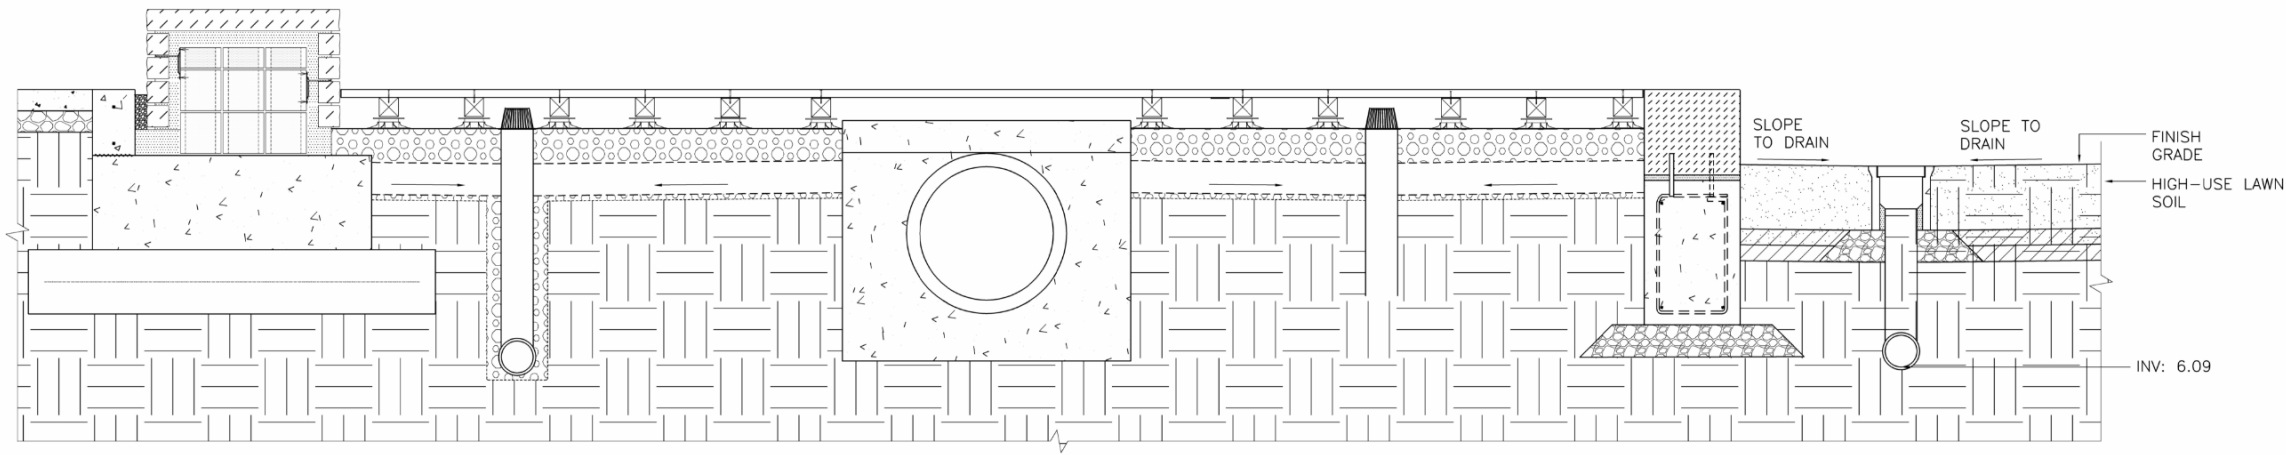

**2** SAND SET PAVING AT TREE OPENING  
SCALE: 1 1/2"=1'-0"  
0 6" 1' SECTION

**2** STONE PAVING  
SCALE: 1"=1'-0"  
0 1' 2' TYPICAL SECTION

**1** STONE PAVING  
SCALE: 1"=1'-0"  
0 1' 2' TYPICAL PLAN

NOTES:  
1. 2" MINIMUM OVERLAP BETWEEN ADJACENT STONE PAVERS

LAKE RING PLAZA | MATERIALS AND LAYOUT

PLAZA PAVING  
- GRANITE

STABILIZED  
GRAVEL

STACKED  
STONE  
WALL  
- GRANITE

WOOD CURB  
- AT LAKE  
RING PATH

WOOD DECK AT  
LAKE RING PATH

ASPHALT PAVING

FLUSH GRANITE BAND

EVENT PLAZA, TERRACES, AND THE LAKE RING DECK

**1** WOOD STAGE CROSS SECTION  
SCALE: 3/4"=1'-0" 0 1' 2' TYPICAL SECTION

EVENT LAWN STAGE | MATERIALS AND LAYOUT

WOOD BRIDGE CONTEXT PLAN  
SCALE: 1/16"=1'-0"