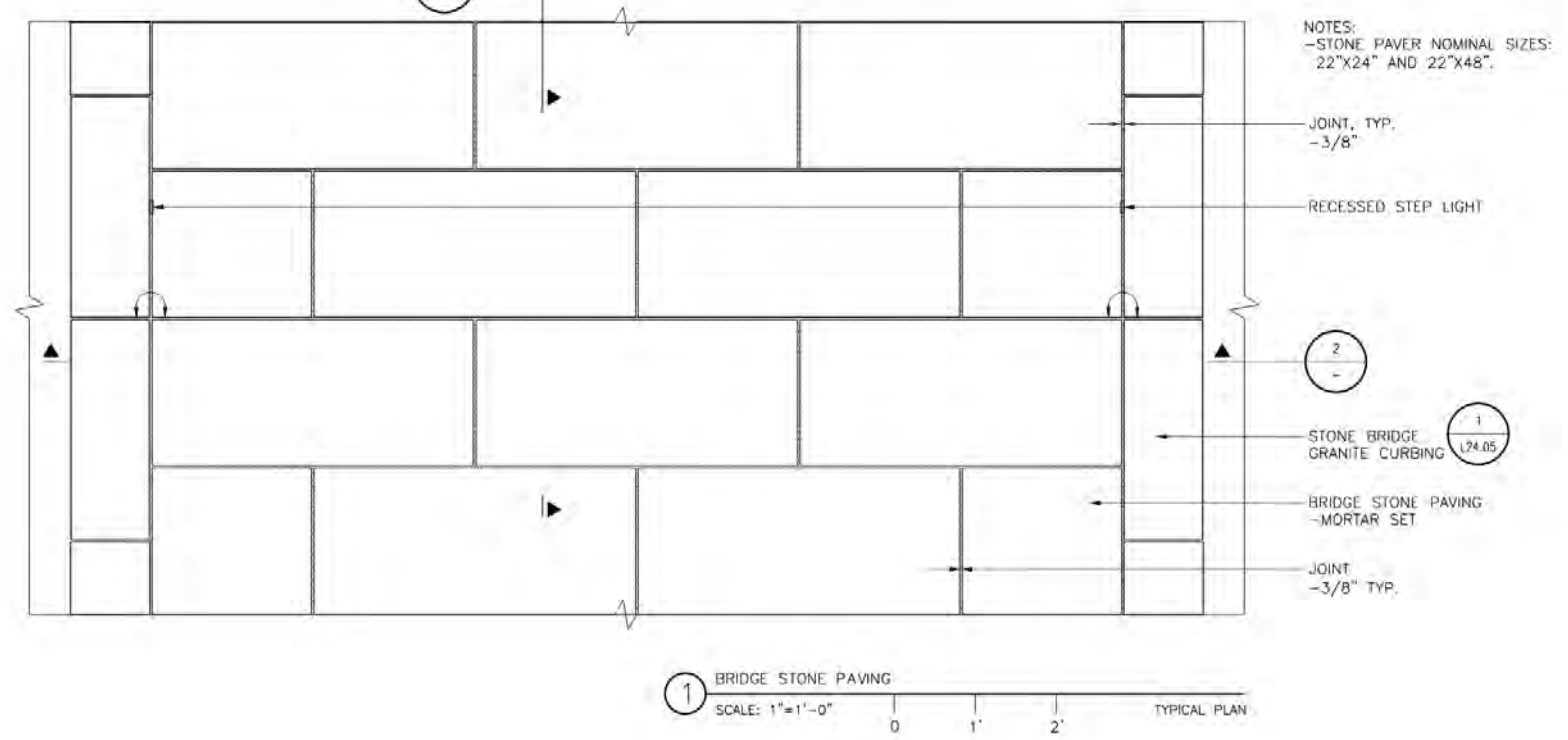

EVENT PLAZA, TERRACES, AND THE LAKE RING DECK

**1** WOOD STAGE CROSS SECTION  
SCALE: 3/4"=1'-0" 0 1' 2' TYPICAL SECTION

EVENT LAWN STAGE | MATERIALS AND LAYOUT

WOOD BRIDGE CONTEXT PLAN  
SCALE: 1/16"=1'-0"