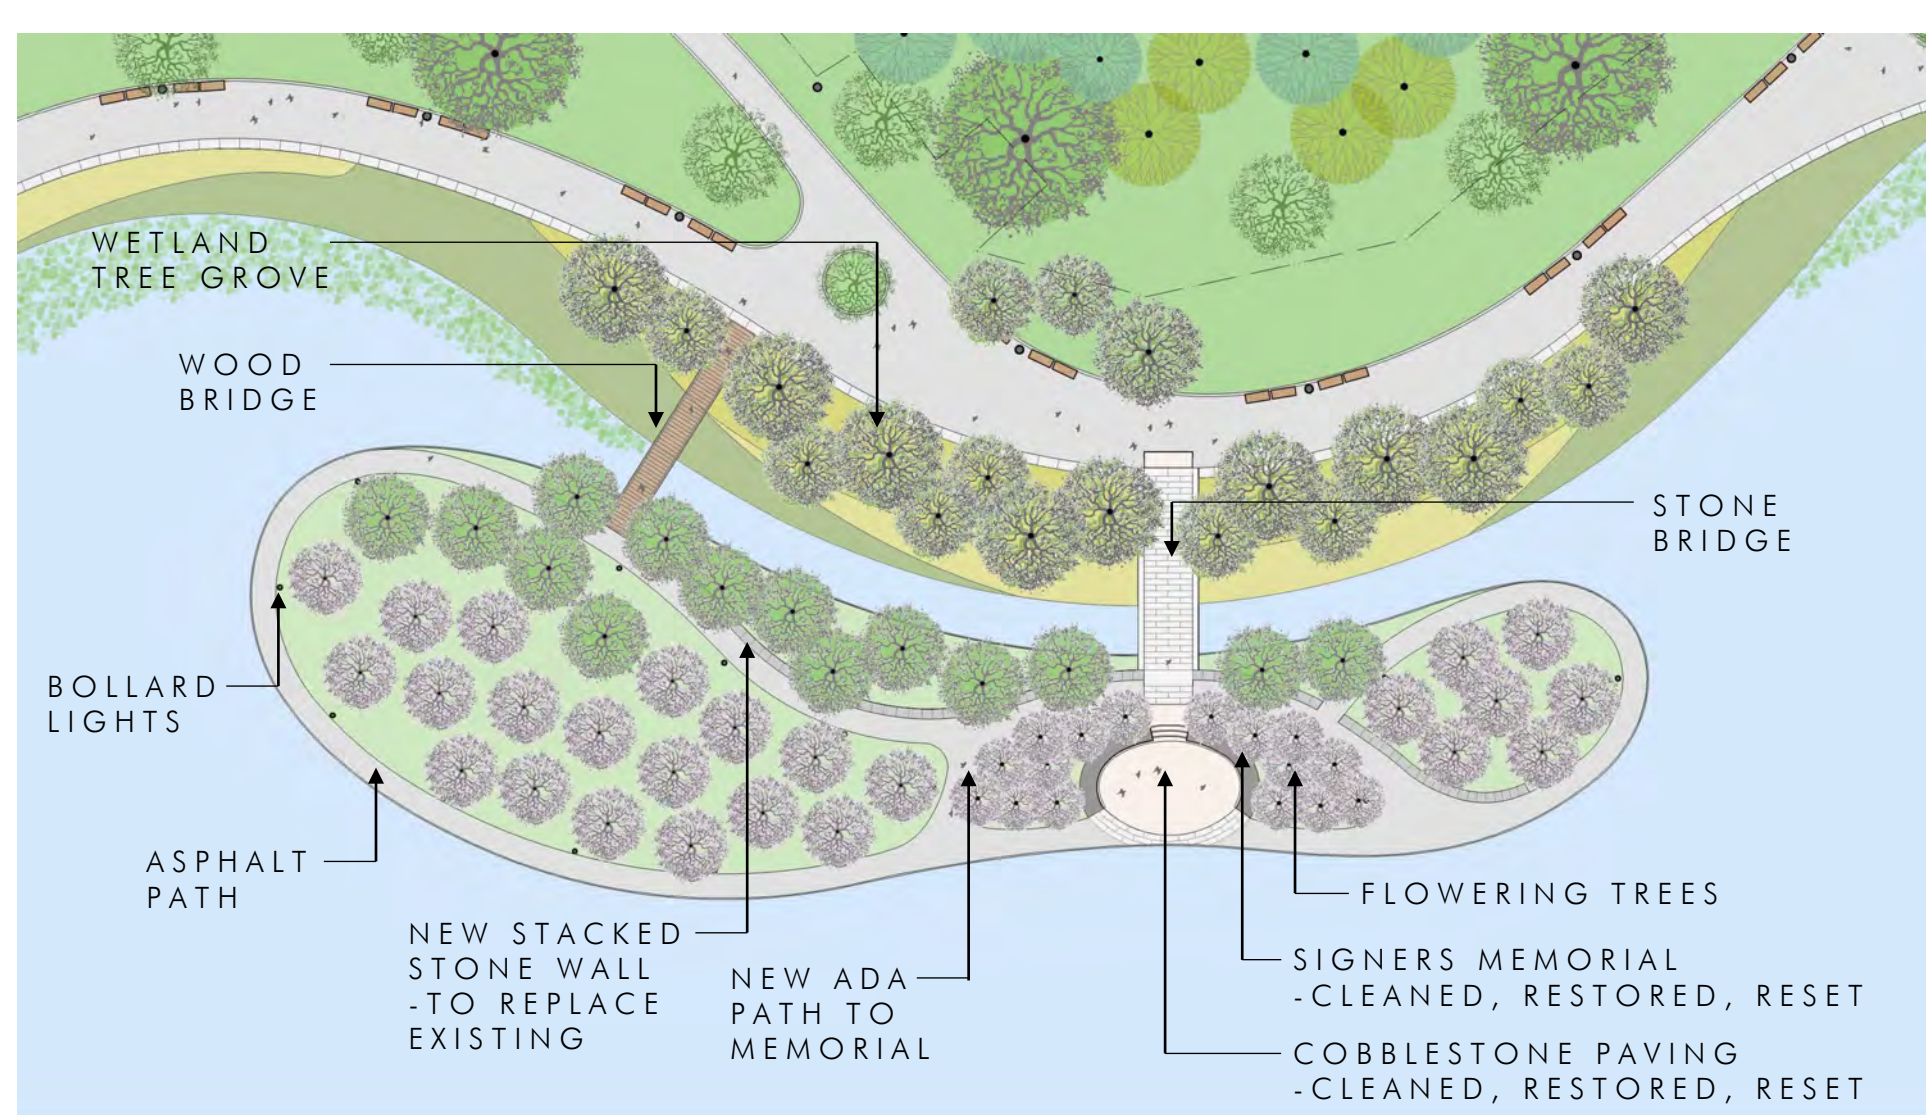

## EVENT LAWN

- FLEXIBLE GATHERING SPACE OVERLOOKING THE LAKE
- STAGE FOR SMALLER OR LARGER EVENTS
- CONCERT / PERFORMANCE
- LECTURE / TOUR TALK
- MOVIE SCREENINGS
- PICNICS AND INFORMAL GATHERINGS
- LIGHTING & POWER CONNECTIONS

THE EVENT LAWN | FLEXIBLE, MULTI-PURPOSE LAWN

THE EVENT LAWN | FLEXIBLE, MULTI-PURPOSE LAWN

SIGNERS ISLAND

EXISTING ISLAND OVERLAY ON NEW PLAN

EXISTING EDGE

EXISTING, NON-ADA COMPLIANT BRIDGE

SIGNERS' MEMORIAL AND STEPS