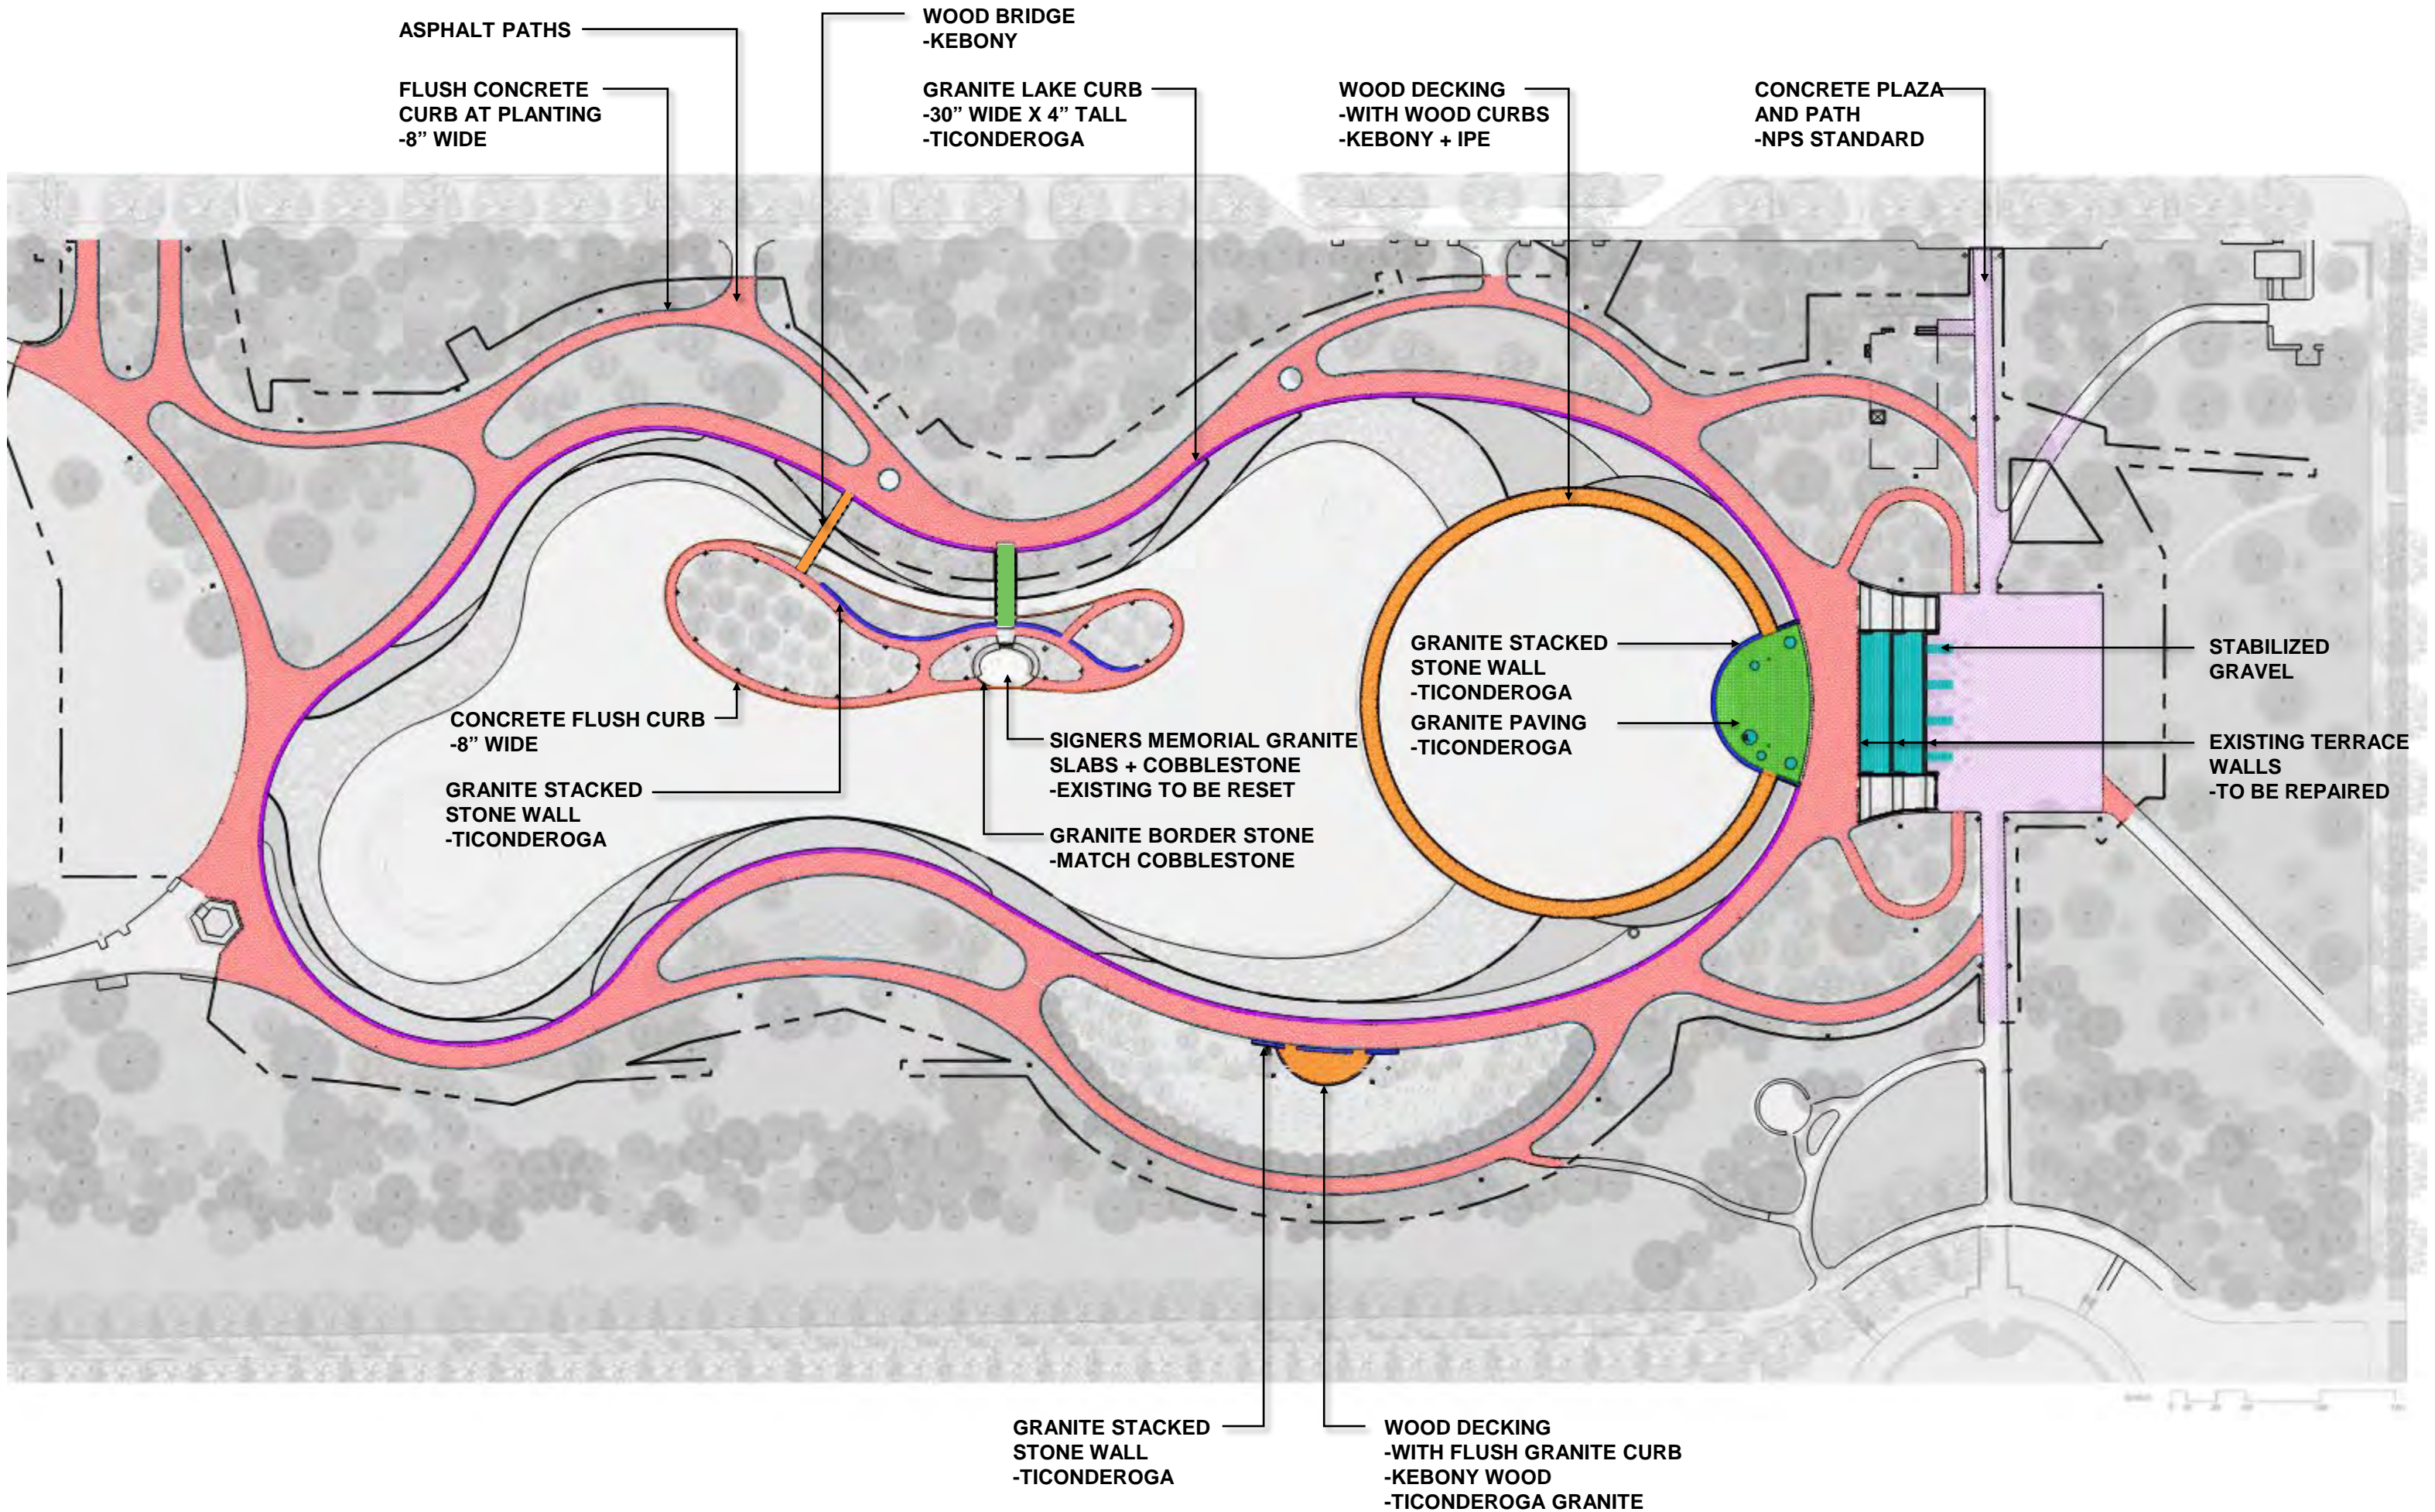

M A S T   L I G H T S   W I T H   W A S H I N G T O N   G L O B E   F I X T U R E S
P H O T O :   W W I   M E M O R I A L

B O L L A R D   L I G H T S