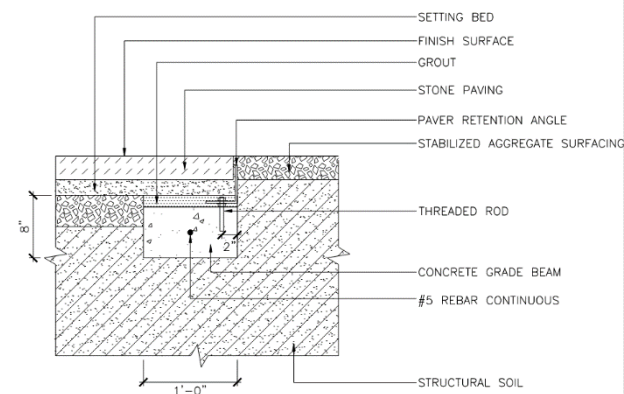

ASPHALT PAVING

LAKE PATH AND LAKE EDGE | MATERIALS RENDERING

LAKE RING PLAZA | MATERIALS AND LAYOUT

LAKE RING PLAZA | MATERIAL CONNECTION TO LOCKKEEPER HOUSE PLAZA

**3** STONE PAVING AT TREE PIT  
SCALE: 1"=1'-0"  
0 1' 2' TYPICAL PLAN