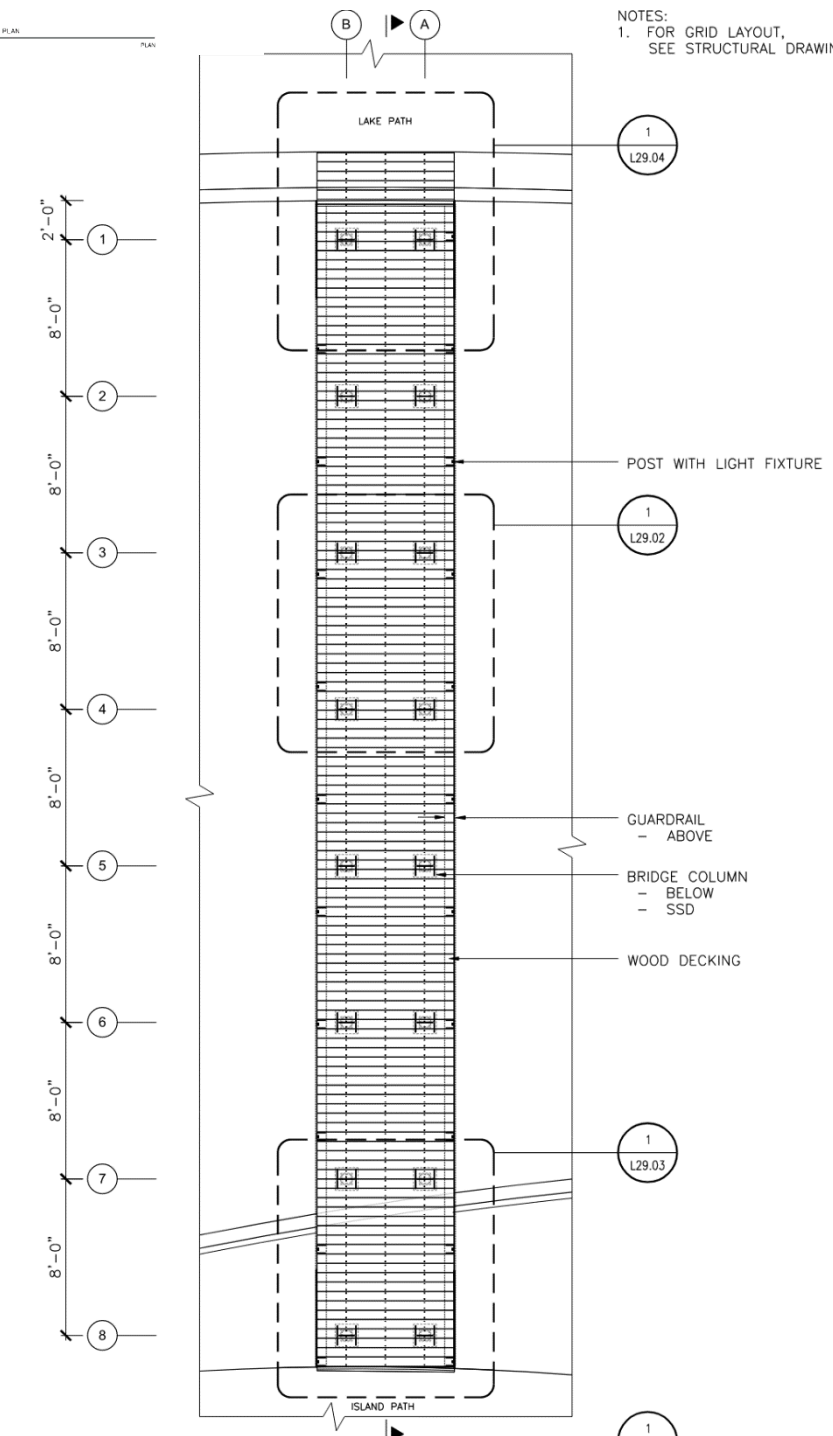

EVENT PLAZA, TERRACES, AND THE LAKE RING DECK

**1** WOOD STAGE CROSS SECTION  
SCALE: 3/4"=1'-0" 0 1' 2' TYPICAL SECTION

EVENT LAWN STAGE | MATERIALS AND LAYOUT

WOOD BRIDGE CONTEXT PLAN  
SCALE: 1/16"=1'-0"

NOTES:  
1. FOR GRID LAYOUT,  
SEE STRUCTURAL DRAWINGS.

WOOD BRIDGE  
SCALE: 1/4"=1'-0"

WOOD BRIDGE | MATERIALS AND LAYOUT