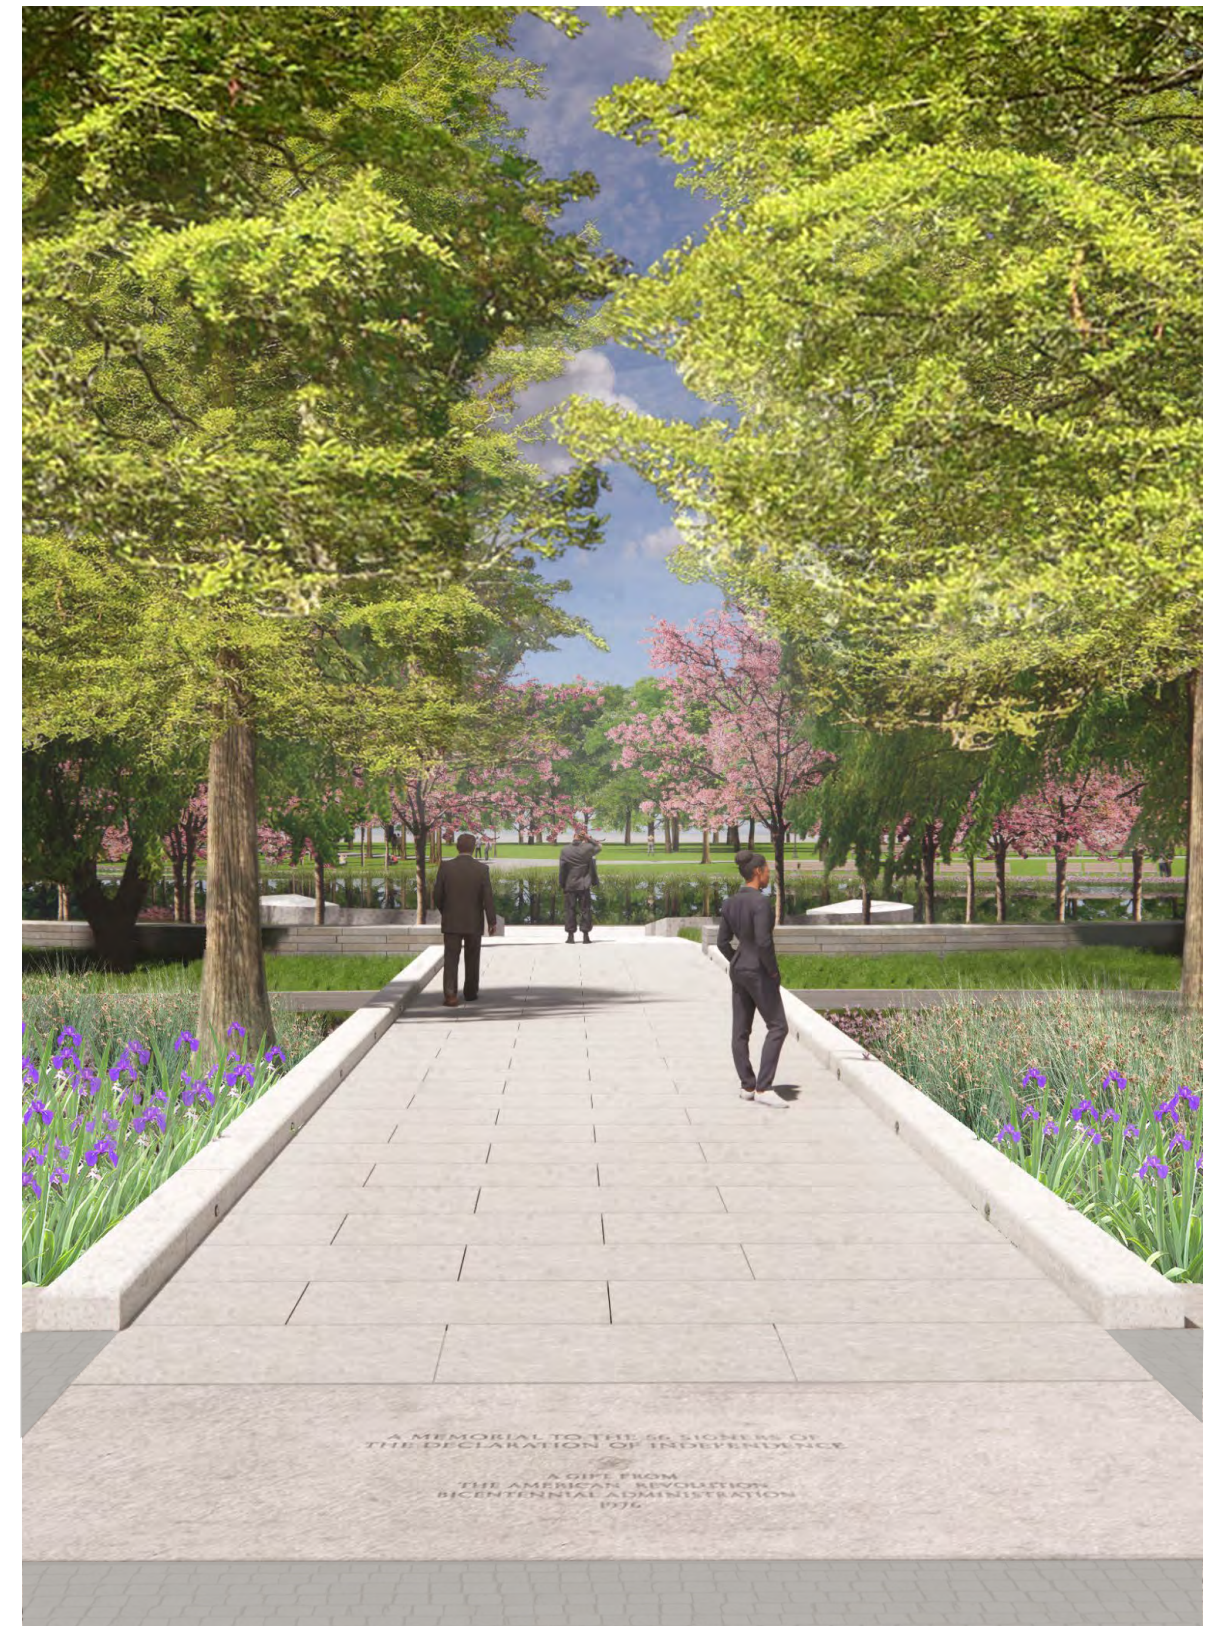

EVENT PLAZA, TERRACES, AND THE LAKE RING DECK

**1** WOOD STAGE CROSS SECTION  
SCALE: 3/4"=1'-0" 0 1' 2' TYPICAL SECTION

EVENT LAWN STAGE | MATERIALS AND LAYOUT

WOOD BRIDGE CONTEXT PLAN  
SCALE: 1/16"=1'-0"