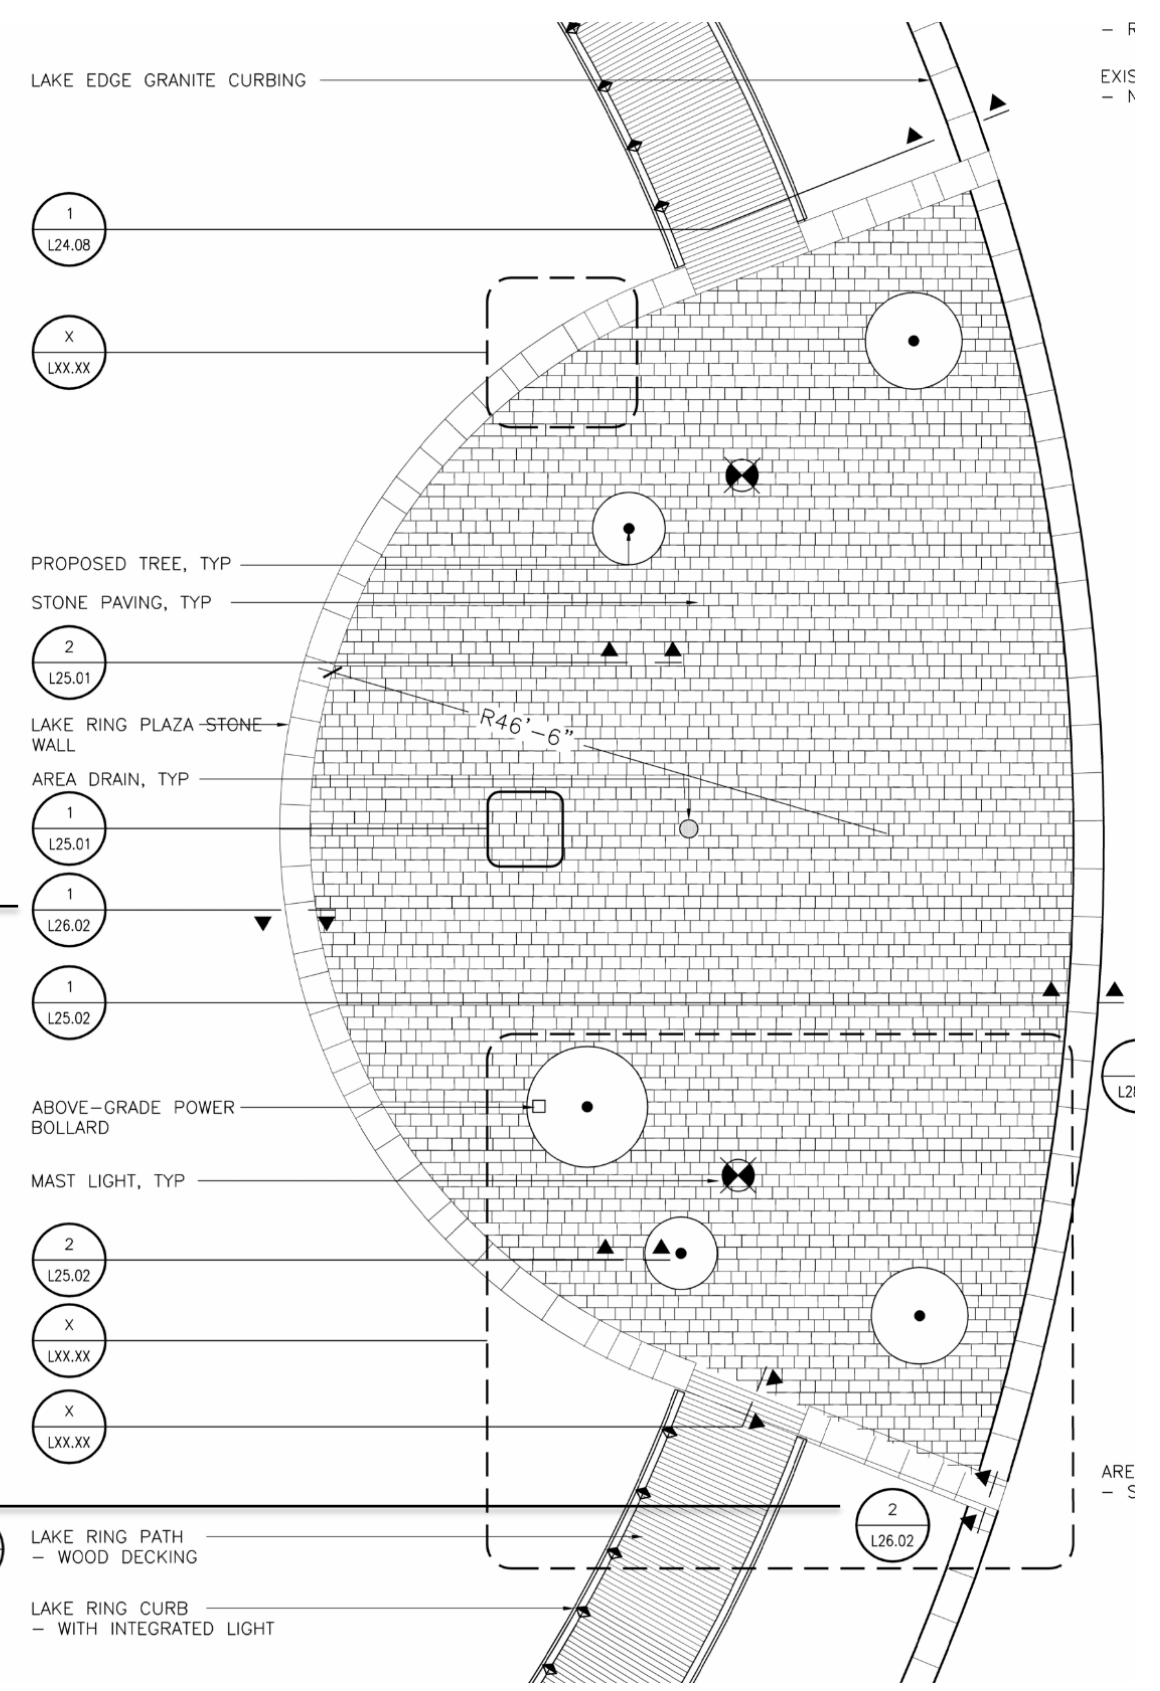

**2** SAND SET PAVING AT TREE OPENING  
SCALE: 1 1/2"=1'-0"  
0 6" 1' SECTION

**2** STONE PAVING  
SCALE: 1"=1'-0"  
0 1' 2' TYPICAL SECTION

**1** STONE PAVING  
SCALE: 1"=1'-0"  
0 1' 2' TYPICAL PLAN

NOTES:  
1. 2" MINIMUM OVERLAP BETWEEN ADJACENT STONE PAVERS