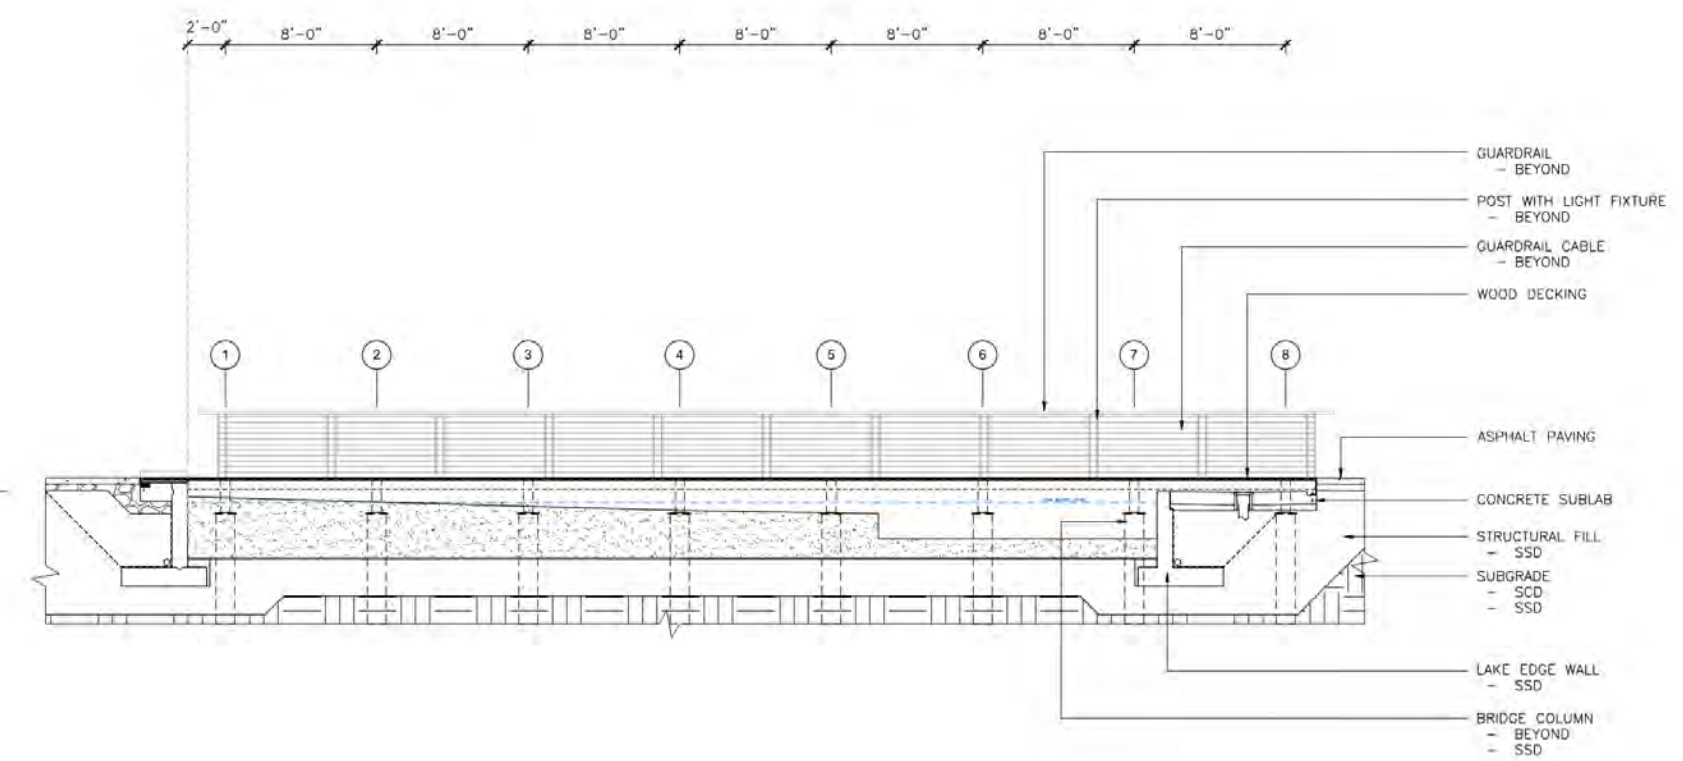

EVENT PLAZA, TERRACES, AND THE LAKE RING DECK

**1** WOOD STAGE CROSS SECTION  
SCALE: 3/4"=1'-0" 0 1' 2' TYPICAL SECTION

EVENT LAWN STAGE | MATERIALS AND LAYOUT

WOOD BRIDGE CONTEXT PLAN  
SCALE: 1/16"=1'-0"

NOTES:  
1. FOR GRID LAYOUT,  
SEE STRUCTURAL DRAWINGS.

WOOD BRIDGE  
SCALE: 1/4"=1'-0"

WOOD BRIDGE | MATERIALS AND LAYOUT