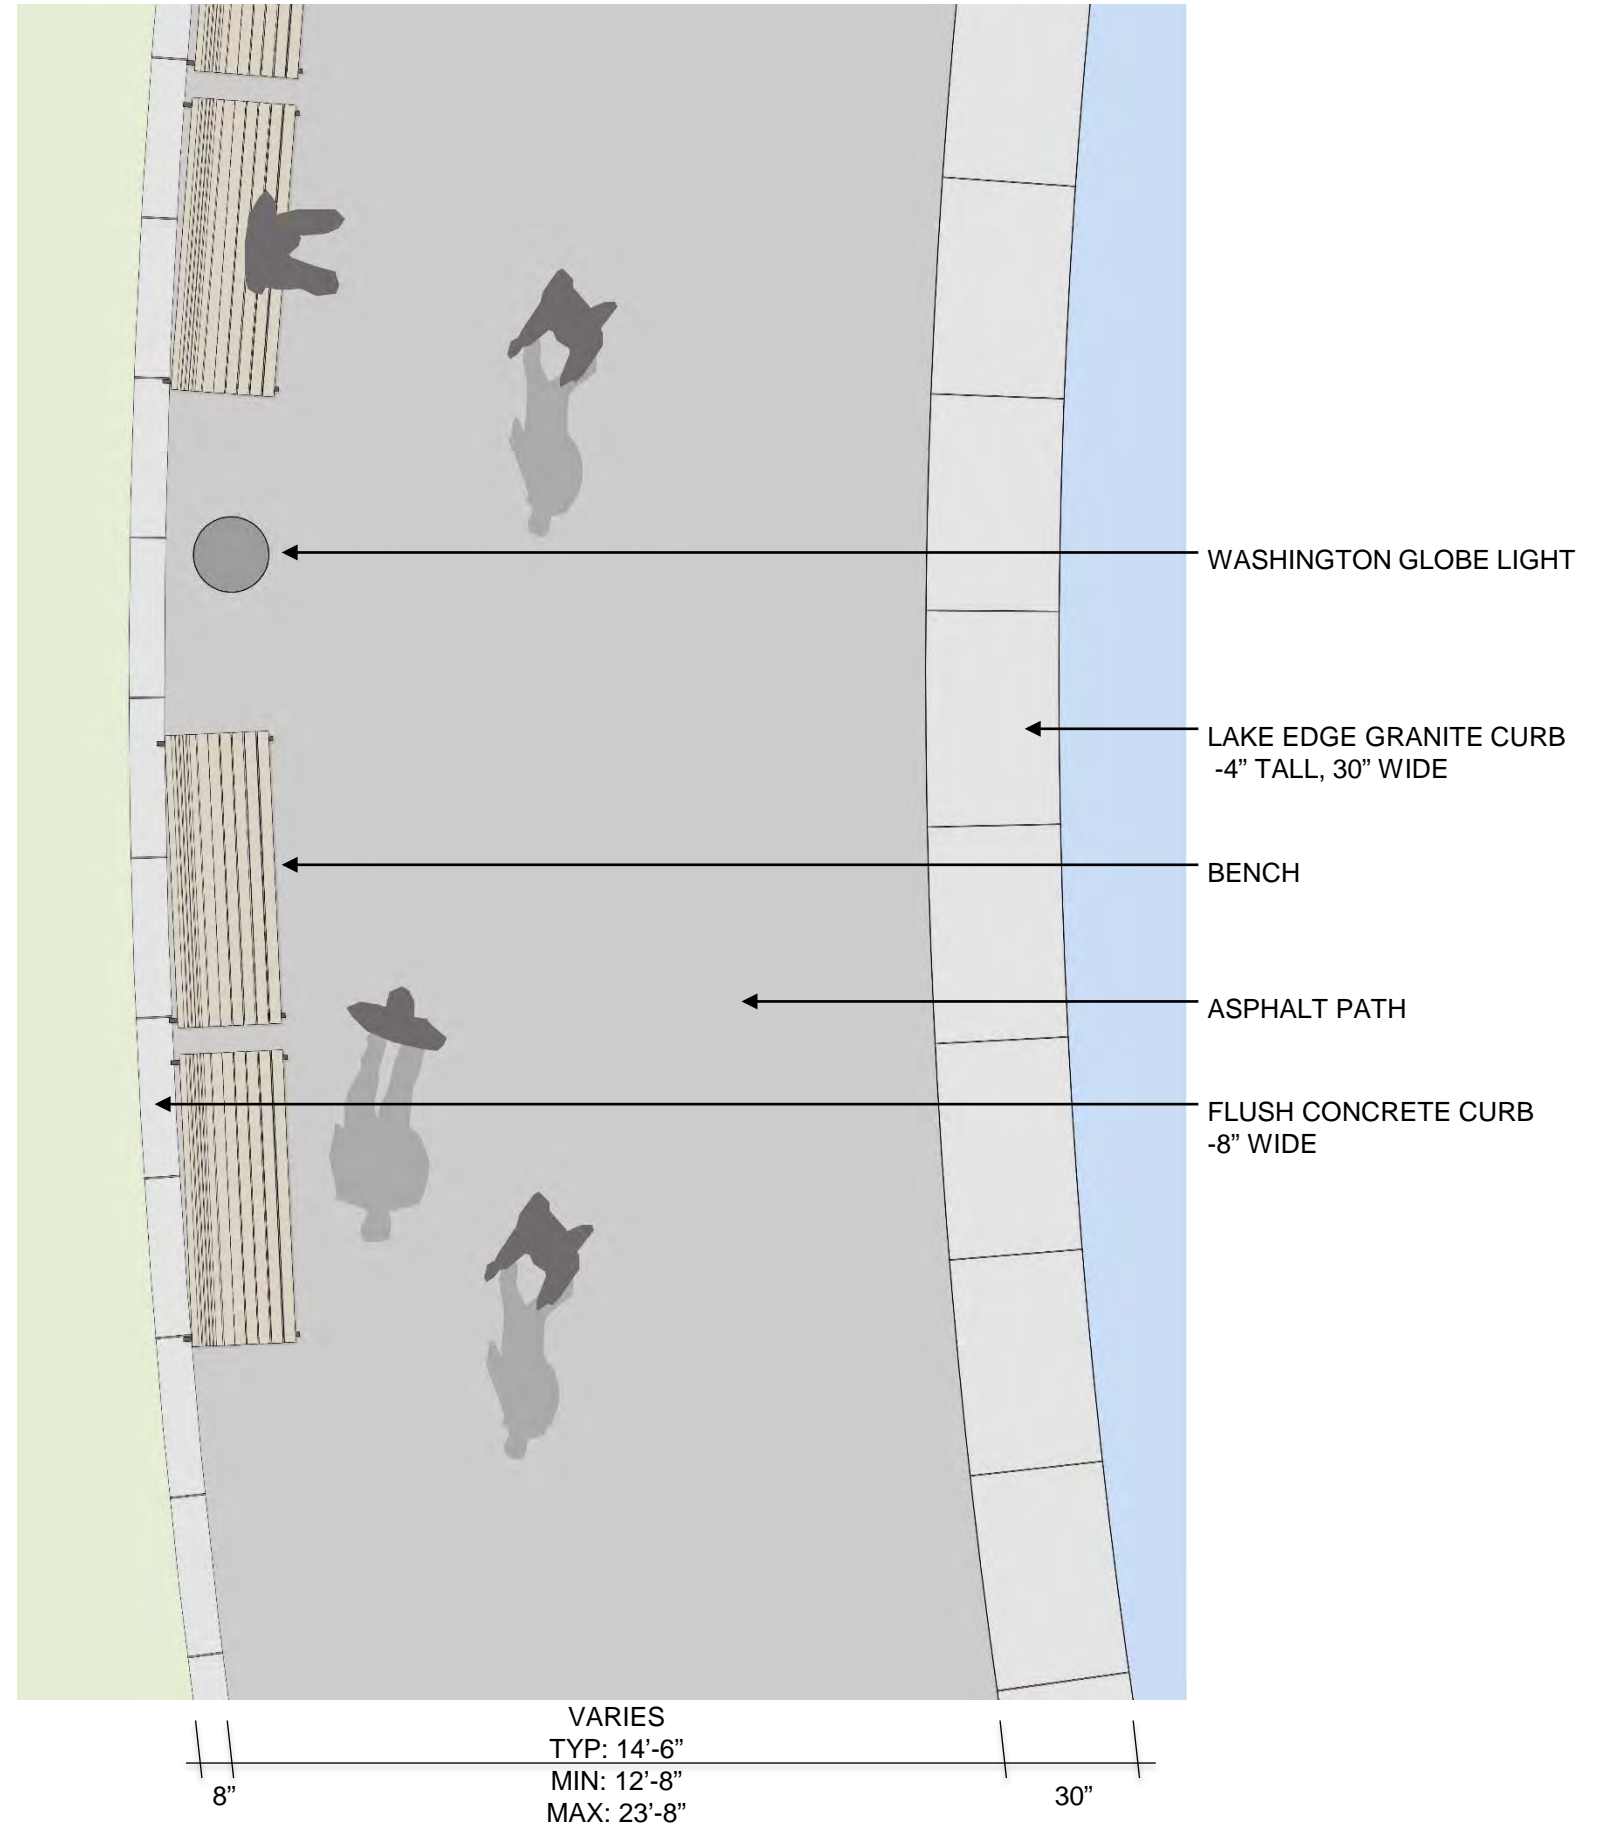

TRASH AND RECYCLING RECEPTACLES
-VICTOR STANLEY, S-35
-TO MATCH NPS STANDARD