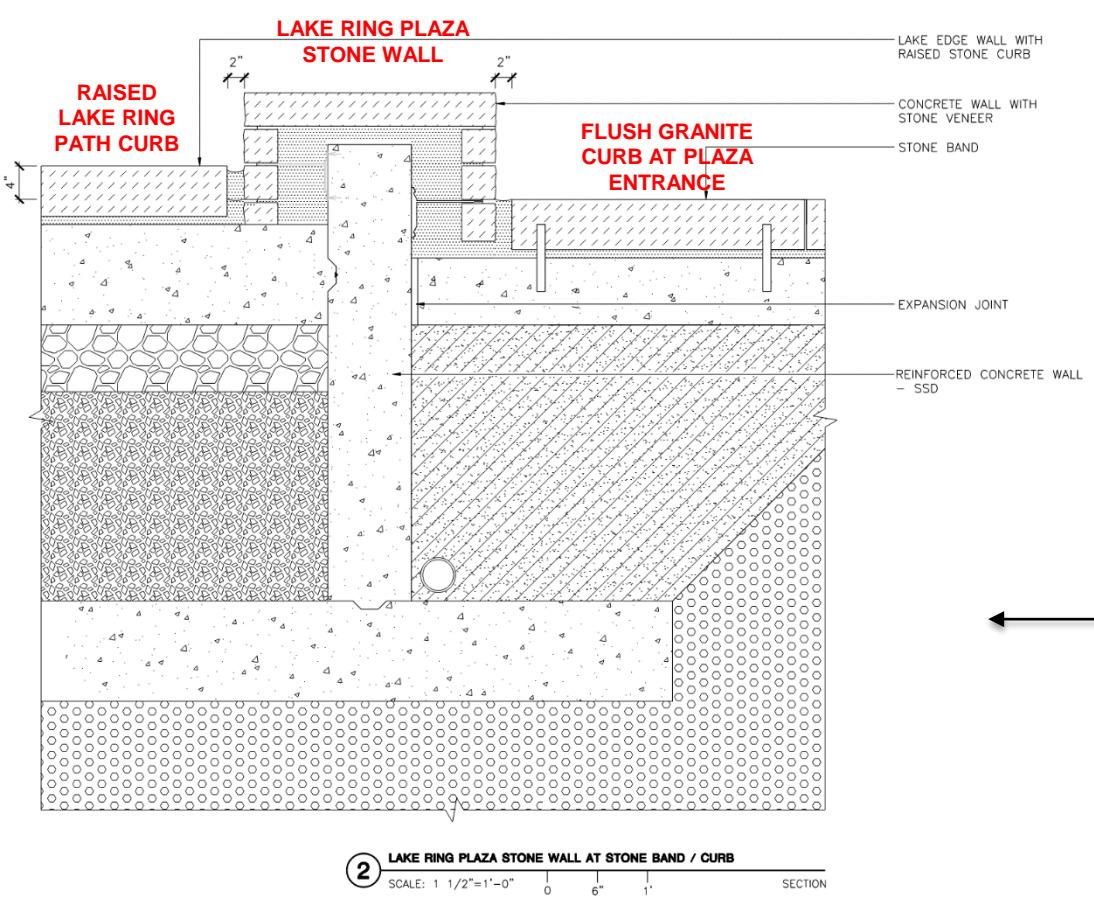

**2** SAND SET PAVING AT TREE OPENING  
SCALE: 1 1/2"=1'-0"  
0 6" 1' SECTION

**2** STONE PAVING  
SCALE: 1"=1'-0"  
0 1' 2' TYPICAL SECTION

**1** STONE PAVING  
SCALE: 1"=1'-0"  
0 1' 2' TYPICAL PLAN

NOTES:  
1. 2" MINIMUM OVERLAP BETWEEN ADJACENT STONE PAVERS