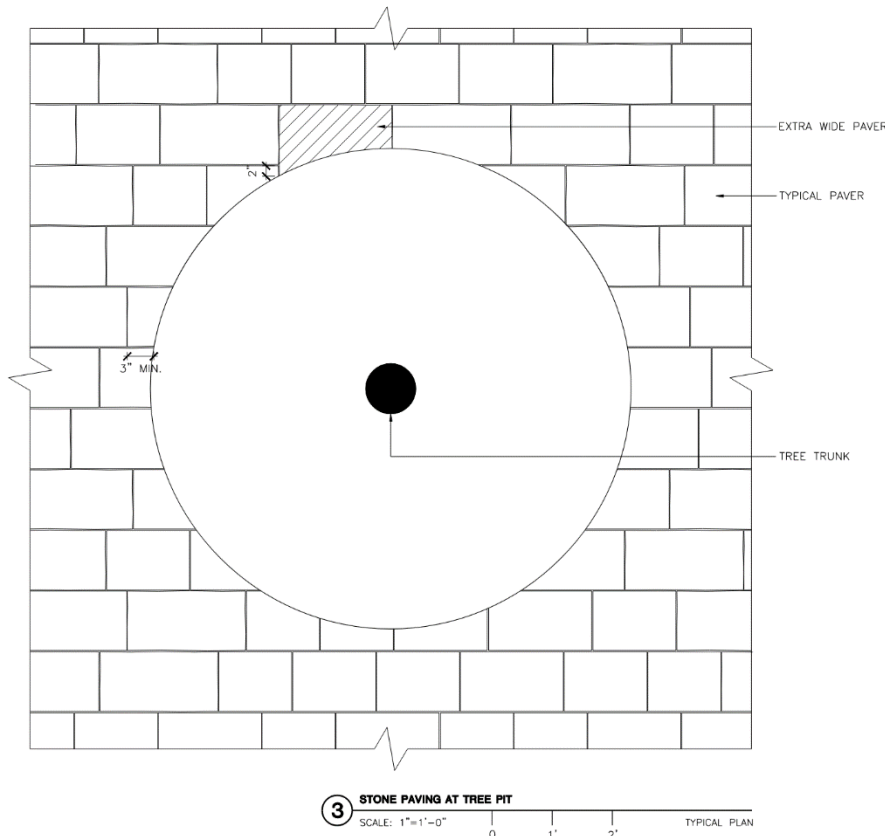

ASPHALT PAVING

LAKE PATH AND LAKE EDGE | MATERIALS RENDERING

LAKE RING PLAZA | MATERIALS AND LAYOUT

LAKE RING PLAZA | MATERIAL CONNECTION TO LOCKKEEPER HOUSE PLAZA

**3** STONE PAVING AT TREE PIT  
SCALE: 1"=1'-0"  
0 1' 2' TYPICAL PLAN