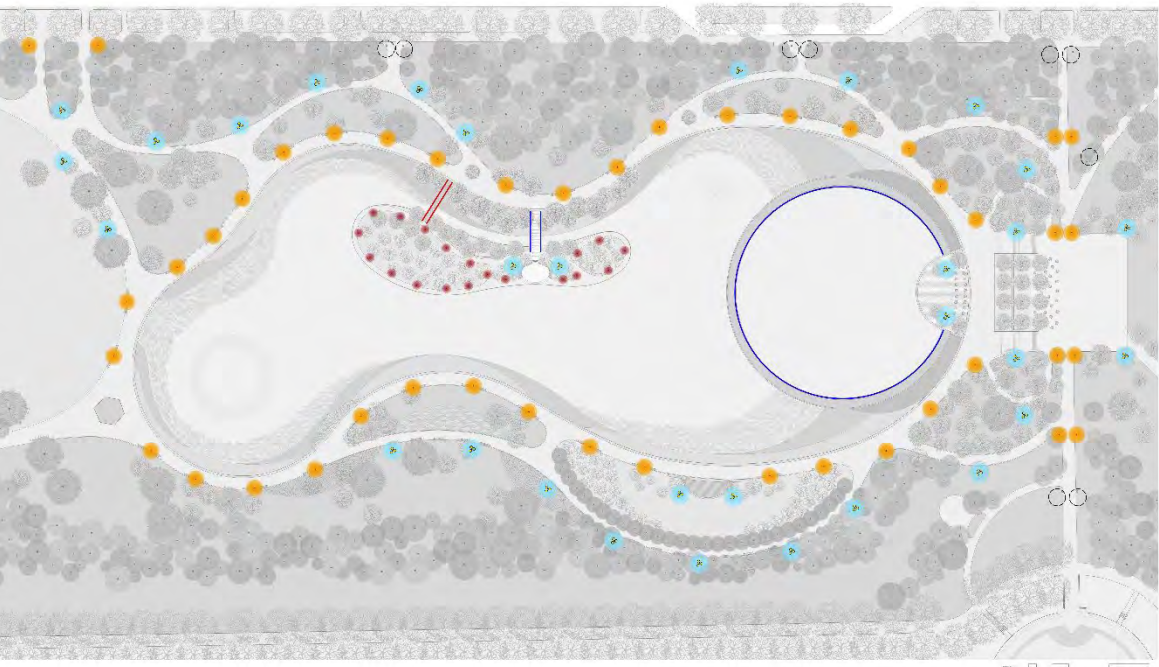

OSMUNDA REGALIS

PACKERA AUREA

PHLOX STOLONIFERA

SCUTTELLARIA INCANA

SMILACINA RACEMOSA

TRADESCANTIA VIRGINIANA

- |  |  |
|--|--|
|  ISLAND BOLLARD LIGHT |  EXISTING WASHINGTON GLOBE LIGHT POLE |
|  CURB LIGHT FIXTURE   |  WASHINGTON GLOBE LIGHT POLE          |
|  BRIDGE LIGHT FIXTURE |  DARK SKY COMPLIANT MAST LIGHT POLE   |

LIGHTING DIAGRAM

← **MAST LIGHT AT SECONDARY PATHS WITHIN THE TREES**  
- FULL CUT OFF, DARK SKY COMPLIANT FIXTURES  
- HOLDS MULTIPLE LAMPS TO REDUCE FREQUENCY OF MASTS

← **HISTORIC WASHINGTON GLOBE AT LAKE PATH**  
- WITH APPROVED PARTIAL CUT OFF AT TOP  
- HIGHLIGHTS AND MIRRORS THE LAKE'S CURVES

← MAST LIGHT AT SECONDARY PATHS

← HISTORIC WASHINGTON GLOBE AT LAKE PATH

- ISLAND BOLLARD LIGHT
- EXISTING WASHINGTON GLOBE LIGHT POLE
- CURB LIGHT FIXTURE
- WASHINGTON GLOBE LIGHT POLE
- BRIDGE LIGHT FIXTURE
- DARK SKY COMPLIANT MAST LIGHT POLE

**STRIP LIGHT – 1' LENGTH**  
**WOOD BRIDGE GUARDRAIL**

**RECESSED STEP LIGHT**  
**STONE BRIDGE AND LAKE RING PATH**

**CASTOR BOLLARD LIGHT**  
**SIGNERS ISLAND**

**SPRING CITY WASHINGTON GLOBE LIGHT**  
**LAKE PATH**