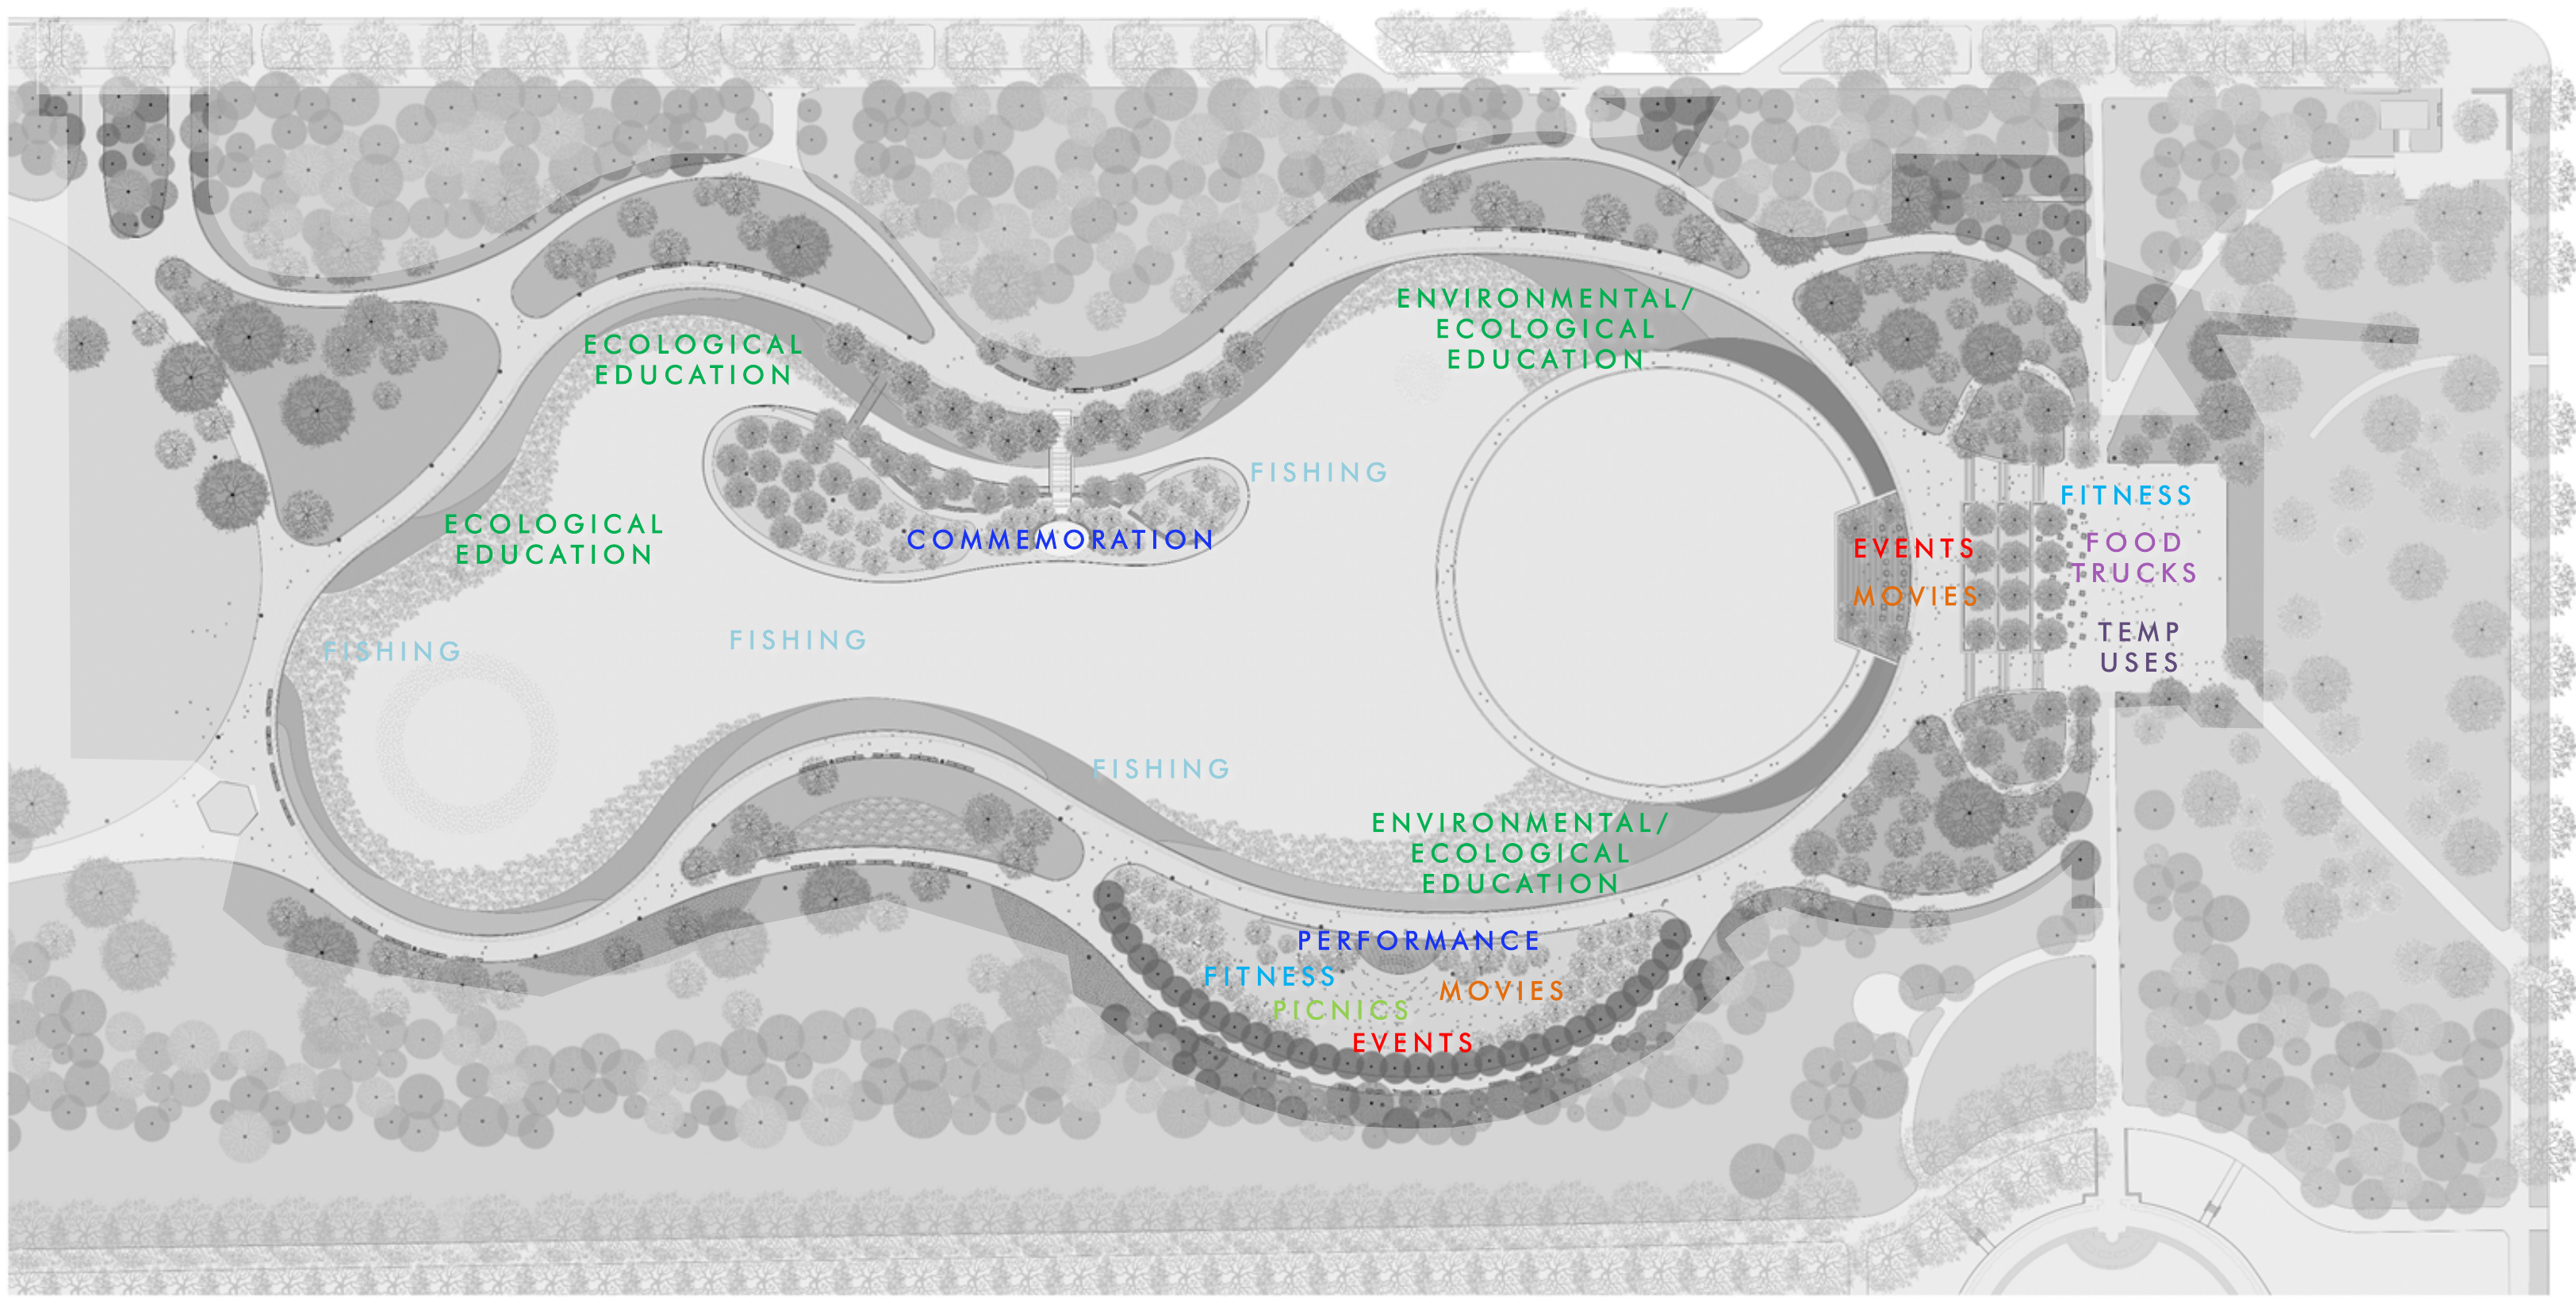

# BUILDING A HEALTHY SITE THROUGH AN INTEGRATED DESIGN - FOCUSED ON BOTH LAND AND WATER

SOILS DRAINAGE PLANTING LAKE DEPTH AERATION BIOLOGICAL AND MECHANICAL FILTRATION

BUILDING A HEALTHY ECOLOGICAL GARDEN

CONSTITUTION GARDENS LAKE PROJECT – PREVIOUS DESIGN

WASHINGTON GLOBE  
LIGHT FIXTURE

BENCHES  
-ADA COMPLIANT

RAISED STONE CURB

FLUSH CONCRETE CURB

ASPHALT PAVING

PROGRAM AND ACTIVATION ACROSS THE GARDEN

SCALE 0 10 20 30 40 50 60