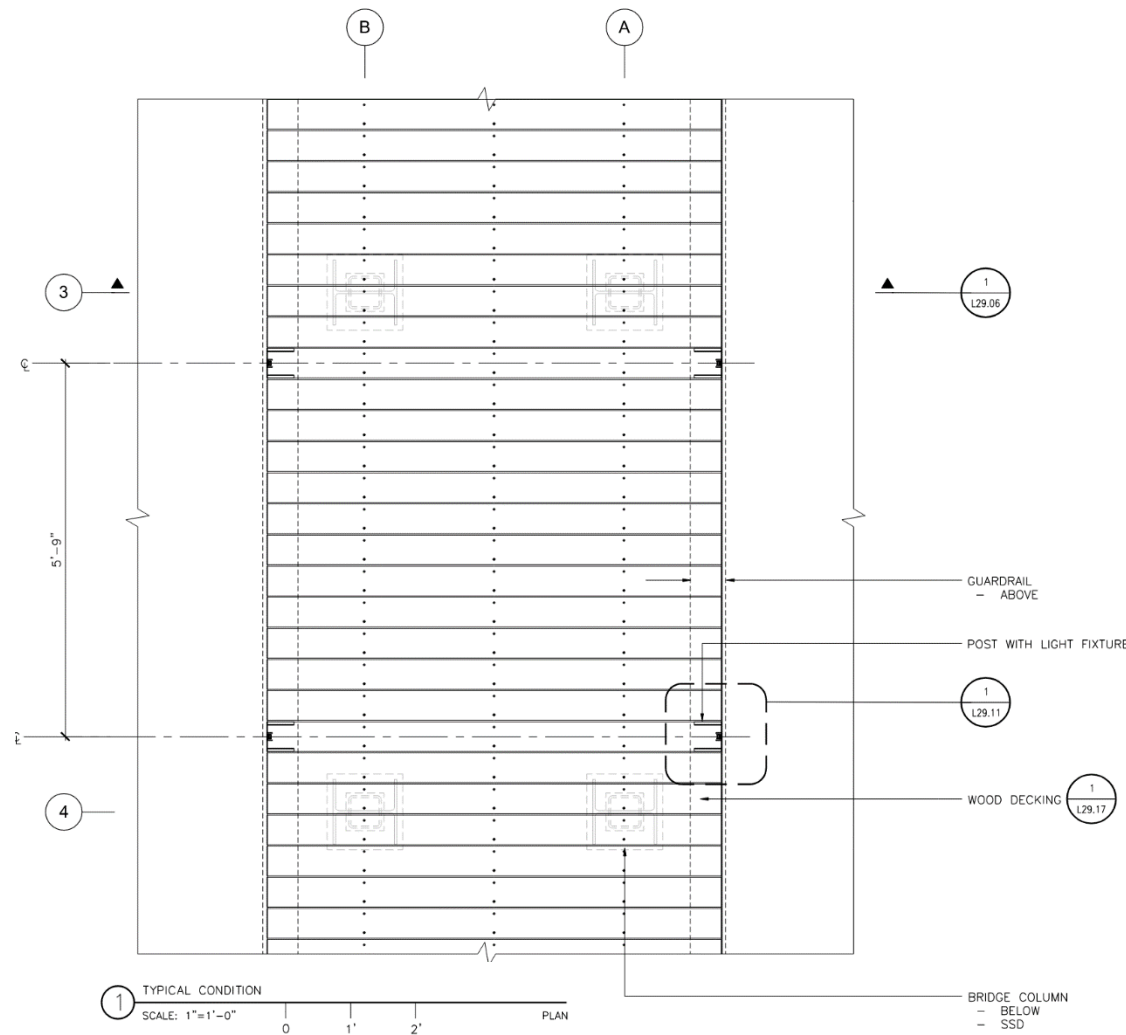

EVENT PLAZA, TERRACES, AND THE LAKE RING DECK

**1** WOOD STAGE CROSS SECTION  
SCALE: 3/4"=1'-0" 0 1' 2' TYPICAL SECTION

EVENT LAWN STAGE | MATERIALS AND LAYOUT

WOOD BRIDGE CONTEXT PLAN  
SCALE: 1/16"=1'-0"

NOTES:  
1. FOR GRID LAYOUT,  
SEE STRUCTURAL DRAWINGS.

WOOD BRIDGE  
SCALE: 1/4"=1'-0"

WOOD BRIDGE | MATERIALS AND LAYOUT