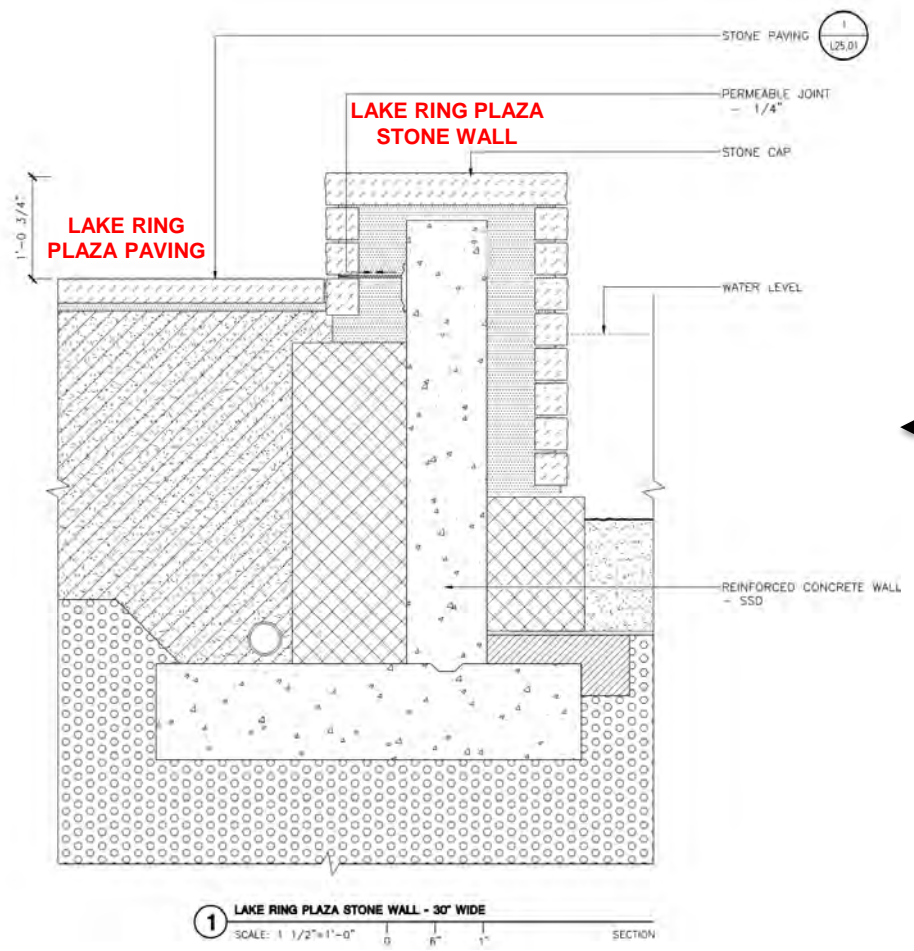

**2** SAND SET PAVING AT TREE OPENING  
SCALE: 1 1/2"=1'-0"  
0 6" 1' SECTION

**2** STONE PAVING  
SCALE: 1"=1'-0"  
0 1' 2' TYPICAL SECTION

**1** STONE PAVING  
SCALE: 1"=1'-0"  
0 1' 2' TYPICAL PLAN

NOTES:  
1. 2" MINIMUM OVERLAP BETWEEN ADJACENT STONE PAVERS