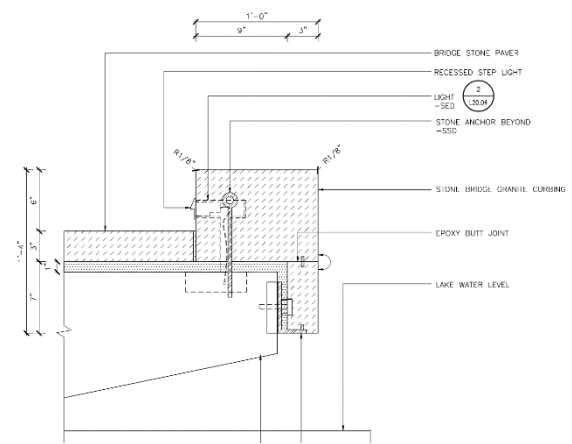

- ISLAND BOLLARD LIGHT
- EXISTING WASHINGTON GLOBE LIGHT POLE
- CURB LIGHT FIXTURE
- WASHINGTON GLOBE LIGHT POLE
- BRIDGE LIGHT FIXTURE
- DARK SKY COMPLIANT MAST LIGHT POLE