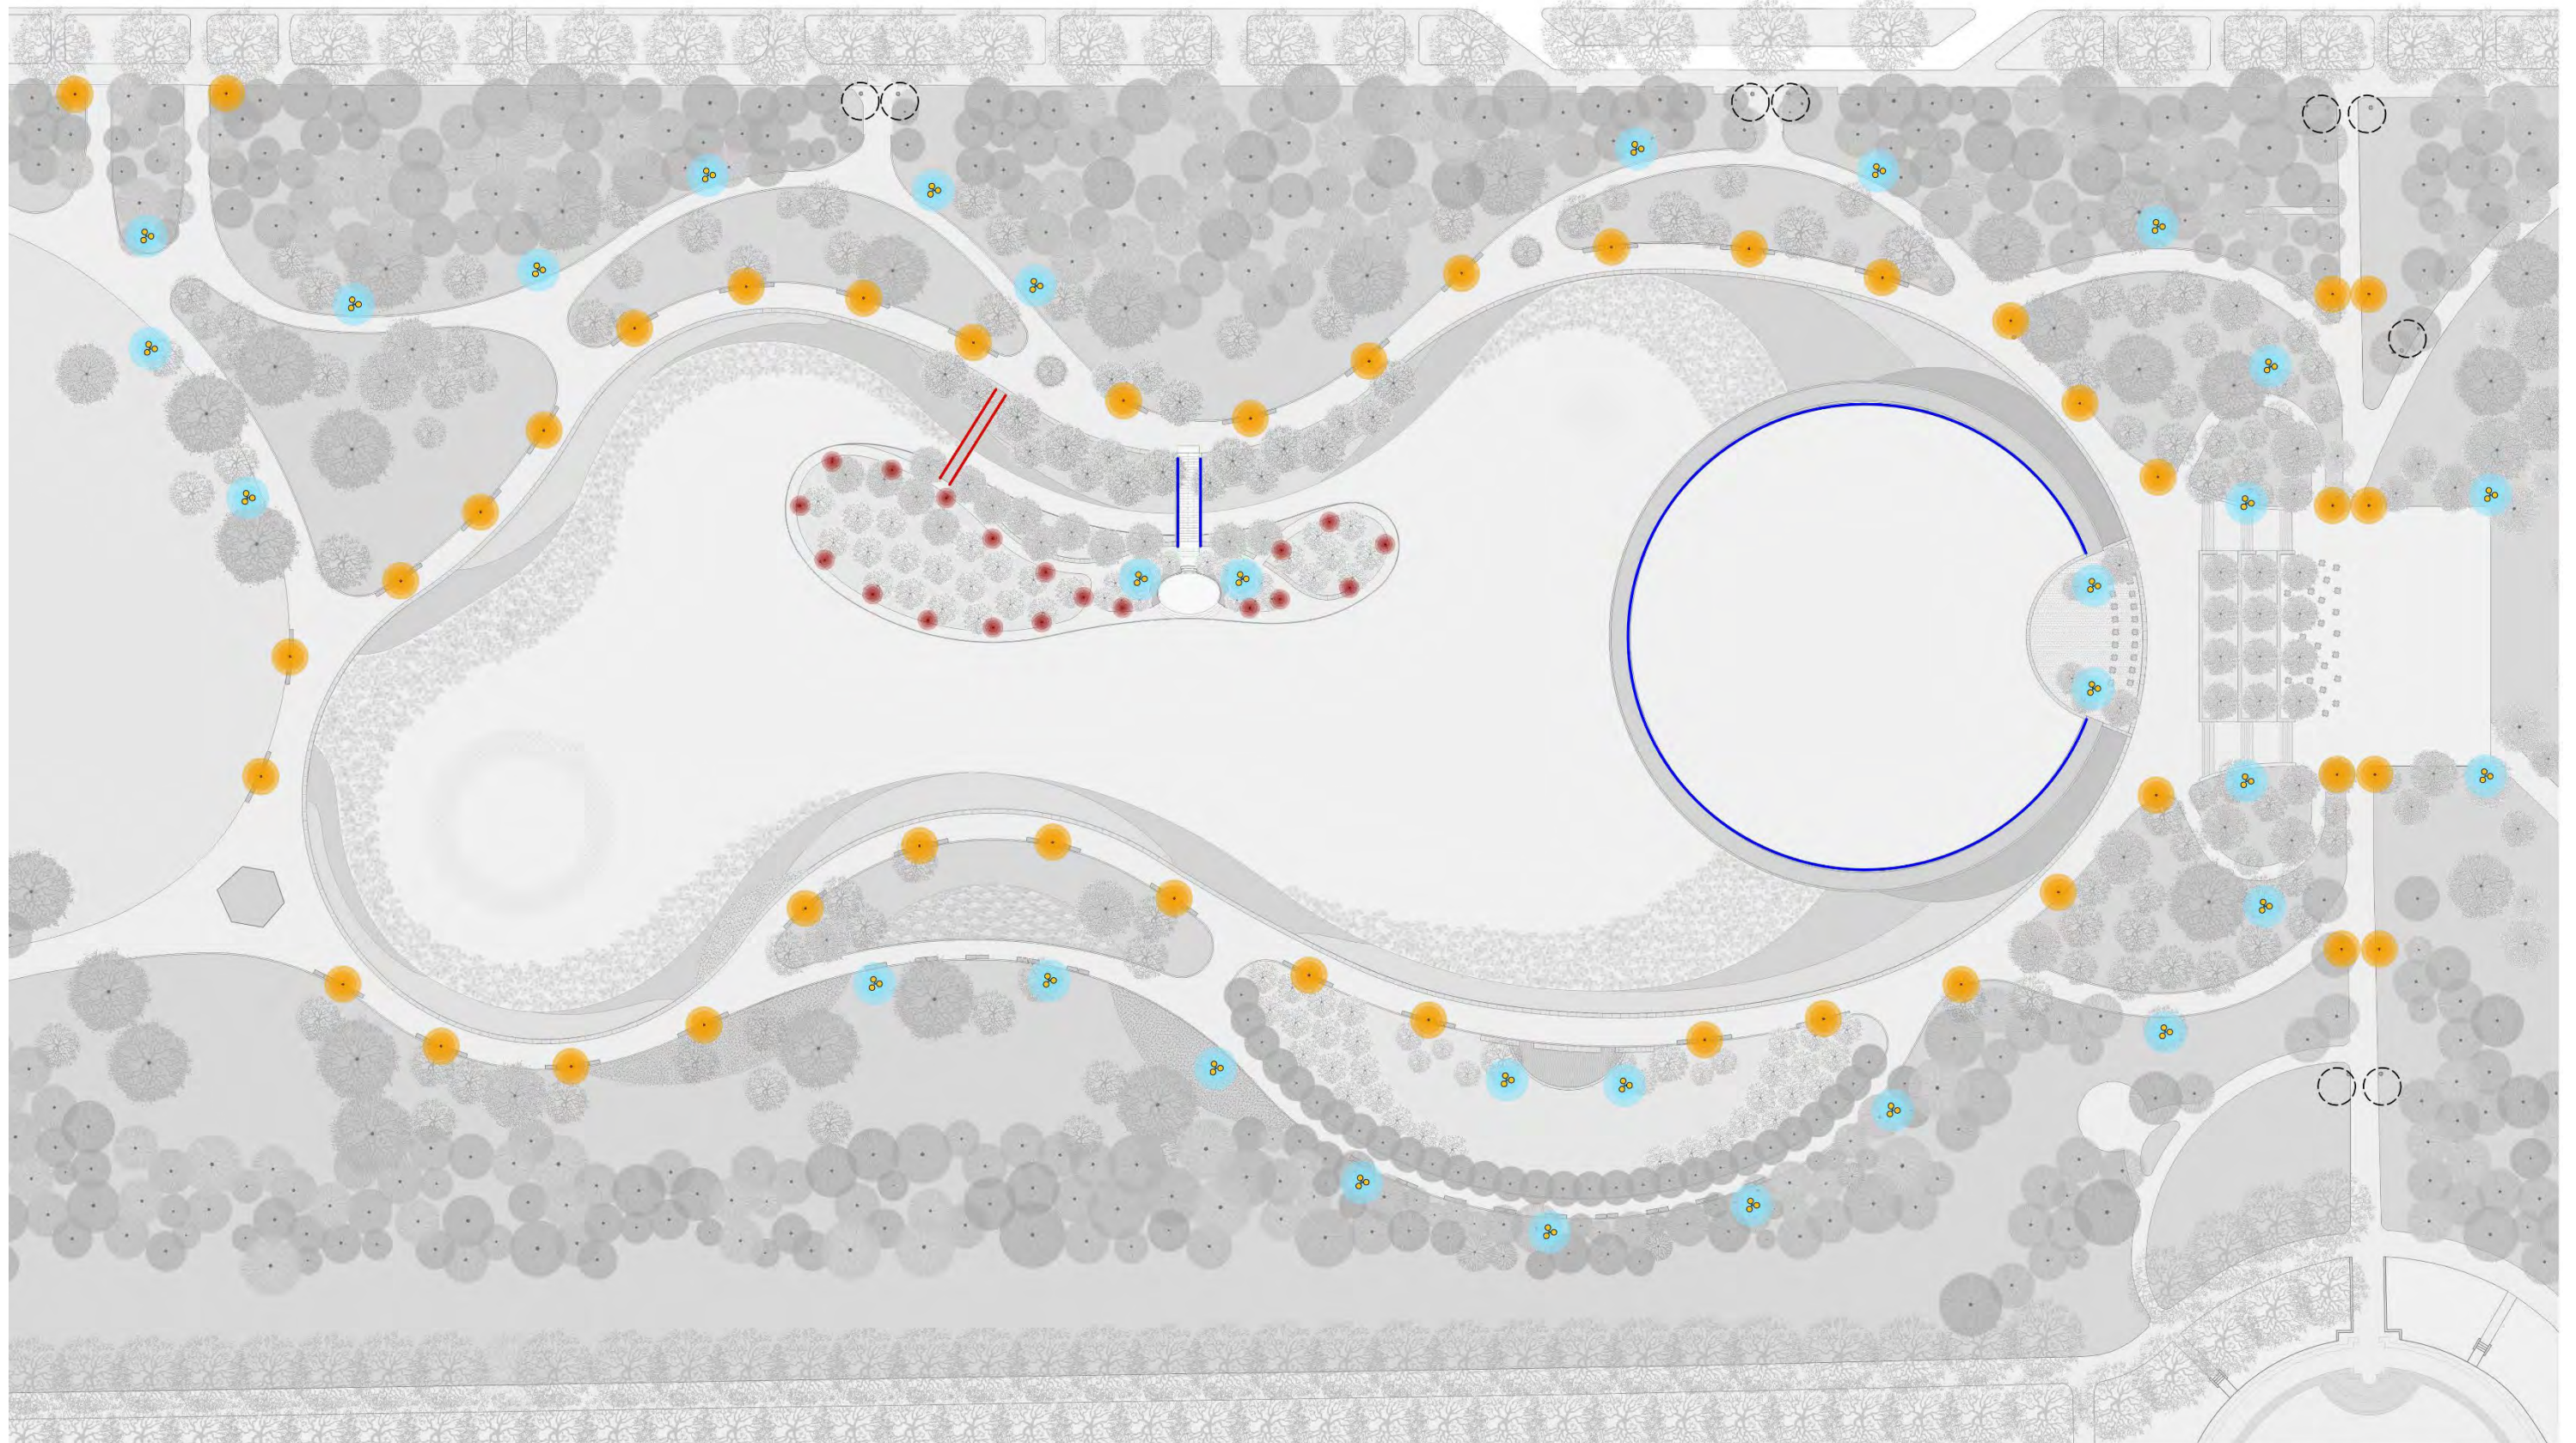

OSMUNDA REGALIS

PACKERA AUREA

PHLOX STOLONIFERA

SCUTTELLARIA INCANA

SMILACINA RACEMOSA

TRADESCANTIA VIRGINIANA

- |  |  |
|--|--|
|  ISLAND BOLLARD LIGHT |  EXISTING WASHINGTON GLOBE LIGHT POLE |
|  CURB LIGHT FIXTURE   |  WASHINGTON GLOBE LIGHT POLE          |
|  BRIDGE LIGHT FIXTURE |  DARK SKY COMPLIANT MAST LIGHT POLE   |

LIGHTING DIAGRAM

← **MAST LIGHT AT SECONDARY PATHS WITHIN THE TREES**  
- FULL CUT OFF, DARK SKY COMPLIANT FIXTURES  
- HOLDS MULTIPLE LAMPS TO REDUCE FREQUENCY OF MASTS

← **HISTORIC WASHINGTON GLOBE AT LAKE PATH**  
- WITH APPROVED PARTIAL CUT OFF AT TOP  
- HIGHLIGHTS AND MIRRORS THE LAKE'S CURVES

← MAST LIGHT AT SECONDARY PATHS

← HISTORIC WASHINGTON GLOBE AT LAKE PATH

- ISLAND BOLLARD LIGHT
- EXISTING WASHINGTON GLOBE LIGHT POLE
- CURB LIGHT FIXTURE
- WASHINGTON GLOBE LIGHT POLE
- BRIDGE LIGHT FIXTURE
- DARK SKY COMPLIANT MAST LIGHT POLE

**STRIP LIGHT – 1' LENGTH**  
**WOOD BRIDGE GUARDRAIL**

**RECESSED STEP LIGHT**  
**STONE BRIDGE AND LAKE RING PATH**

**CASTOR BOLLARD LIGHT**  
**SIGNERS ISLAND**

**SPRING CITY WASHINGTON GLOBE LIGHT**  
**LAKE PATH**