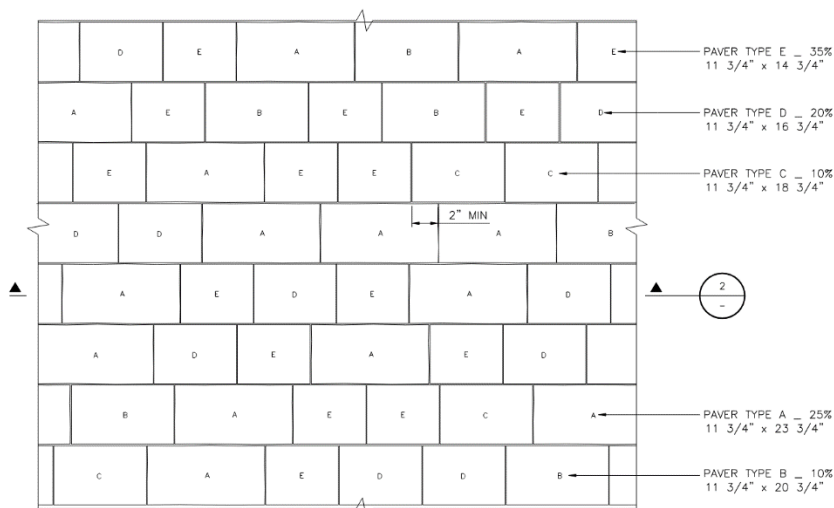

1 STONE PAVING
SCALE: 1"=1'-0"
0 1' 2' TYPICAL PLAN

NOTES:
1. 2" MINIMUM OVERLAP BETWEEN ADJACENT STONE PAVERS