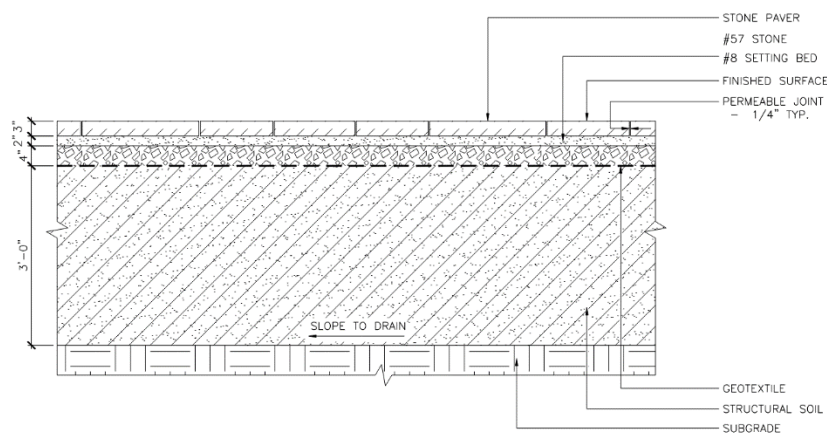

2 STONE PAVING
SCALE: 1"=1'-0"
0 1' 2' TYPICAL SECTION