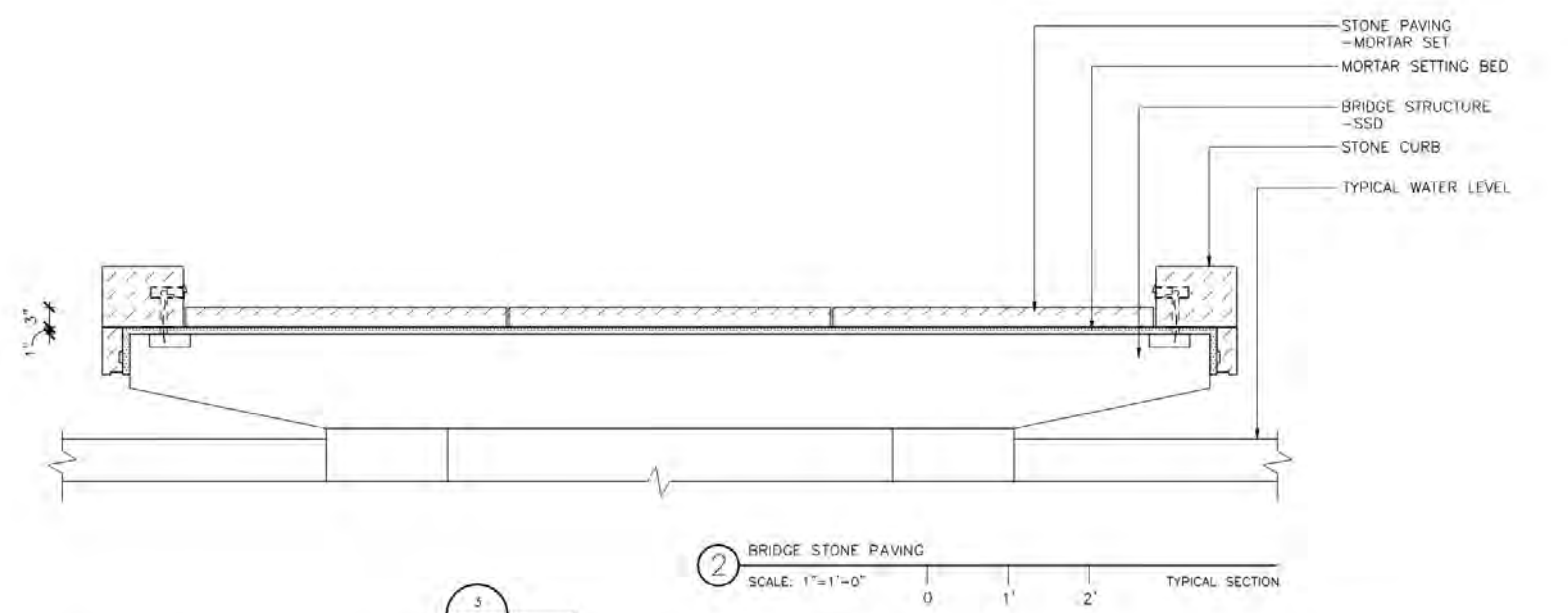

EVENT PLAZA, TERRACES, AND THE LAKE RING DECK

**1** WOOD STAGE CROSS SECTION  
SCALE: 3/4"=1'-0" 0 1' 2' TYPICAL SECTION

EVENT LAWN STAGE | MATERIALS AND LAYOUT

WOOD BRIDGE CONTEXT PLAN  
SCALE: 1/16"=1'-0"