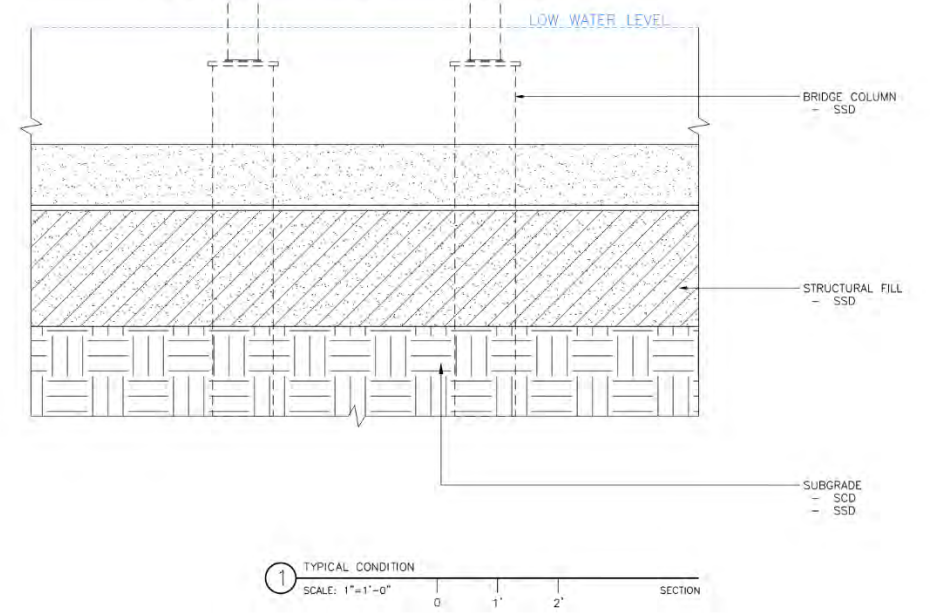

EVENT PLAZA, TERRACES, AND THE LAKE RING DECK

**1** WOOD STAGE CROSS SECTION  
SCALE: 3/4"=1'-0" 0 1' 2' TYPICAL SECTION

EVENT LAWN STAGE | MATERIALS AND LAYOUT

WOOD BRIDGE CONTEXT PLAN  
SCALE: 1/16"=1'-0"

NOTES:  
1. FOR GRID LAYOUT,  
SEE STRUCTURAL DRAWINGS.

WOOD BRIDGE  
SCALE: 1/4"=1'-0"

WOOD BRIDGE | MATERIALS AND LAYOUT