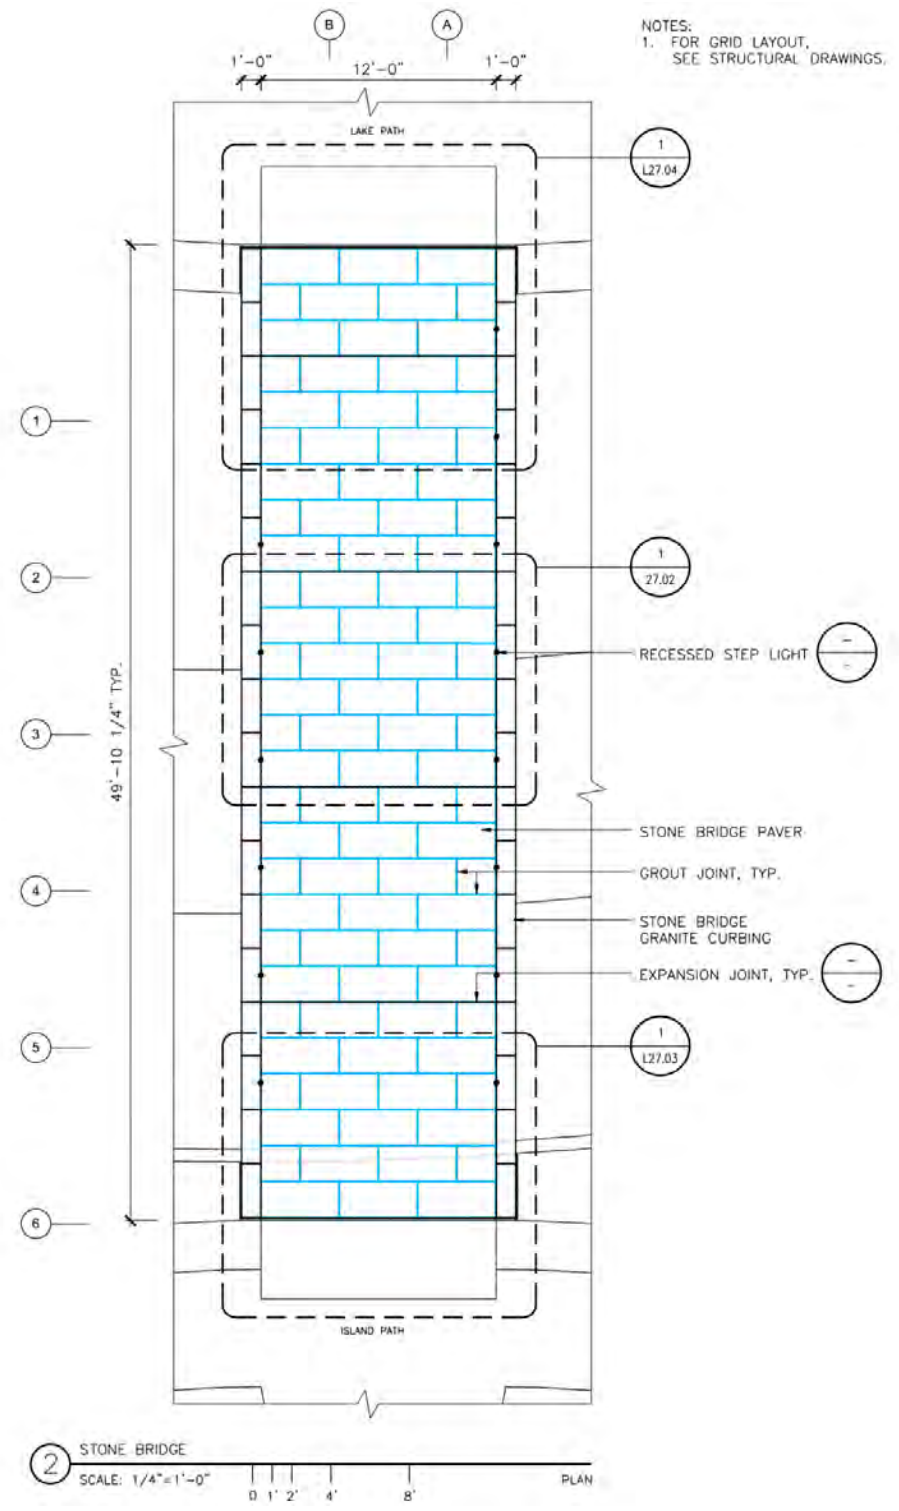

LAKE RING PLAZA | MATERIALS AND LAYOUT

PLAZA PAVING  
- GRANITE

STABILIZED  
GRAVEL

STACKED  
STONE  
WALL  
- GRANITE

WOOD CURB  
- AT LAKE  
RING PATH

WOOD DECK AT  
LAKE RING PATH

ASPHALT PAVING

FLUSH GRANITE BAND

EVENT PLAZA, TERRACES, AND THE LAKE RING DECK

**1** WOOD STAGE CROSS SECTION  
SCALE: 3/4"=1'-0" 0 1' 2' TYPICAL SECTION

EVENT LAWN STAGE | MATERIALS AND LAYOUT

WOOD BRIDGE CONTEXT PLAN  
SCALE: 1/16"=1'-0"