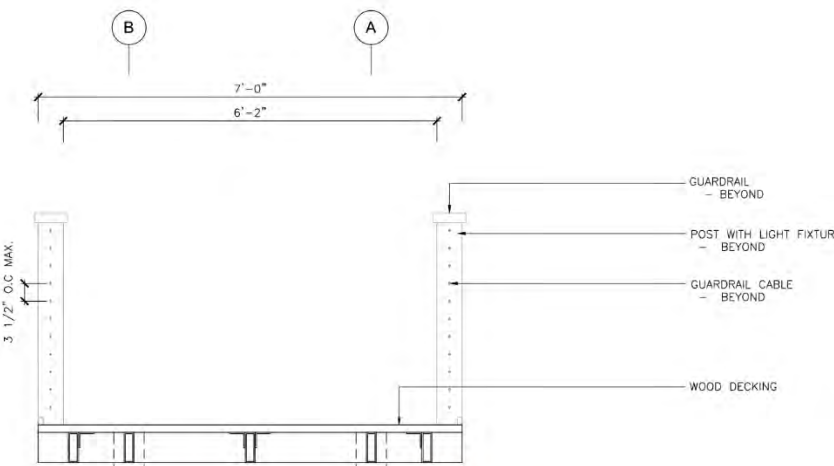

EVENT PLAZA, TERRACES, AND THE LAKE RING DECK

**1** WOOD STAGE CROSS SECTION  
SCALE: 3/4"=1'-0" 0 1' 2' TYPICAL SECTION

EVENT LAWN STAGE | MATERIALS AND LAYOUT

WOOD BRIDGE CONTEXT PLAN  
SCALE: 1/16"=1'-0"

NOTES:  
1. FOR GRID LAYOUT,  
SEE STRUCTURAL DRAWINGS.

WOOD BRIDGE  
SCALE: 1/4"=1'-0"

WOOD BRIDGE | MATERIALS AND LAYOUT