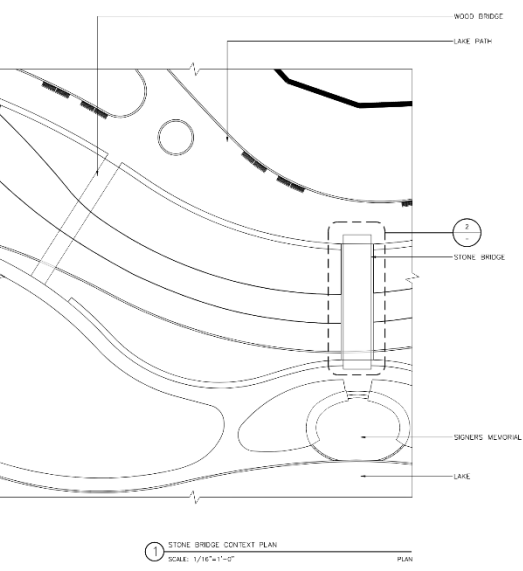

**2** SAND SET PAVING AT TREE OPENING  
SCALE: 1 1/2"=1'-0"  
0 6" 1' SECTION

**2** STONE PAVING  
SCALE: 1"=1'-0"  
0 1' 2' TYPICAL SECTION

**1** STONE PAVING  
SCALE: 1"=1'-0"  
0 1' 2' TYPICAL PLAN

NOTES:  
1. 2" MINIMUM OVERLAP BETWEEN ADJACENT STONE PAVERS

LAKE RING PLAZA | MATERIALS AND LAYOUT

PLAZA PAVING  
- GRANITE

STABILIZED  
GRAVEL

STACKED  
STONE  
WALL  
- GRANITE

WOOD CURB  
- AT LAKE  
RING PATH

WOOD DECK AT  
LAKE RING PATH

ASPHALT PAVING

FLUSH GRANITE BAND

EVENT PLAZA, TERRACES, AND THE LAKE RING DECK

**1** WOOD STAGE CROSS SECTION  
SCALE: 3/4"=1'-0" 0 1' 2' TYPICAL SECTION

EVENT LAWN STAGE | MATERIALS AND LAYOUT

WOOD BRIDGE CONTEXT PLAN  
SCALE: 1/16"=1'-0"

NOTES:  
1. FOR GRID LAYOUT,  
SEE STRUCTURAL DRAWINGS.

WOOD BRIDGE  
SCALE: 1/4"=1'-0"

WOOD BRIDGE | MATERIALS AND LAYOUT