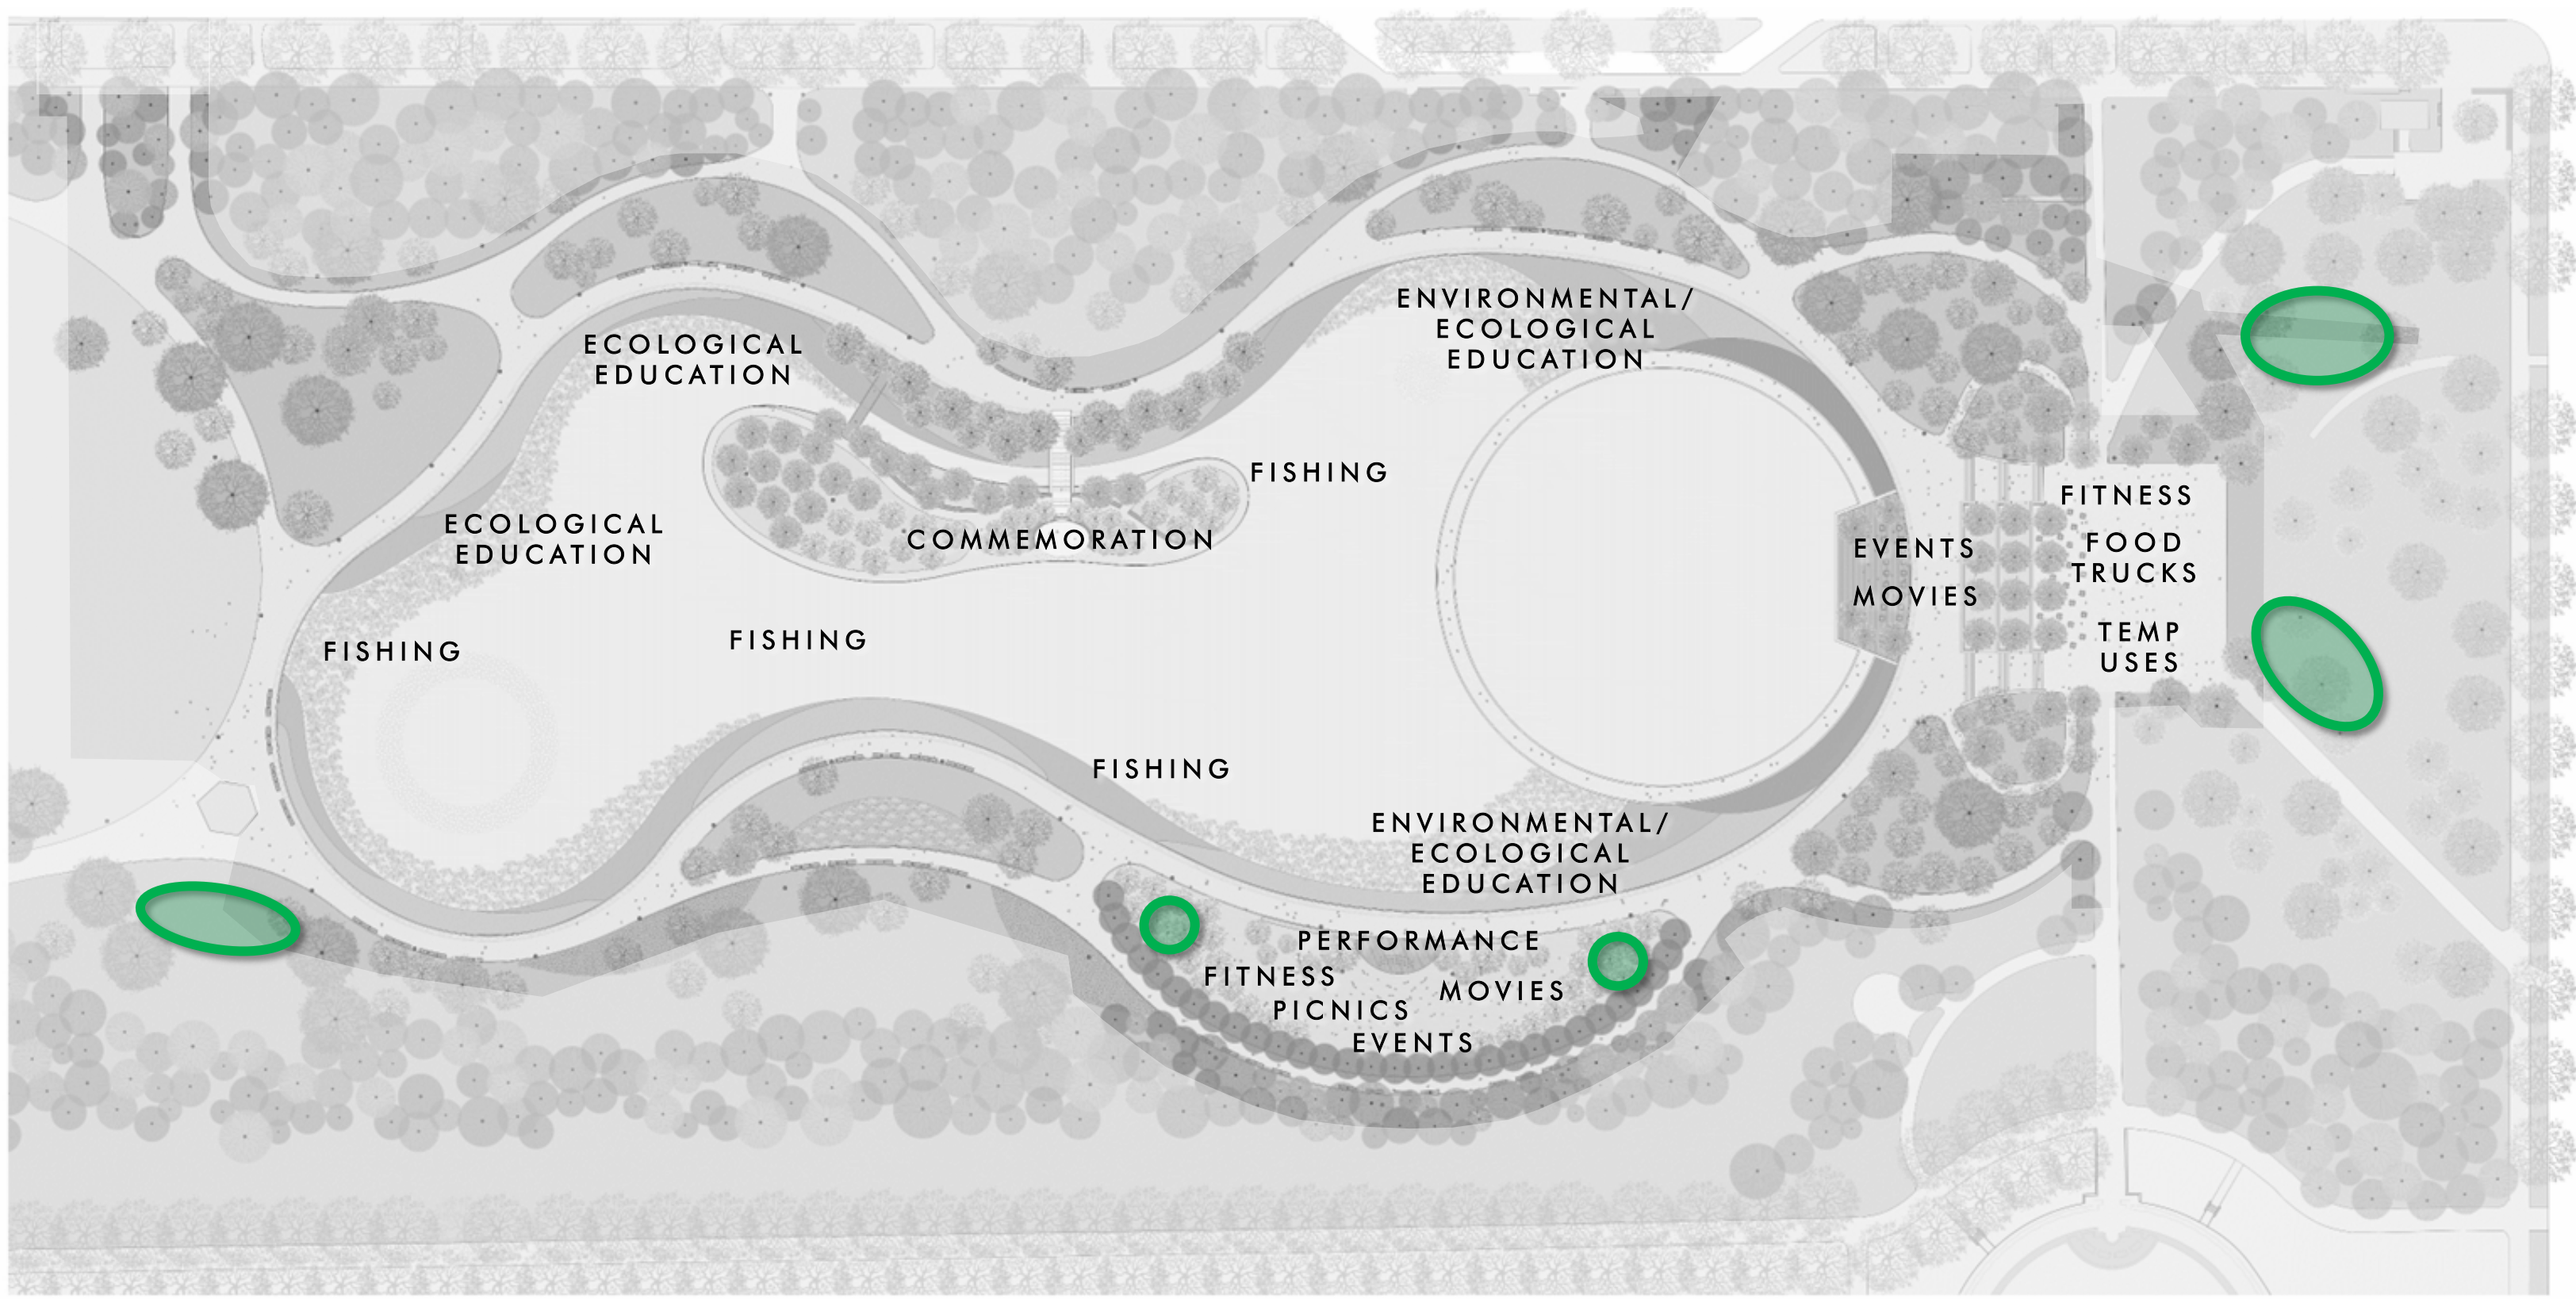

# BUILDING A HEALTHY SITE THROUGH AN INTEGRATED DESIGN - FOCUSED ON BOTH LAND AND WATER

SOILS DRAINAGE PLANTING LAKE DEPTH AERATION BIOLOGICAL AND MECHANICAL FILTRATION

BUILDING A HEALTHY ECOLOGICAL GARDEN

CONSTITUTION GARDENS LAKE PROJECT – PREVIOUS DESIGN

WASHINGTON GLOBE  
LIGHT FIXTURE

BENCHES  
-ADA COMPLIANT

RAISED STONE CURB

FLUSH CONCRETE CURB

ASPHALT PAVING

PROGRAM AND ACTIVATION ACROSS THE GARDEN

SCALE 0 10 20 30 40 50 60