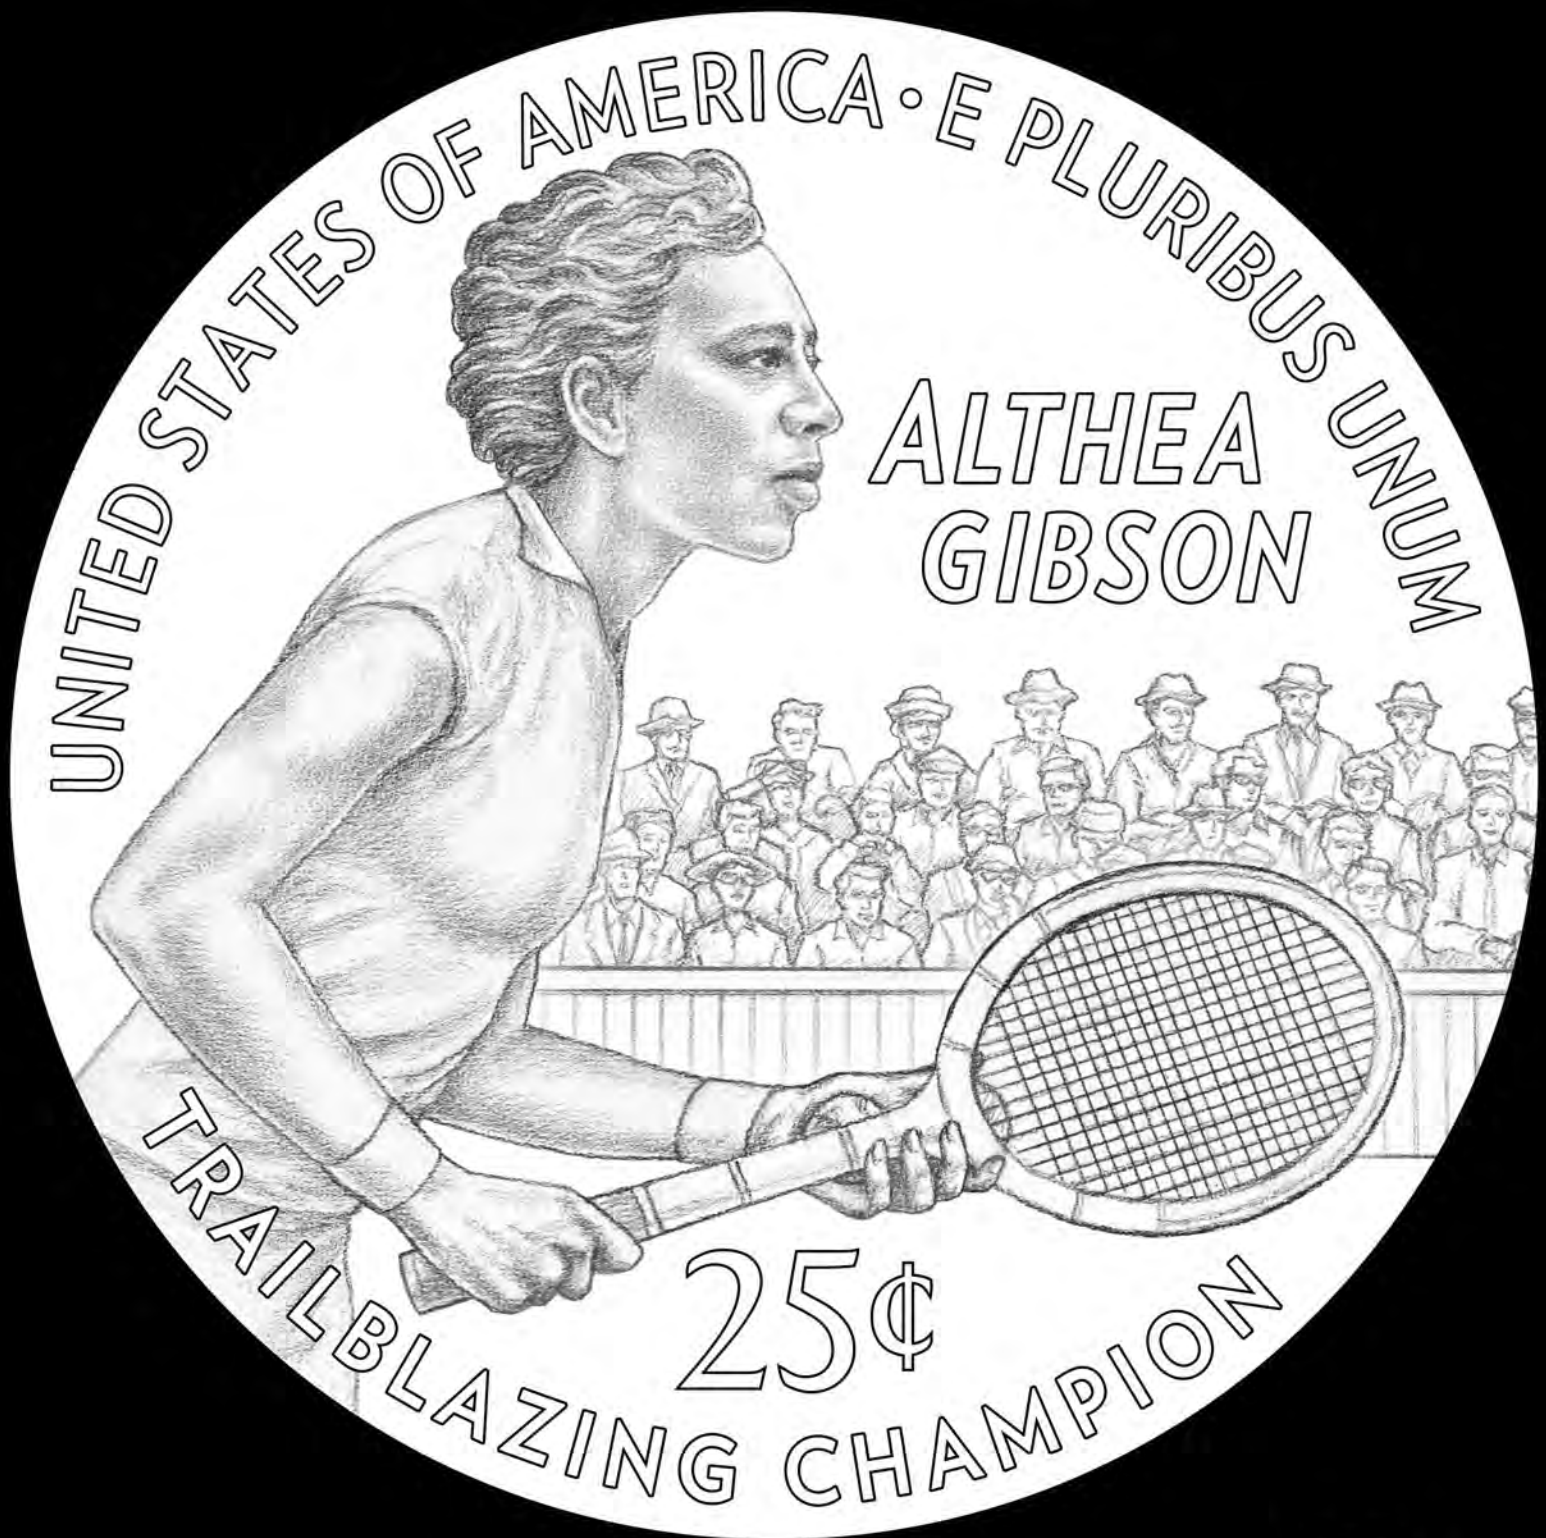

2025 American Women Quarters  
Reverse Candidate Designs –  
Ida B. Wells

IBW-01

IBW-02

**IBW-02B**

**IBW-03**

**IBW-04**

IBW-05

**IBW-06**

SPM-06B

2025 American Women Quarters  
Reverse Candidate Designs –  
Althea Gibson

**AG-01**

**AG-02**

AG-02A

**AG-03A**

AG-03B

ALTHEA  
GIBSON