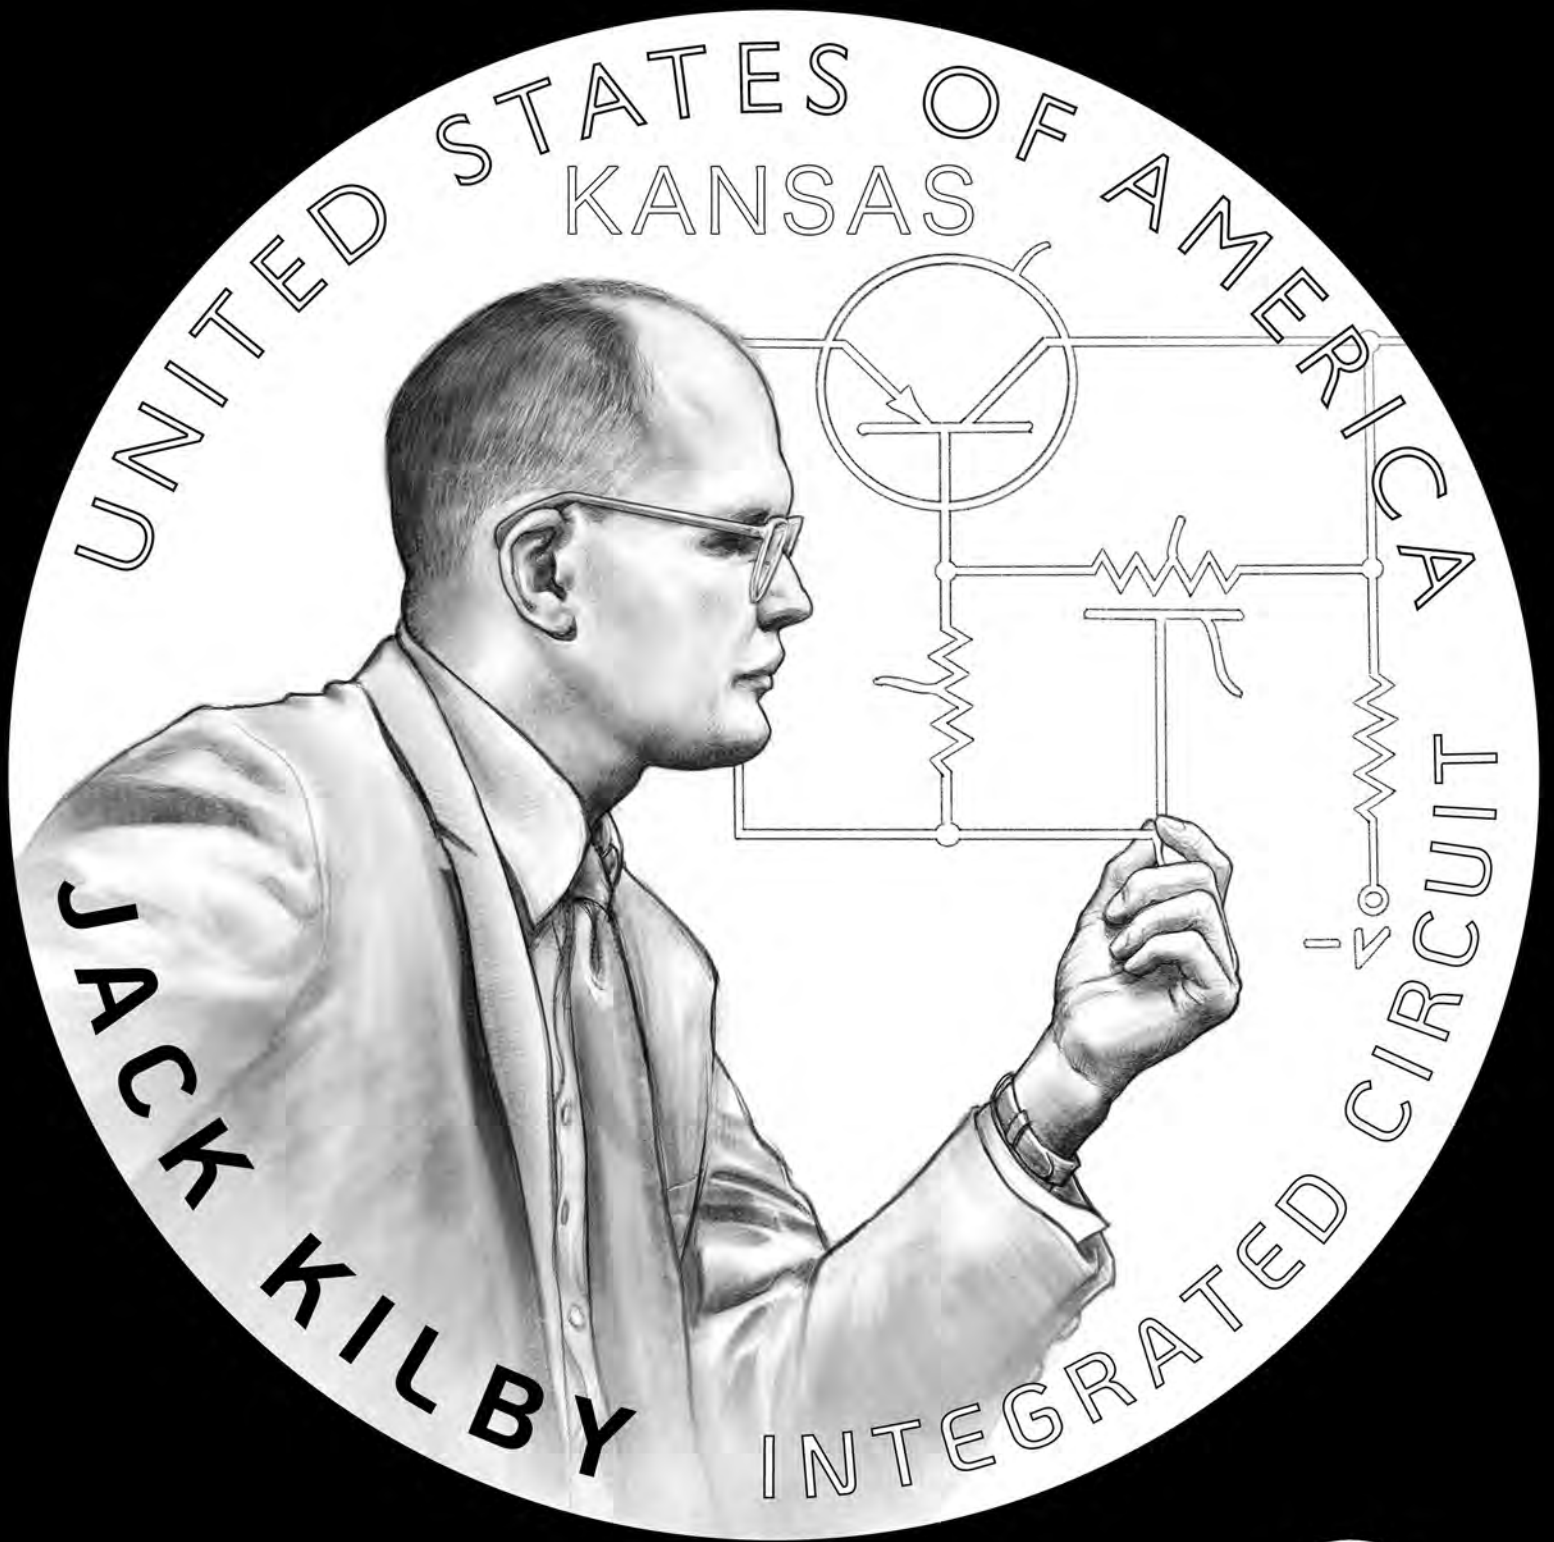

2027 American Innovation
\$1 Coin Program

Kansas
Reverse Candidate Designs

Common Obverse
(Heads Side)

IN GOD
WE TRUST

\$1

PH

JK

Candidate Reverse Designs (Tails Side)

KS-01

KS-02

KS-03

UNITED STATES OF AMERICA

Jack Kilby

INTEGRATED
CIRCUIT

KANSAS

KS-04

KANSAS

KS-05

Integrated Circuit

KS-06

KANSAS

KS-07

KS-08

KS-09