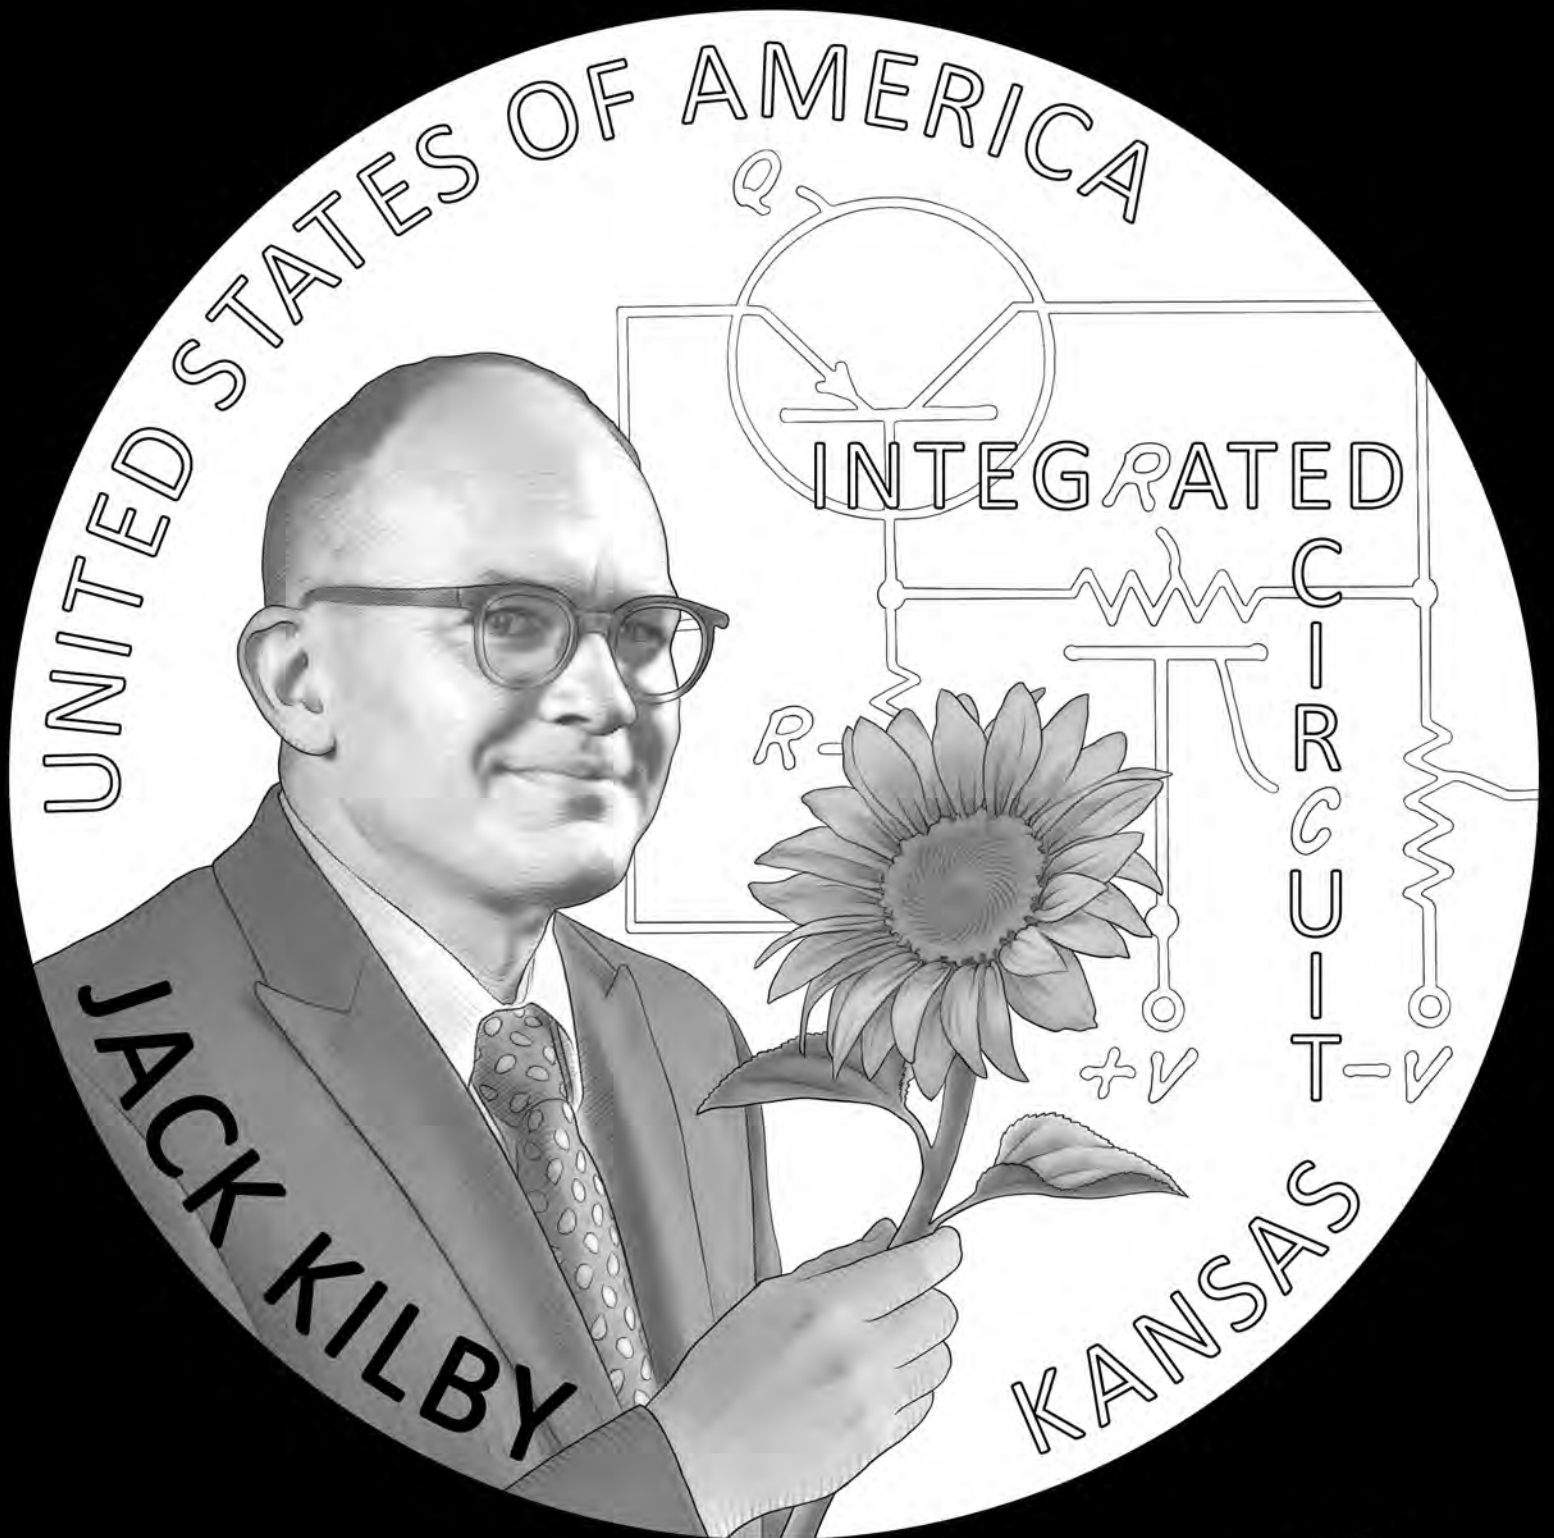

2027 American Innovation
\$1 Coin Program

Kansas
Reverse Candidate Designs

Common Obverse
(Heads Side)

IN GOD
WE TRUST

\$1

PH

JK

Candidate Reverse Designs (Tails Side)

KS-01

KS-02

KS-03

UNITED STATES OF AMERICA

Jack Kilby

INTEGRATED
CIRCUIT

KANSAS

KS-04